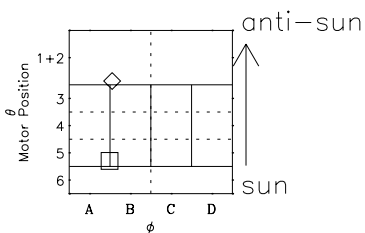

Galileo EPD Real-Time Omni 00054

Software Version: RTLINE_OMNI V 1.20
Data Production: 18-05-01
Plot Production: Mon Sep 17 09:08:16 2001

- ◇ = Jupiter look direction
- = Corotation look direction