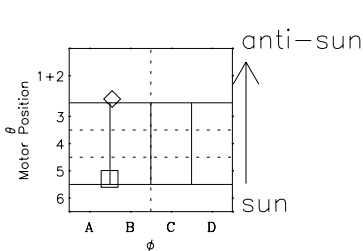

Galileo EPD Real-Time Six-Sector 00054

Software Version: RTLINE_R6 V 1.20
Data Production: 18-05-01
Plot Production: Mon Sep 17 09:08:20 2001

- ◇ = Jupiter look direction
- = Corotation look direction