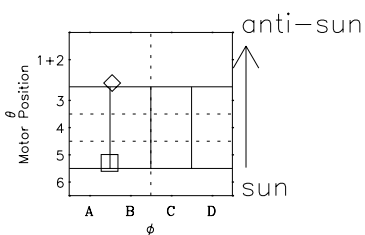

# Galileo EPD Real-Time Six-Sector 00054

Software Version: RTLINE\_R6 V 1.20  
Data Production: 18-05-01  
Plot Production: Mon Sep 17 09:08:19 2001

- ◇ = Jupiter look direction
- = Corotation look direction