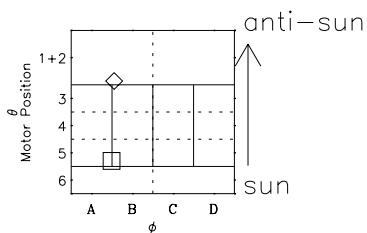

# Galileo EPD Real-Time Six-Sector 00054

Software Version: RTLINE\_R6 V 1.20  
Data Production: 18-05-01  
Plot Production: Mon Sep 17 09:08:19 2001

◇ = Jupiter look direction  
□ = Corotation look direction