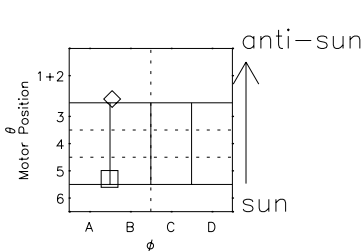

# Galileo EPD Real Elevation Anisotropies 00054

Software Version: RTELEV\_MEAN V 1.20  
Data Production: 18-05-01  
Plot Production: Mon Sep 17 09:07:58 2001  
Color File: wondr3  
Geofactor File: 1.1

- ◇ = Jupiter look direction
- = Corotation look direction