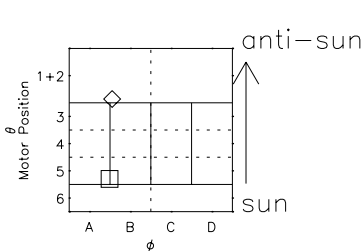

# Galileo EPD Real Elevation Anisotropies 00054

Software Version: RTELEV\_FLUX V 1.20  
Data Production: 18-05-01  
Plot Production: Mon Sep 17 09:08:01 2001  
Color File: wondr3  
Geofactor File: 1.1

- ◇ = Jupiter look direction
- = Corotation look direction