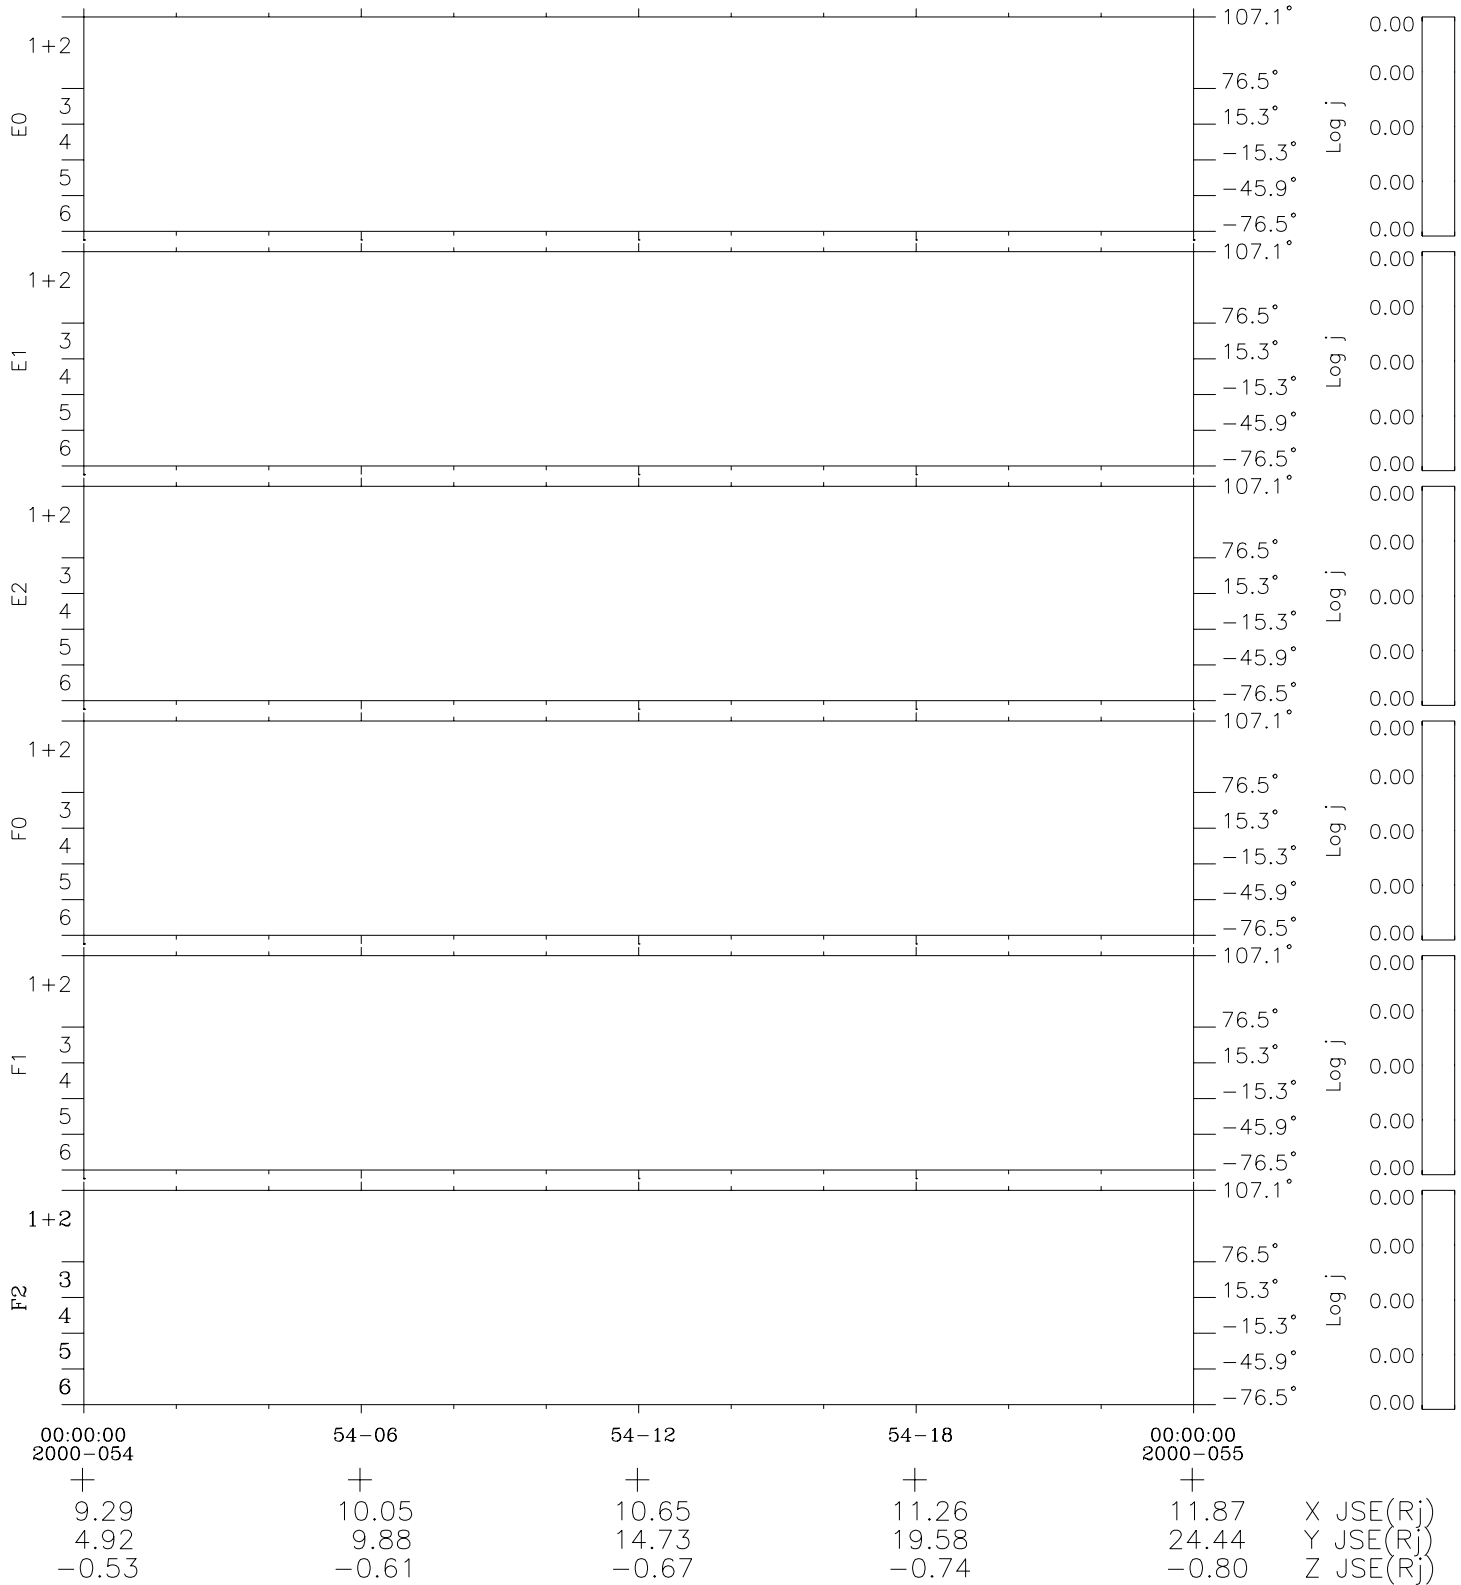

# Galileo EPD Real Elevation Anisotropies 00054

Software Version: RTELEV\_FLUX V 1.20  
Data Production: 18-05-01  
Plot Production: Mon Sep 17 09:08:01 2001  
Color File: wondr3  
Geofactor File: 1.1

- ◇ = Jupiter look direction
- = Corotation look direction