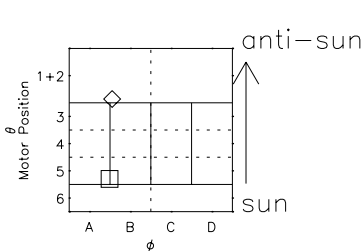

Galileo EPD Real Elevation Anisotropies 00054

Software Version: RTELEV_MEAN V 1.20
 Data Production: 18-05-01
 Plot Production: Mon Sep 17 09:07:56 2001
 Color File: wondr3
 Geofactor File: 1.1

- ◇ = Jupiter look direction
- = Corotation look direction