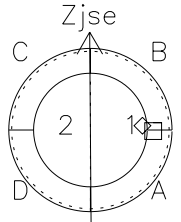

Galileo EPD Real Time Azimuth Anisotropies 00054

Software Version: RTAZIM_NORM V 1.20
 Data Production: 18-05-01
 Plot Production: Mon Sep 17 09:08:14 2001
 Color File: wondr3
 Geofactor File: 1.1

00:00:00 2000-054	54-06	54-12	54-18	00:00:00 2000-055	
+	+	+	+	+	
9.29	10.05	10.65	11.26	11.87	X JSE(R _j)
4.92	9.88	14.73	19.58	24.44	Y JSE(R _j)
-0.53	-0.61	-0.67	-0.74	-0.80	Z JSE(R _j)

◇ = Jupiter look direction
 □ = Corotation look direction