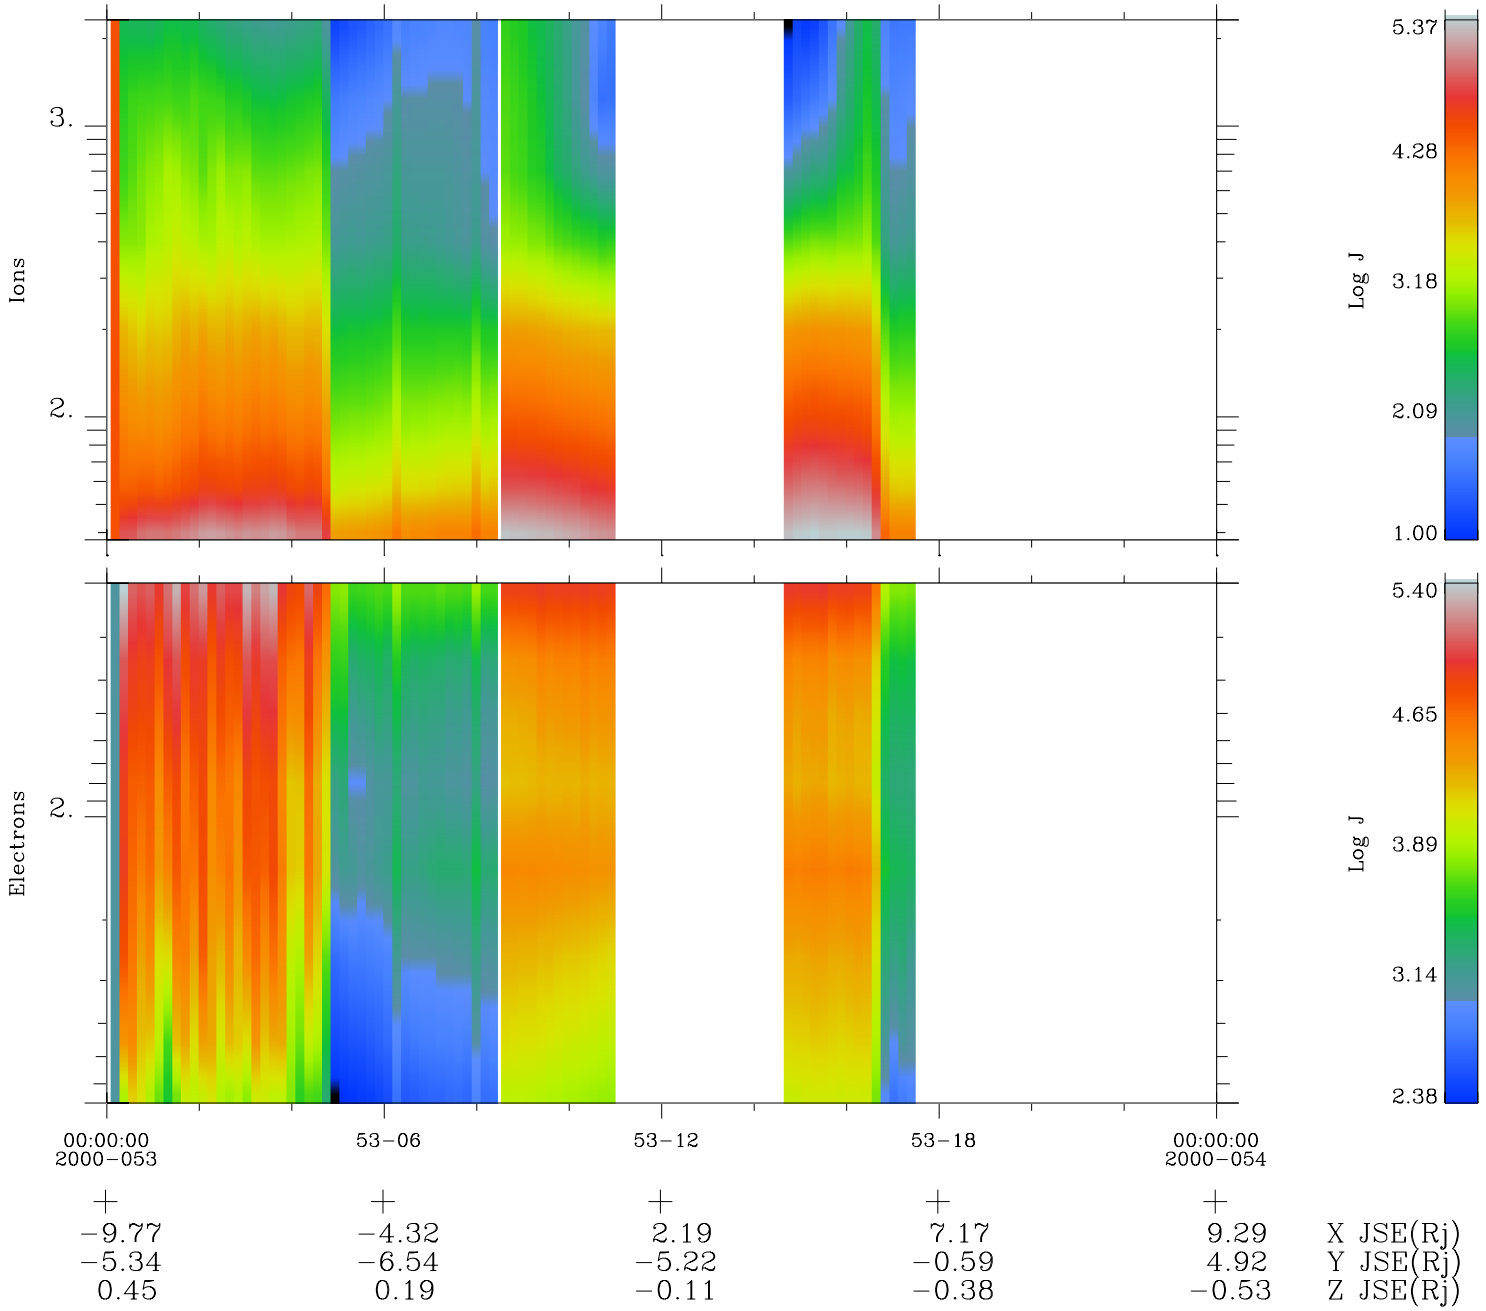

Galileo EPD Real Time Omni Spectrum 00053

Software Version: RTSPEC_OMNI V 1.20
 Data Production: 10-03-01
 Plot Production: Mon Sep 17 09:00:39 2001
 Color File: wondr3
 Geofactor File: 1.1

◇ = Jupiter look direction
 □ = Corotation look direction