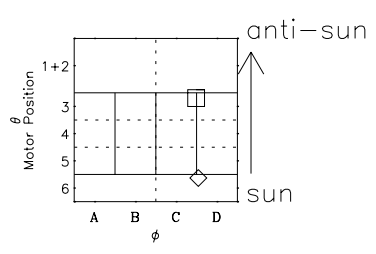

Galileo EPD Real Time Omni Spectrum 00053

Software Version: RTSPEC_OMNI V 1.20
 Data Production: 10-03-01
 Plot Production: Mon Sep 17 09:00:39 2001
 Color File: wondr3
 Geofactor File: 1.1

◇ = Jupiter look direction
 □ = Corotation look direction