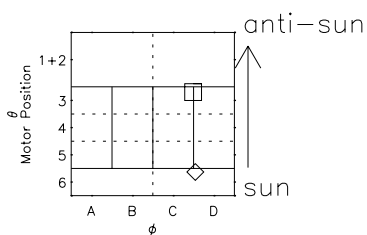

Galileo EPD Real Time R6 Electrons Spectra 00053

Software Version: RTSPEC_R6 V 1.20
 Data Production: 10-03-01
 Plot Production: Mon Sep 17 09:00:34 2001
 Color File: wondr3
 Geofactor File: 1.1

◇ = Jupiter look direction
 □ = Corotation look direction