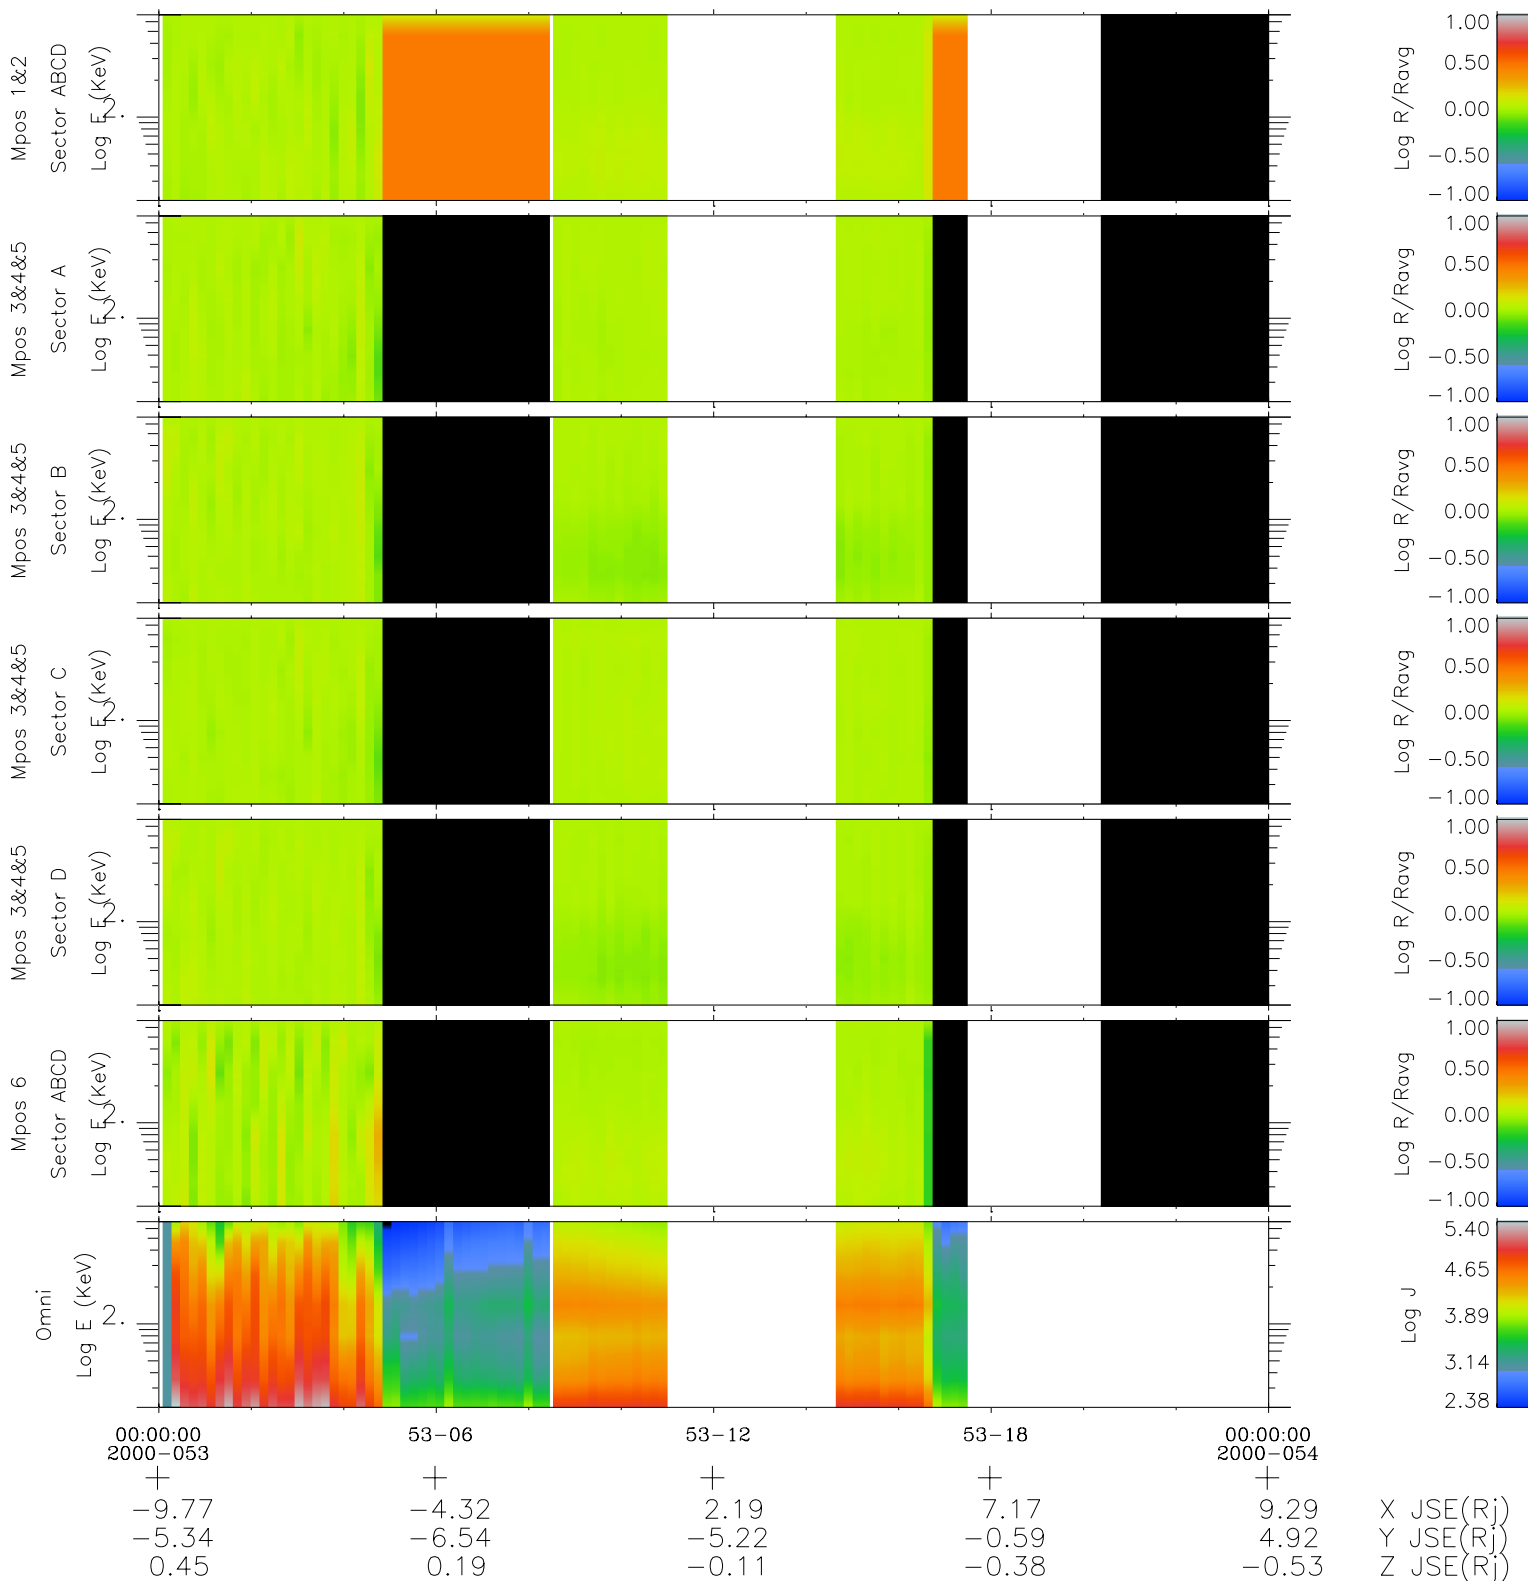

Galileo EPD Real Time R6 Electrons Spectra 00053

Software Version: RTSPEC_R6 V 1.20
 Data Production: 10-03-01
 Plot Production: Mon Sep 17 09:00:34 2001
 Color File: wondr3
 Geofactor File: 1.1

◇ = Jupiter look direction
 □ = Corotation look direction