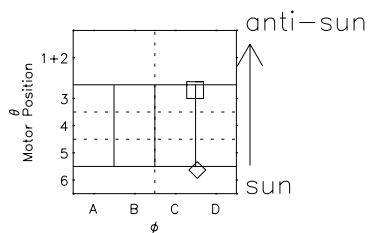

Galileo EPD Real Time R6 Ions Spectra 00053

Software Version: RTSPEC_R6 V 1.20
 Data Production: 10-03-01
 Plot Production: Mon Sep 17 09:00:29 2001
 Color File: wondr3
 Geofactor File: 1.1

◇ = Jupiter look direction
 □ = Corotation look direction