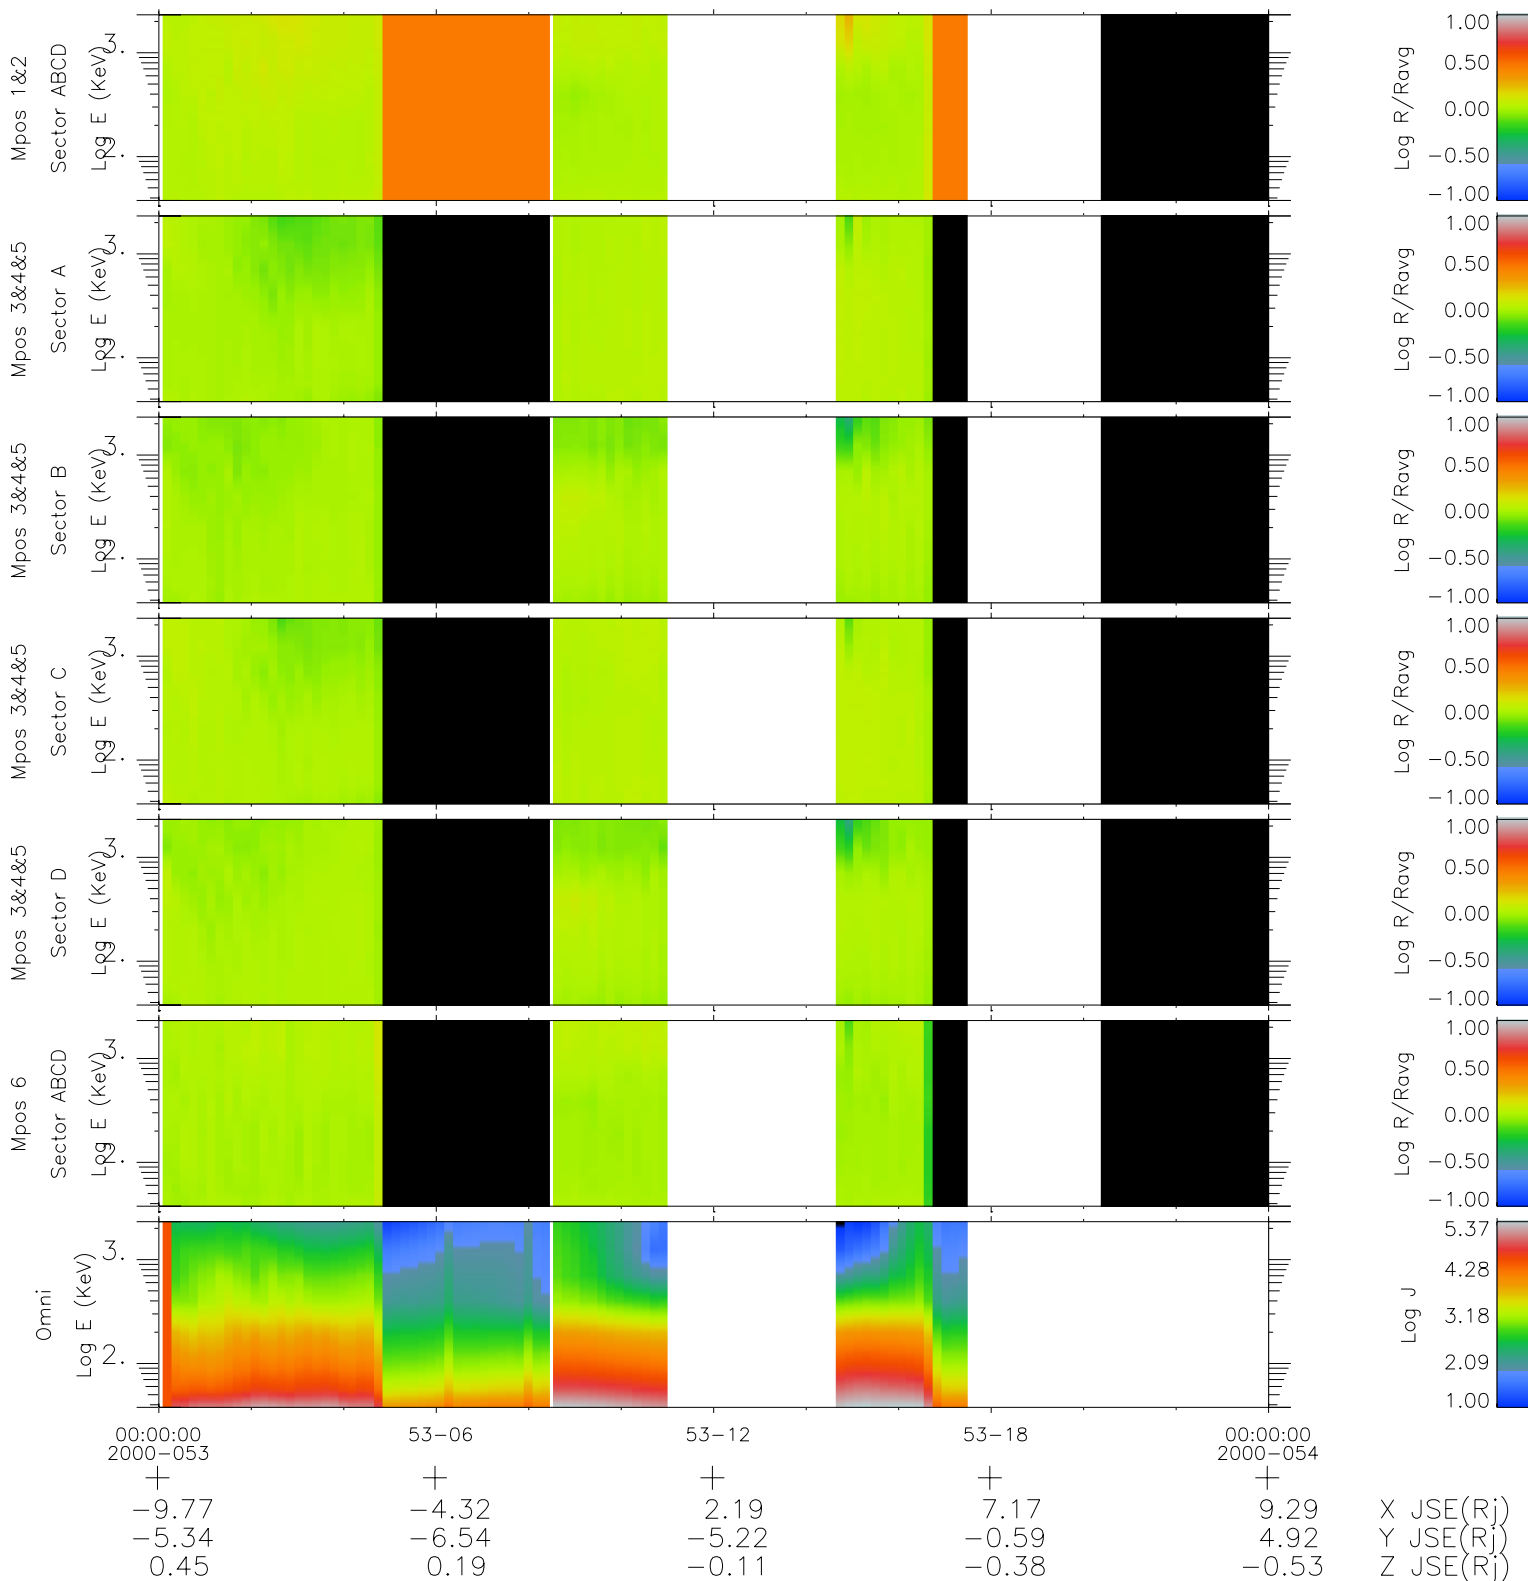

Galileo EPD Real Time R6 Ions Spectra 00053

Software Version: RTSPEC_R6 V 1.20
 Data Production: 10-03-01
 Plot Production: Mon Sep 17 09:00:29 2001
 Color File: wondr3
 Geofactor File: 1.1

◇ = Jupiter look direction
 □ = Corotation look direction