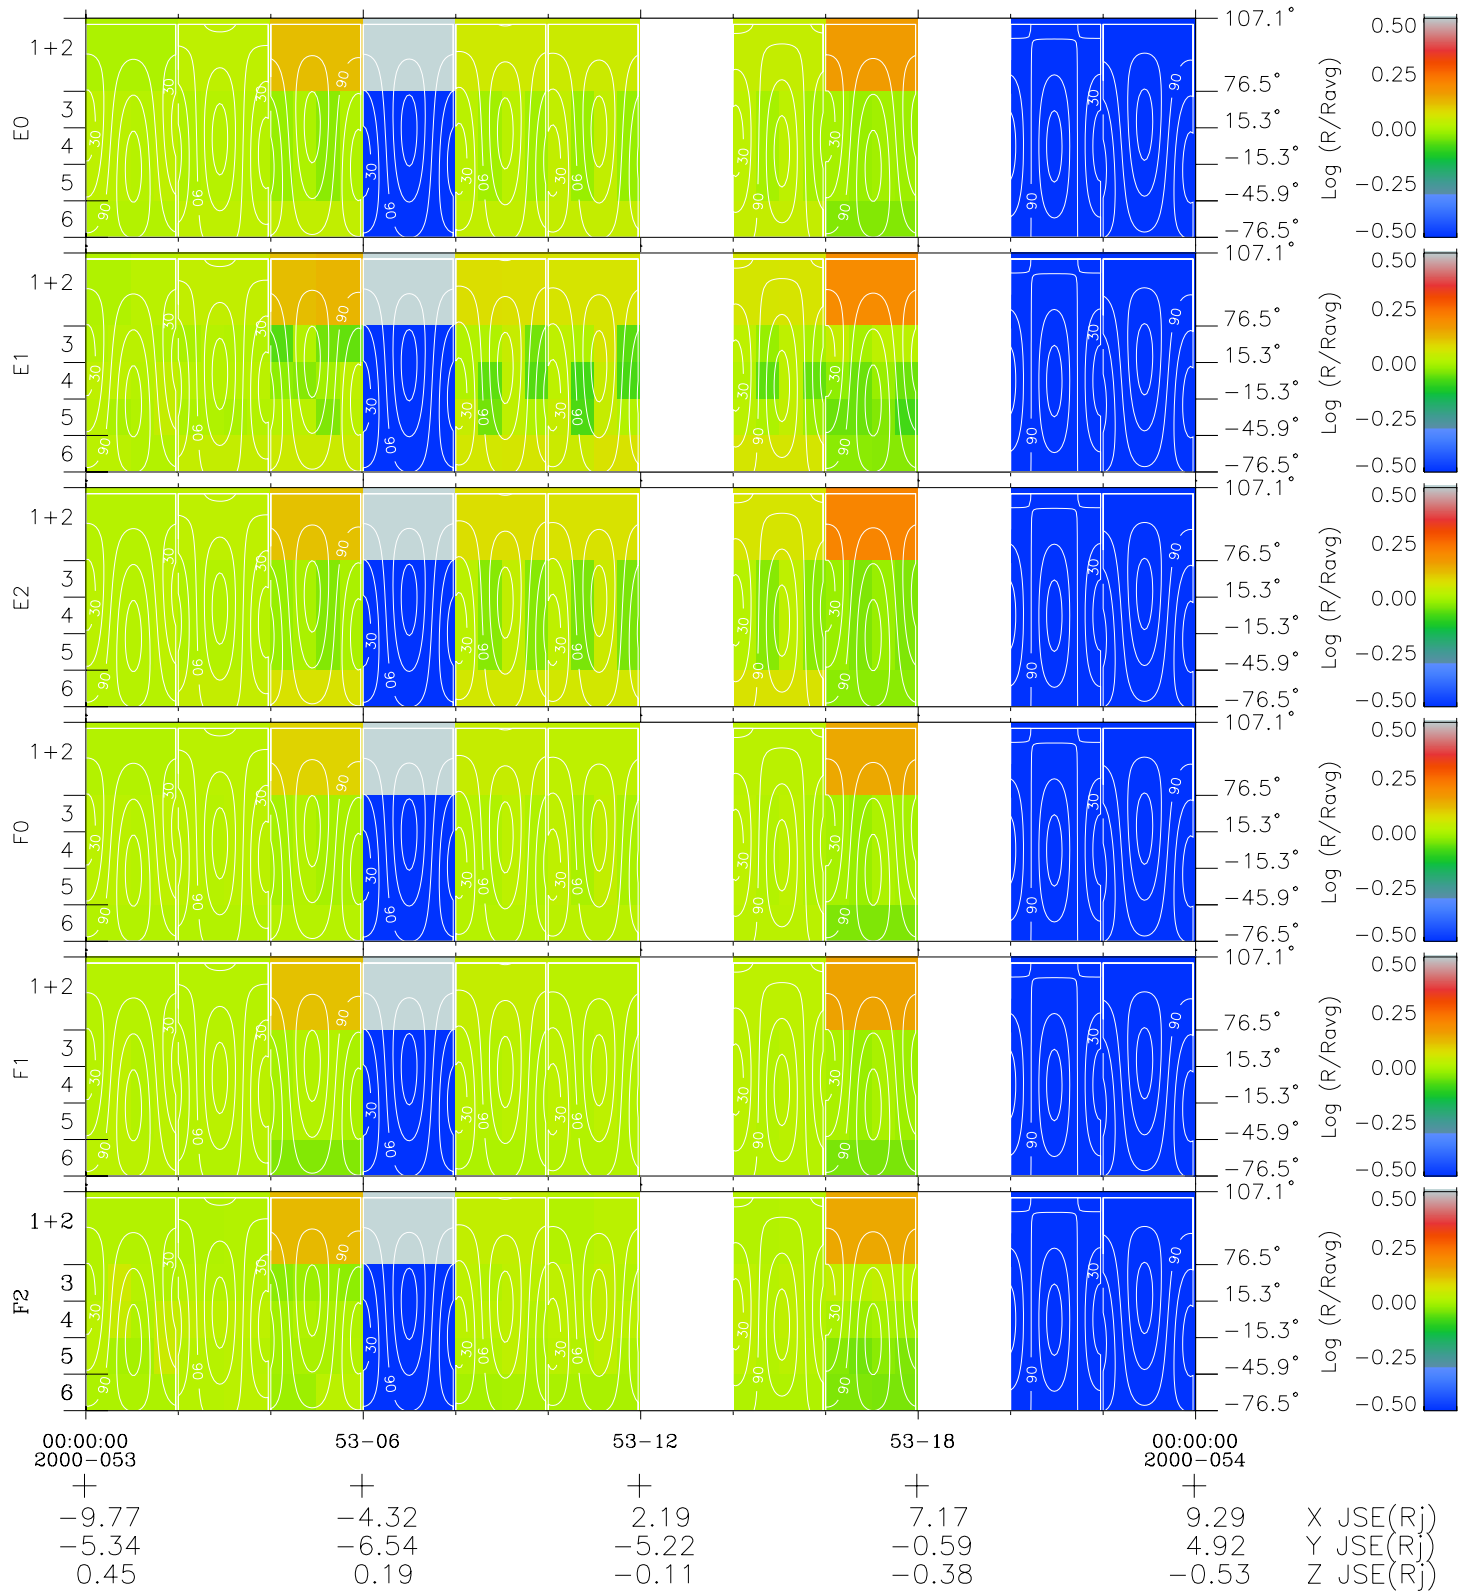

Galileo EPD Real Time All-Sky Anisotropies 00053

Software Version: RTSKY_MEAN V 1.20
 Data Production: 10-03-01
 Plot Production: Mon Sep 17 09:00:50 2001
 Color File: wondr3
 Geofactor File: 1.1

- ◇ = Jupiter look direction
- = Corotation look direction