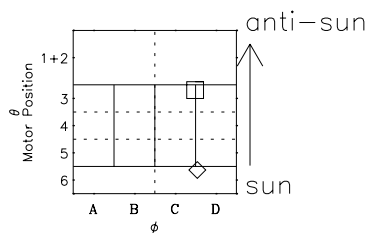

# Galileo EPD Real-Time Omni 00053

Software Version: RTLINE\_OMNI V 1.20  
Data Production: 10-03-01  
Plot Production: Mon Sep 17 09:02:13 2001

◇ = Jupiter look direction  
□ = Corotation look direction