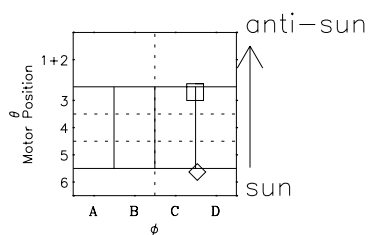

Galileo EPD Real-Time Omni 00053

Software Version: RTLINE_OMNI V 1.20
Data Production: 10-03-01
Plot Production: Mon Sep 17 09:02:12 2001

- ◇ = Jupiter look direction
- = Corotation look direction