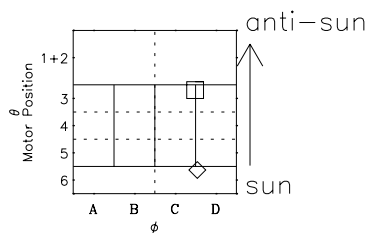

# Galileo EPD Real-Time Omni 00053

Software Version: RTLINE\_OMNI V 1.20  
Data Production: 10-03-01  
Plot Production: Mon Sep 17 09:02:12 2001

- ◇ = Jupiter look direction
- = Corotation look direction