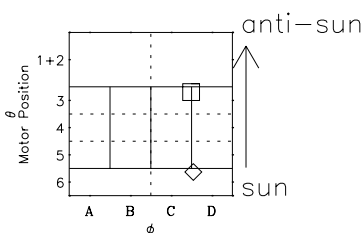

Galileo EPD Real-Time Six-Sector 00053

Software Version: RTLINE_R6 V 1.20
Data Production: 10-03-01
Plot Production: Mon Sep 17 09:02:20 2001

◇ = Jupiter look direction
□ = Corotation look direction