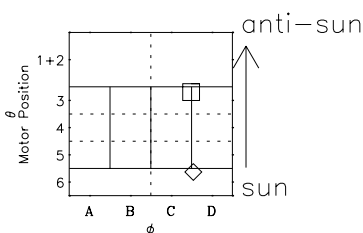

Galileo EPD Real-Time Six-Sector 00053

Software Version: RTLINE_R6 V 1.20
Data Production: 10-03-01
Plot Production: Mon Sep 17 09:02:19 2001

◇ = Jupiter look direction
□ = Corotation look direction