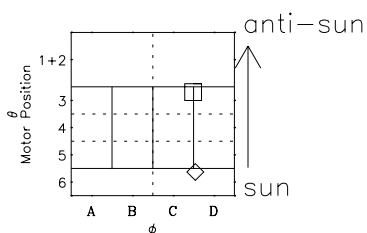

# Galileo EPD Real-Time Six-Sector 00053

Software Version: RTLINE\_R6 V 1.20  
Data Production: 10-03-01  
Plot Production: Mon Sep 17 09:02:18 2001

◇ = Jupiter look direction  
□ = Corotation look direction