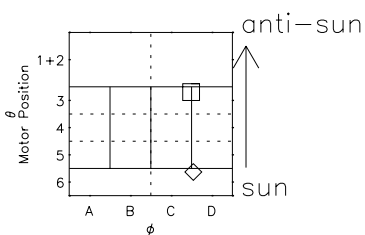

# Galileo EPD Real Elevation Anisotropies 00053

Software Version: RTELEV\_MEAN V 1.20  
Data Production: 10-03-01  
Plot Production: Mon Sep 17 09:01:23 2001  
Color File: wondr3  
Geofactor File: 1.1

- ◇ = Jupiter look direction
- = Corotation look direction