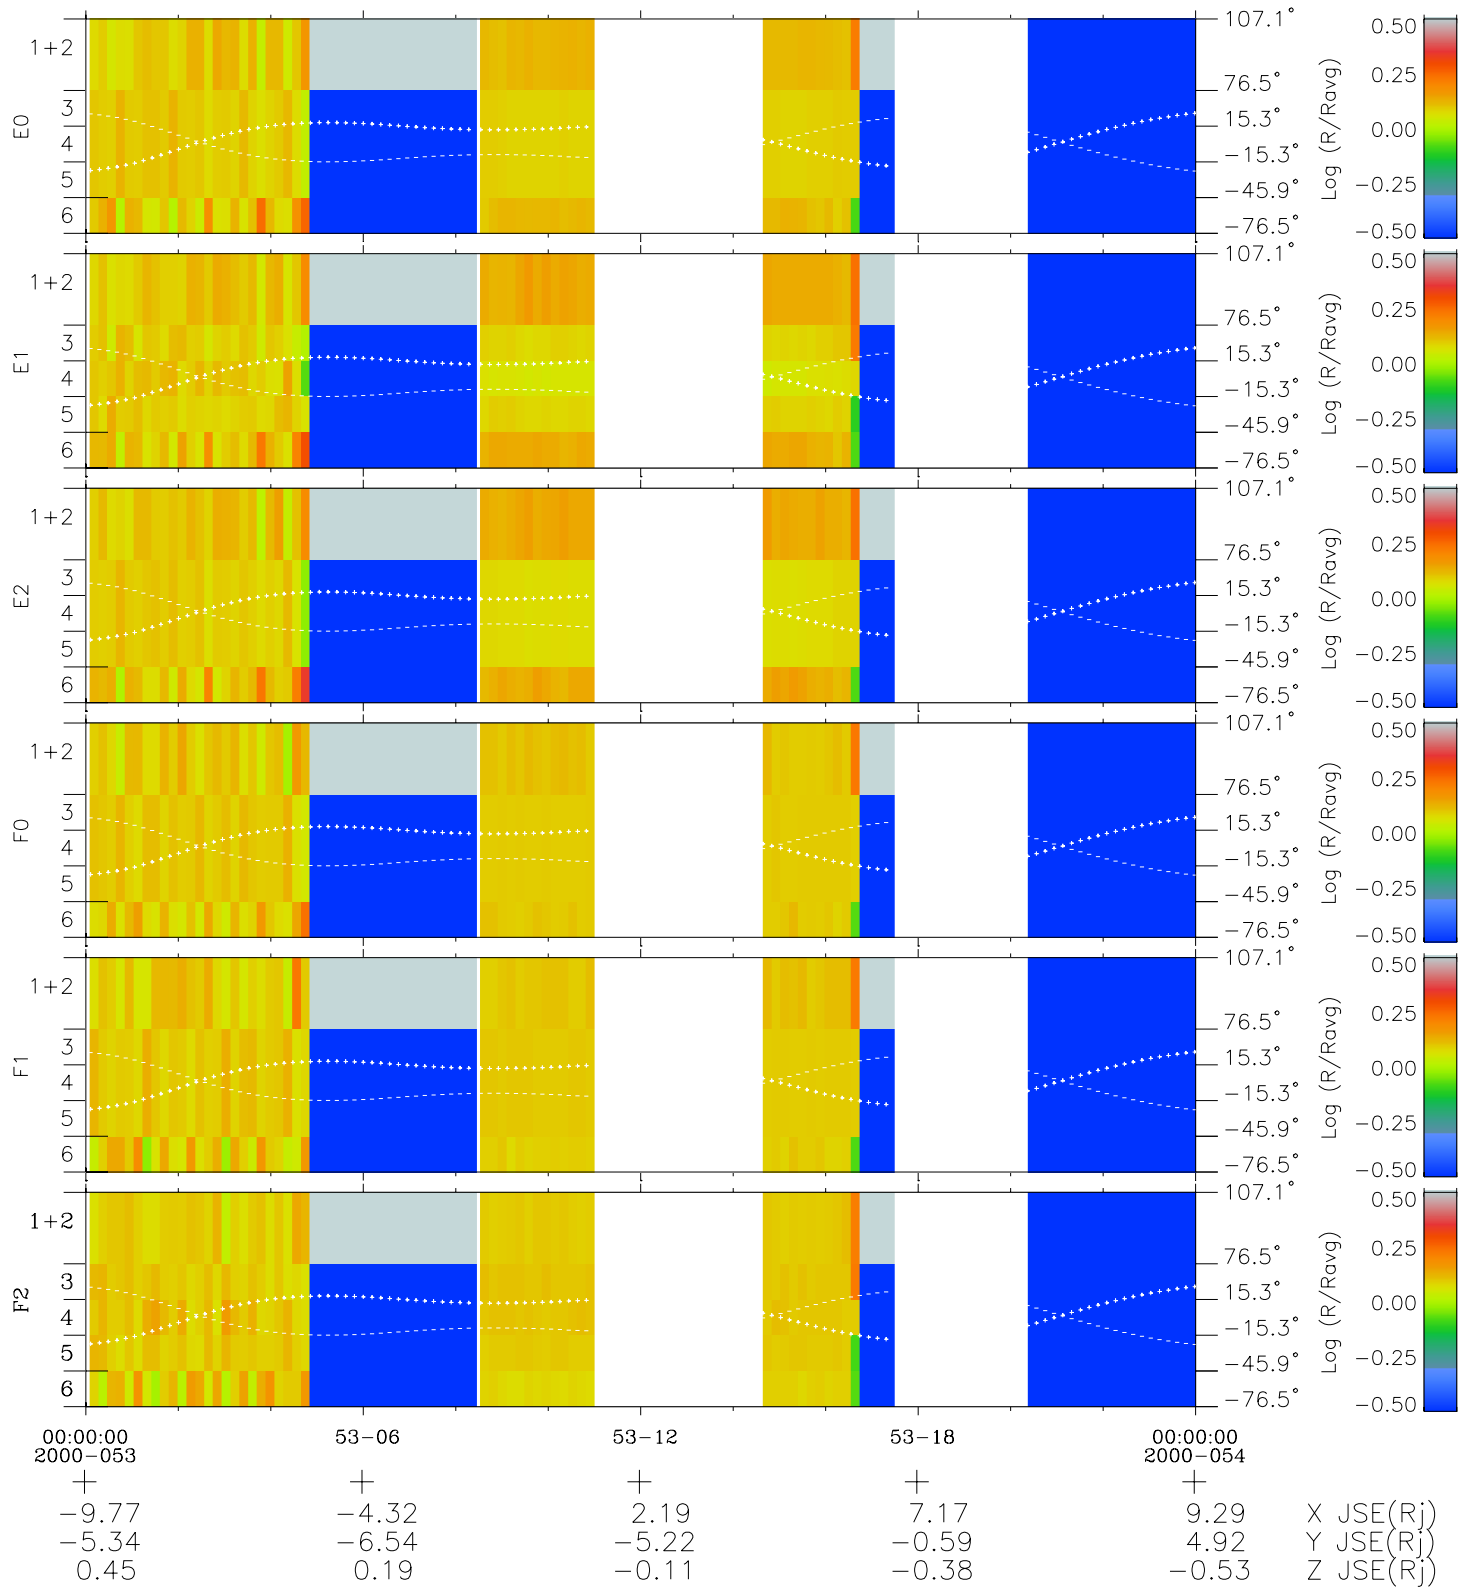

# Galileo EPD Real Elevation Anisotropies 00053

Software Version: RTELEV\_MEAN V 1.20  
Data Production: 10-03-01  
Plot Production: Mon Sep 17 09:01:23 2001  
Color File: wondr3  
Geofactor File: 1.1

- ◇ = Jupiter look direction
- = Corotation look direction