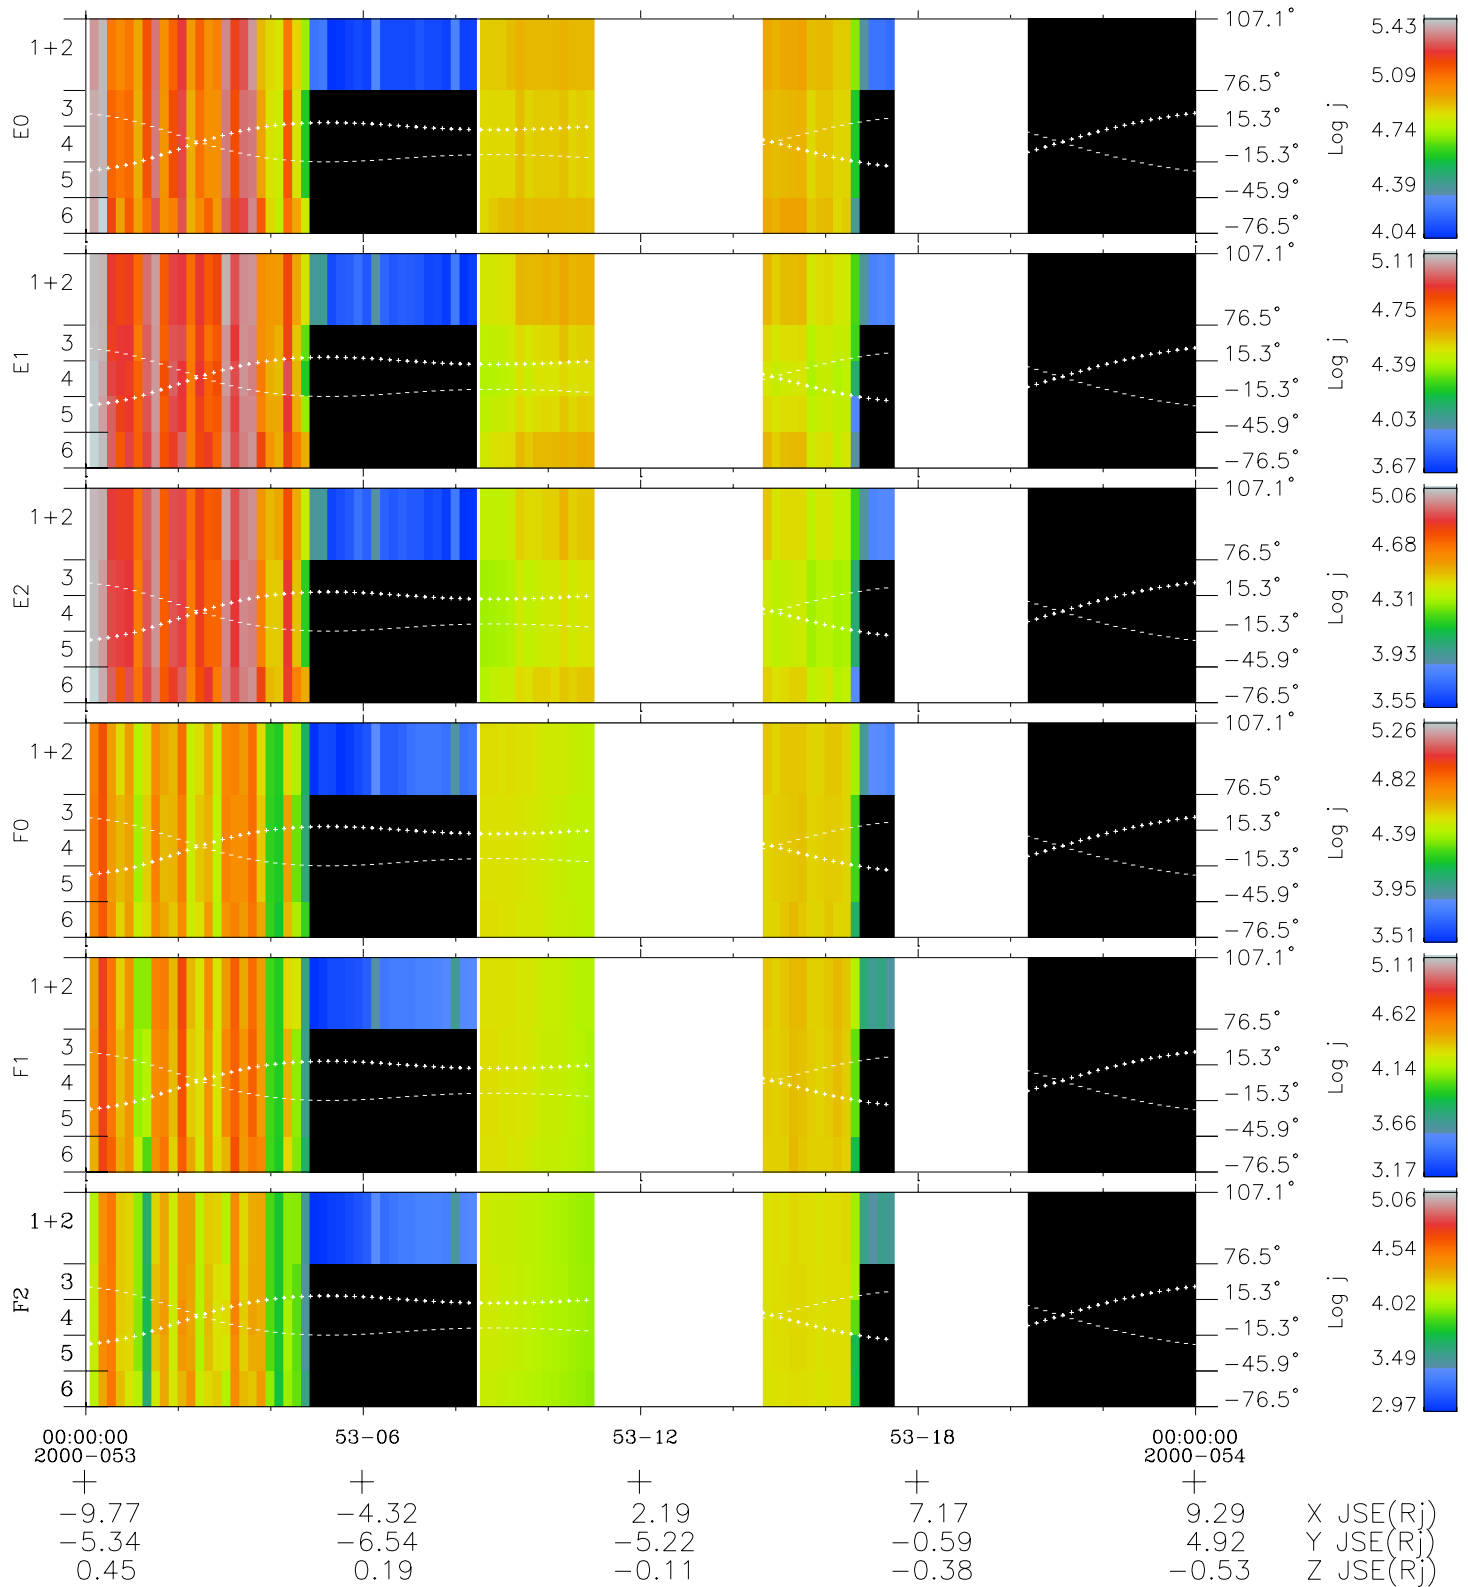

Galileo EPD Real Elevation Anisotropies 00053

Software Version: RTELEV_FLUX V 1.20
Data Production: 10-03-01
Plot Production: Mon Sep 17 09:01:33 2001
Color File: wondr3
Geofactor File: 1.1

- ◇ = Jupiter look direction
- = Corotation look direction