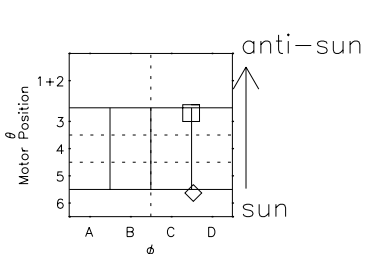

# Galileo EPD Real Elevation Anisotropies 00053

Software Version: RTELEV\_MEAN V 1.20  
Data Production: 10-03-01  
Plot Production: Mon Sep 17 09:01:19 2001  
Color File: wondr3  
Geofactor File: 1.1

- ◇ = Jupiter look direction
- = Corotation look direction