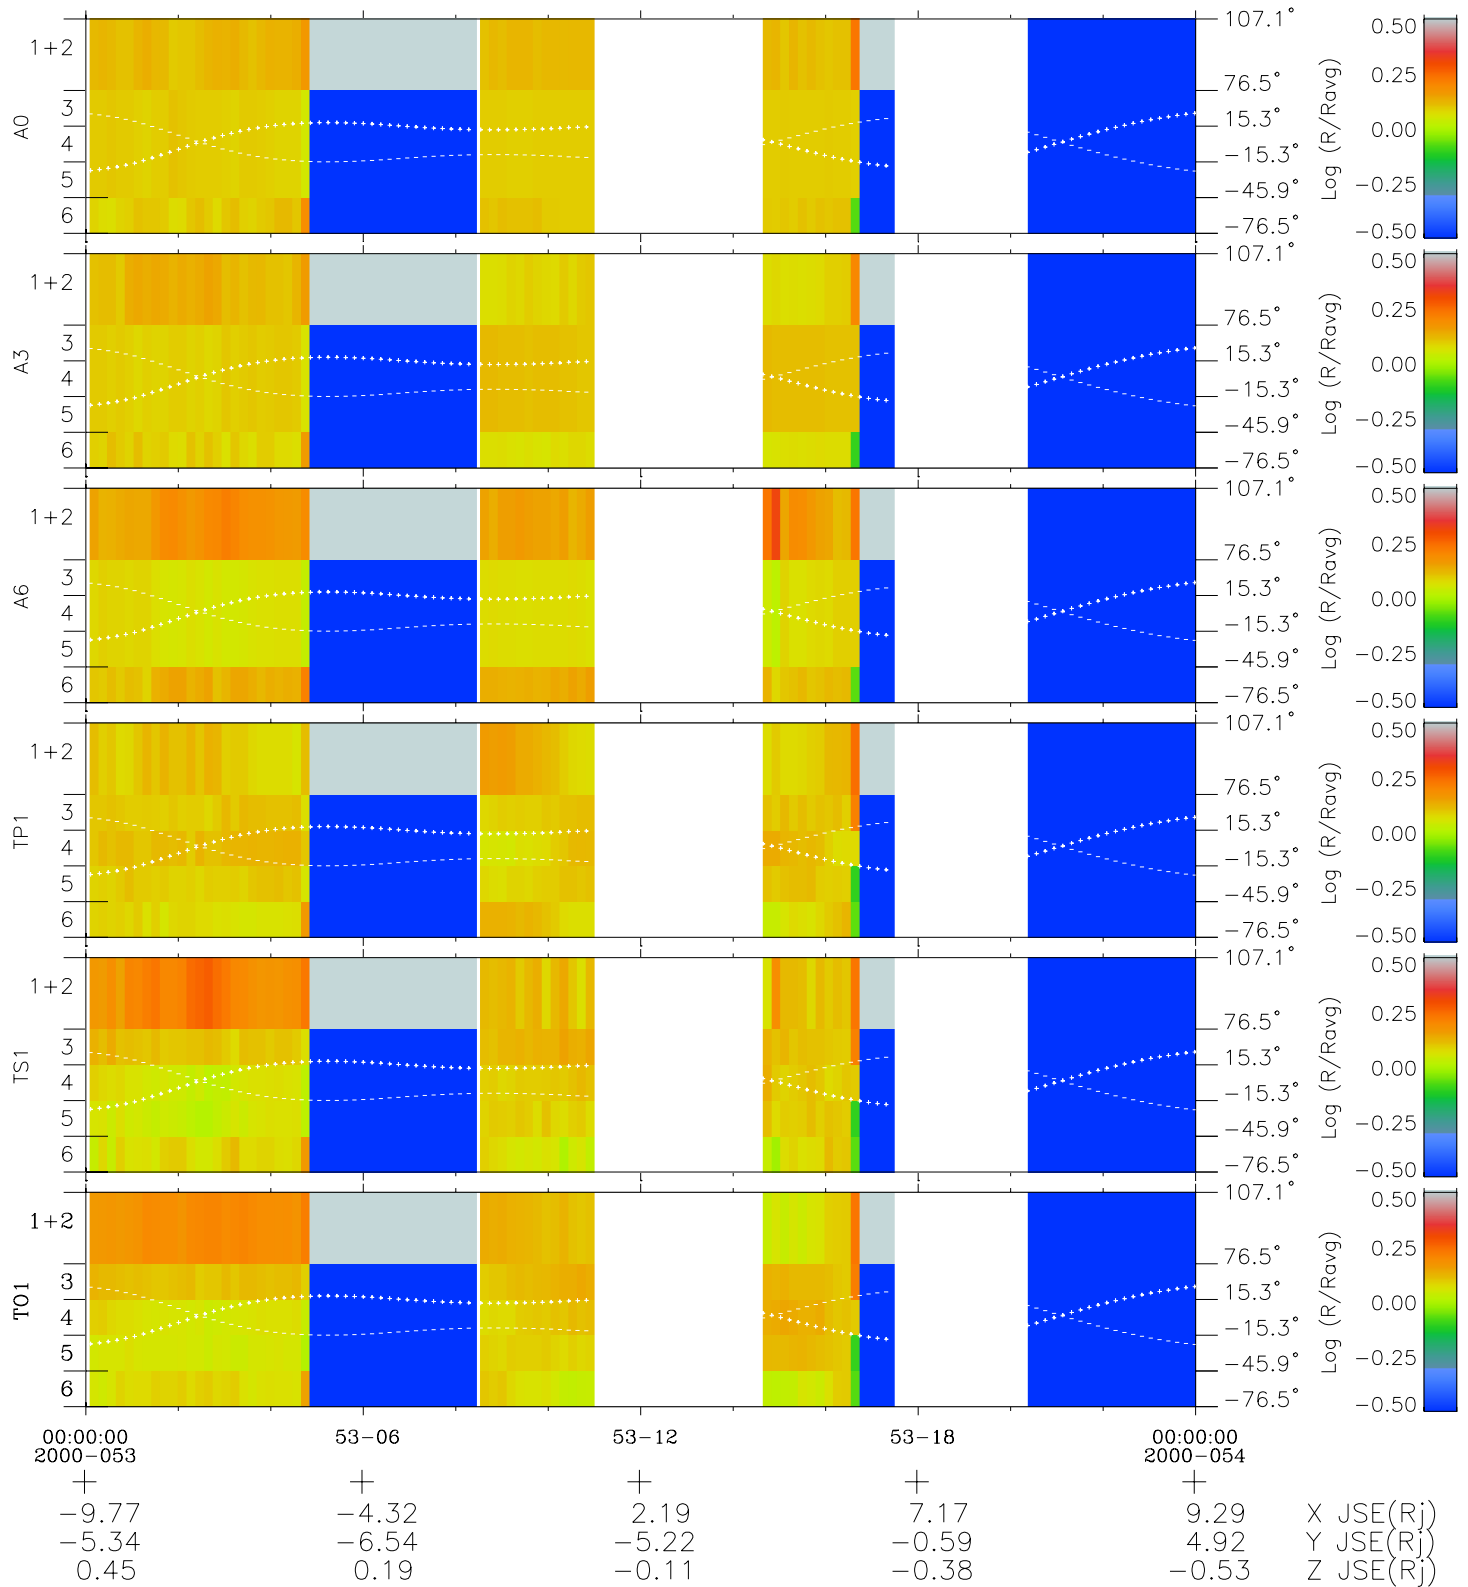

# Galileo EPD Real Elevation Anisotropies 00053

Software Version: RTELEV\_MEAN V 1.20  
Data Production: 10-03-01  
Plot Production: Mon Sep 17 09:01:19 2001  
Color File: wondr3  
Geofactor File: 1.1

- ◇ = Jupiter look direction
- = Corotation look direction