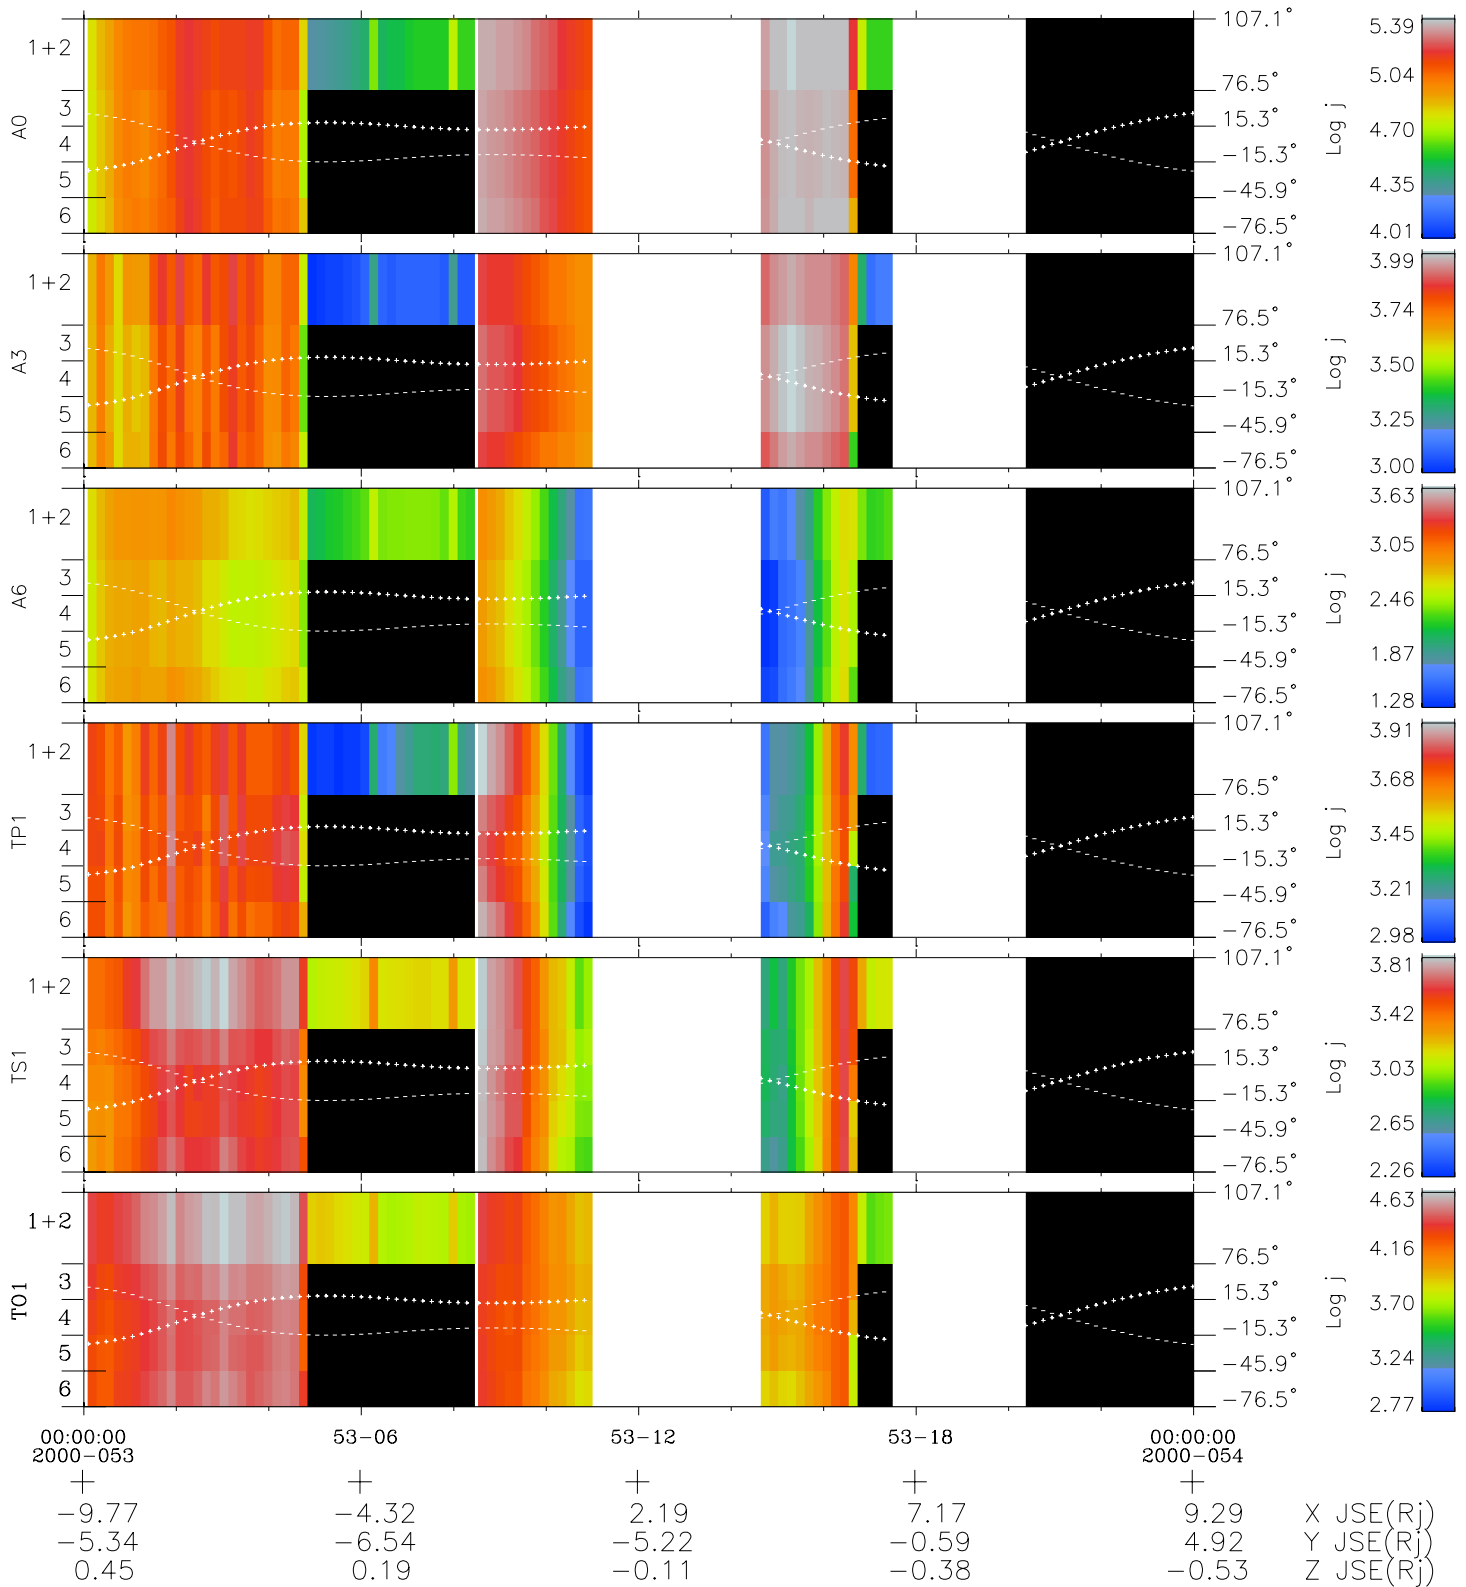

# Galileo EPD Real Elevation Anisotropies 00053

Software Version: RTELEV\_FLUX V 1.20  
Data Production: 10-03-01  
Plot Production: Mon Sep 17 09:01:29 2001  
Color File: wondr3  
Geofactor File: 1.1

- ◇ = Jupiter look direction
- = Corotation look direction