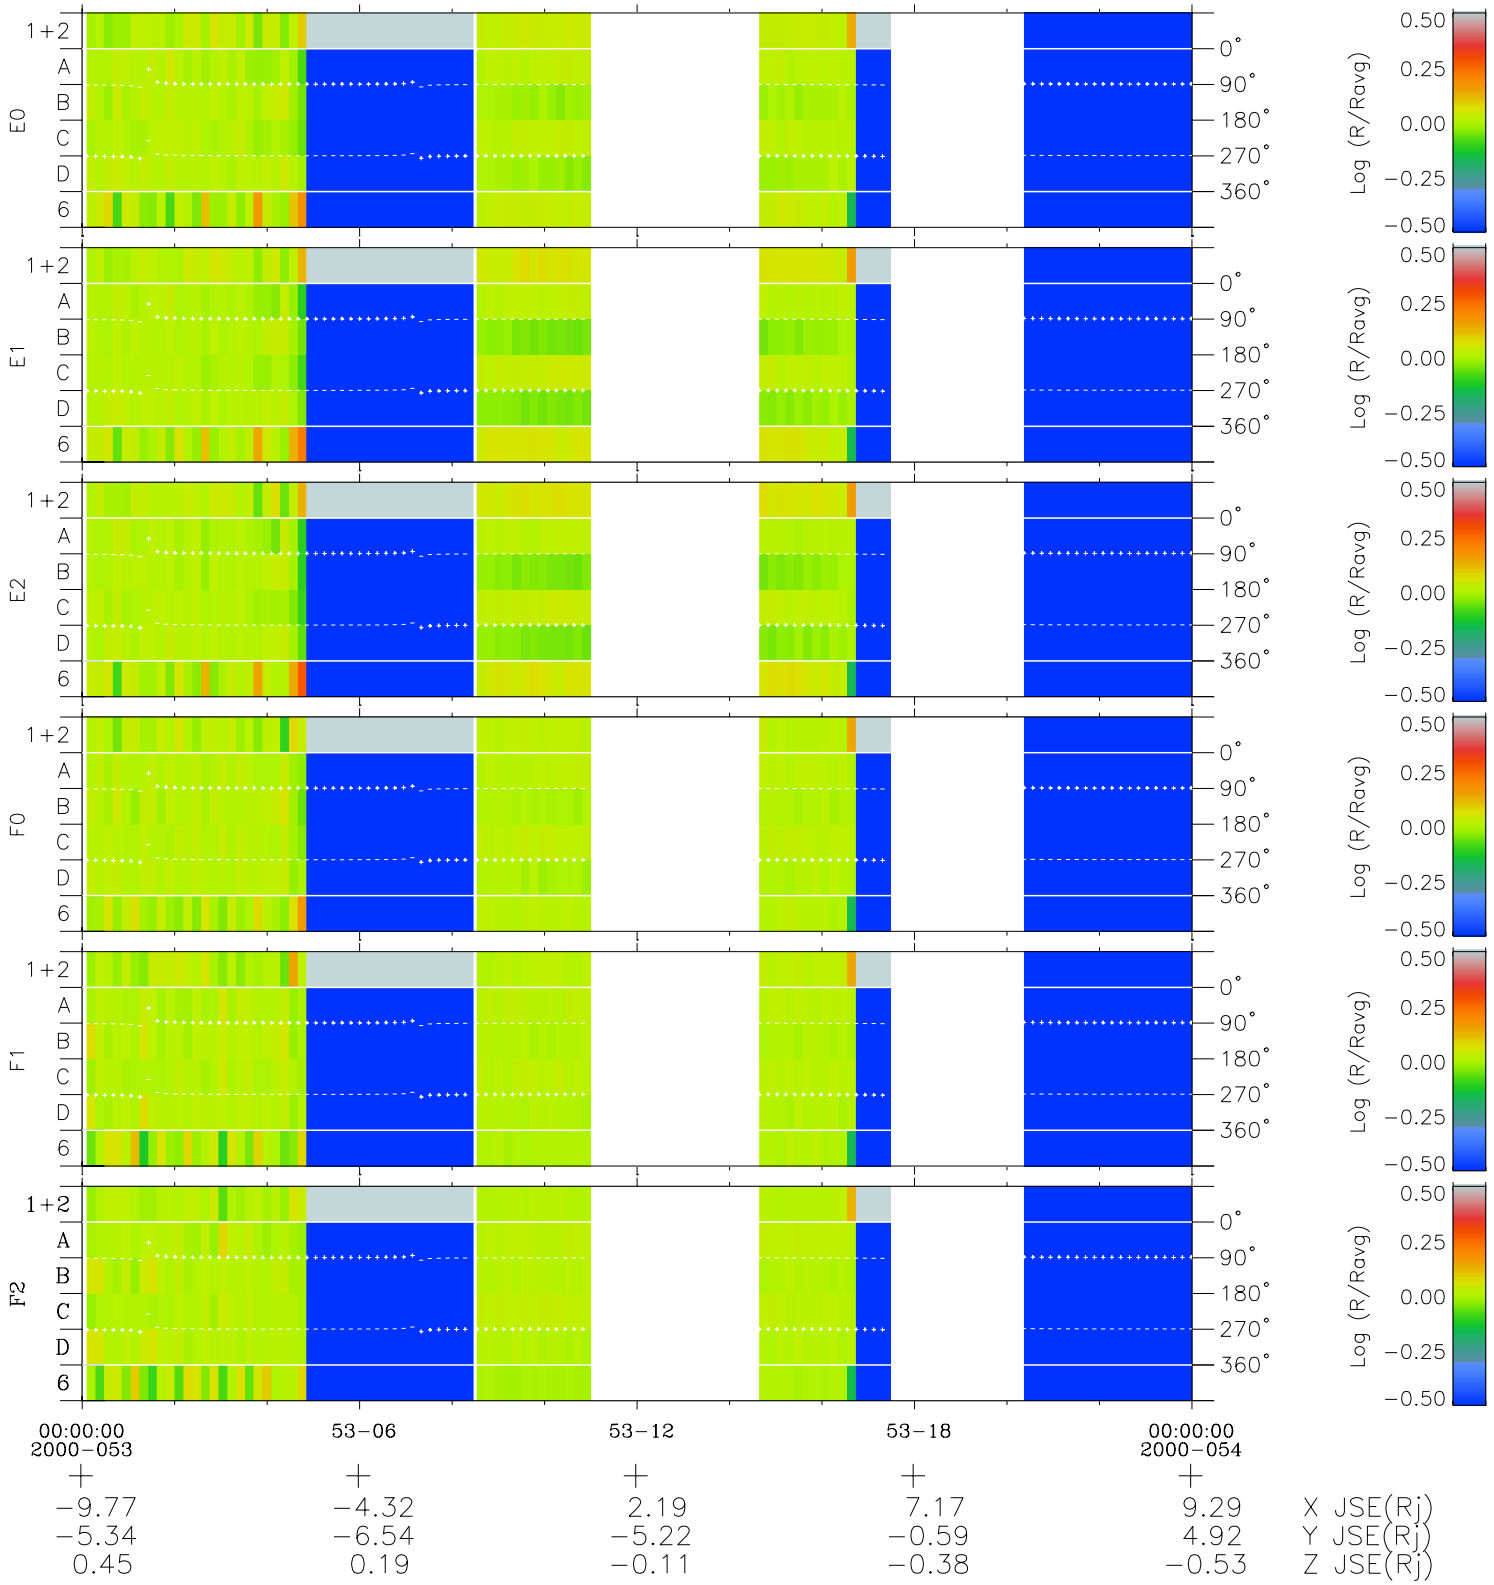

# Galileo EPD Real Time Azimuth Anisotropies 00053

Software Version: RTAZIM\_MEAN V 1.20  
Data Production: 10-03-01  
Plot Production: Mon Sep 17 09:01:51 2001  
Color File: wondr3  
Geofactor File: 1.1

- ◇ = Jupiter look direction
- = Corotation look direction