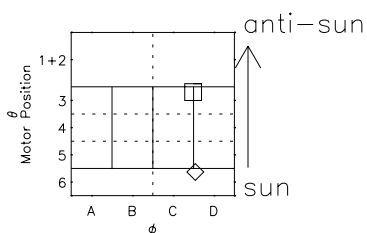

Galileo EPD Real Time Azimuth Anisotropies 00053

Software Version: RTAZIM_FLUX V 1.20
Data Production: 10-03-01
Plot Production: Mon Sep 17 09:01:59 2001
Color File: wondr3
Geofactor File: 1.1

◇ = Jupiter look direction
□ = Corotation look direction