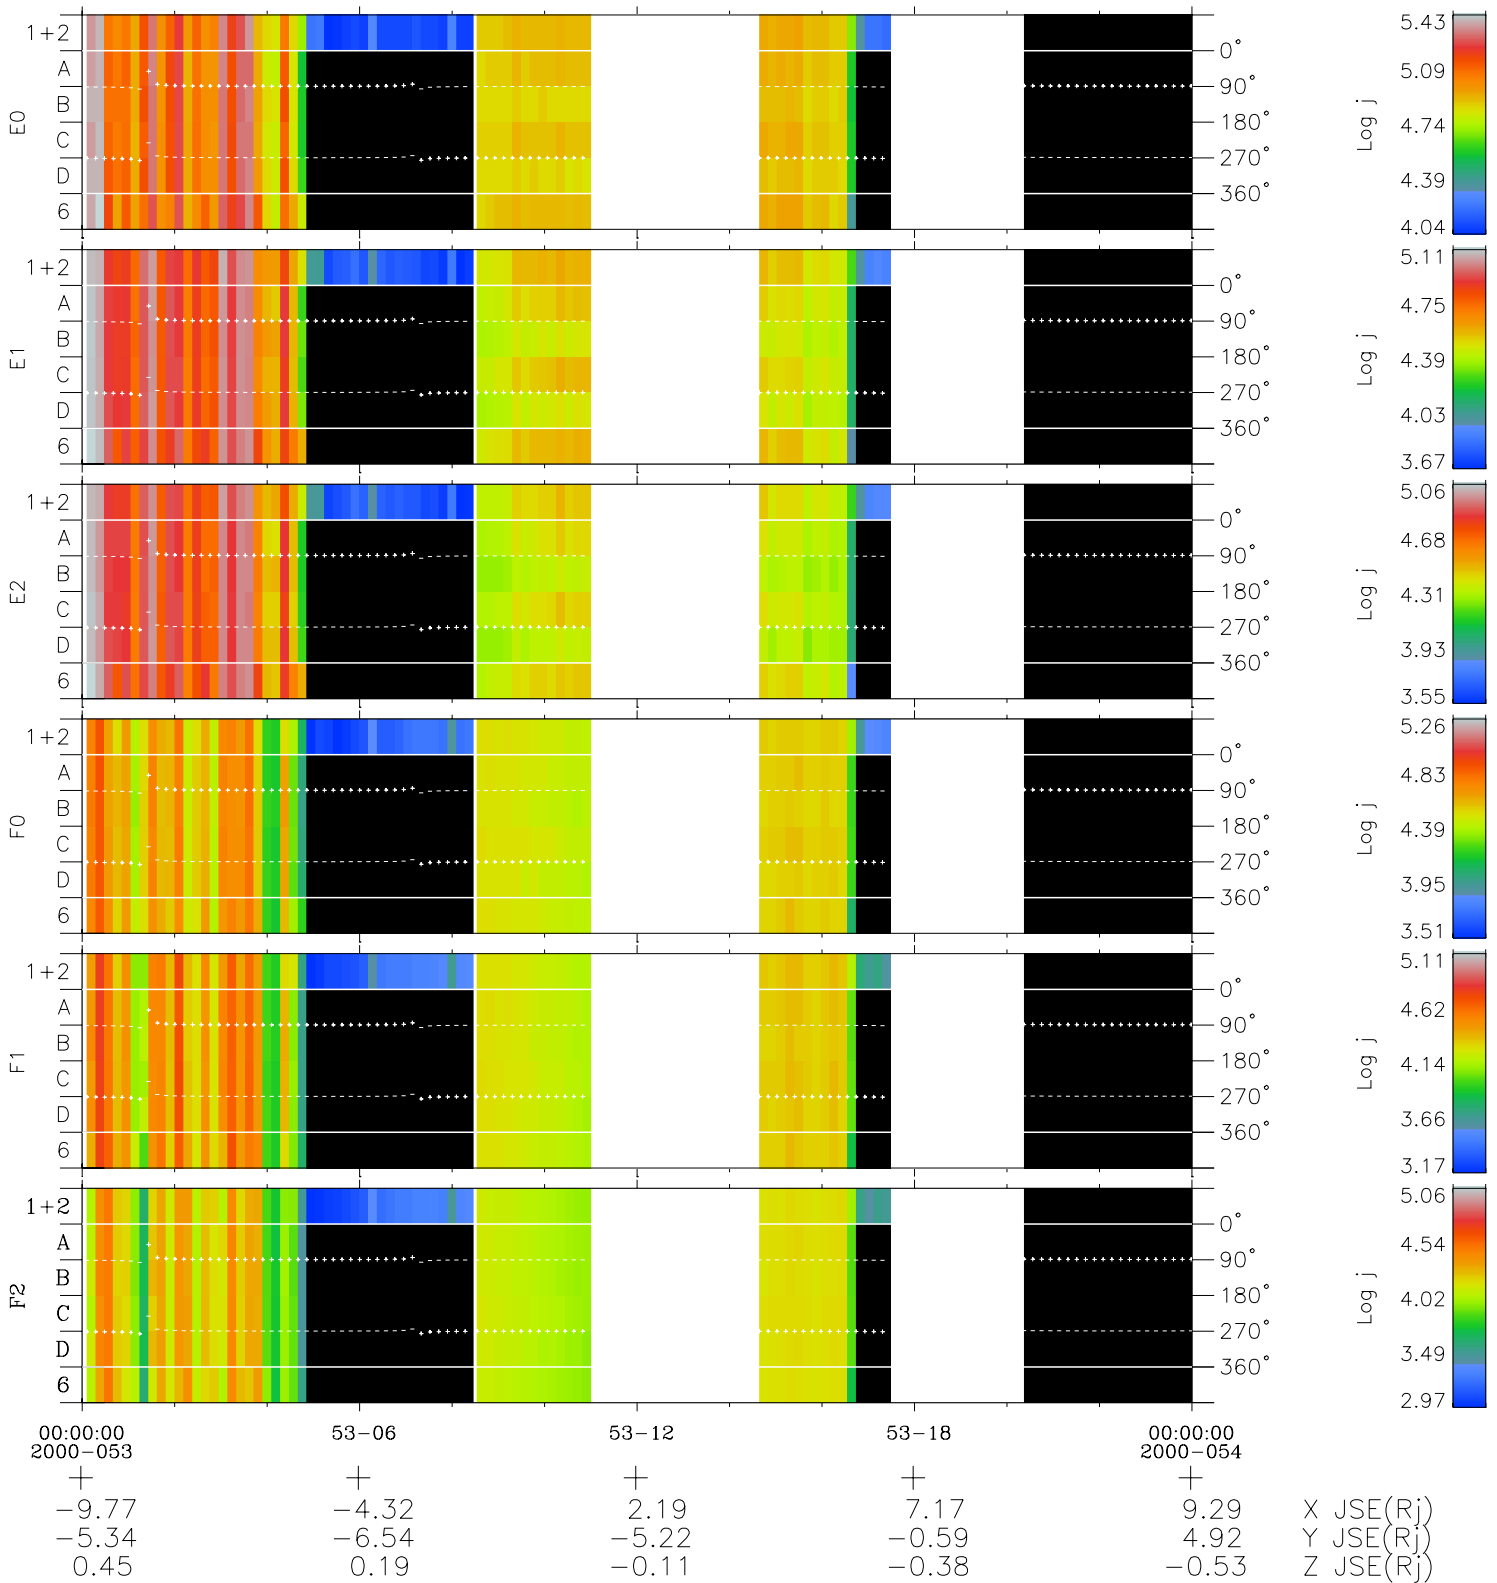

Galileo EPD Real Time Azimuth Anisotropies 00053

Software Version: RTAZIM_FLUX V 1.20
Data Production: 10-03-01
Plot Production: Mon Sep 17 09:01:59 2001
Color File: wondr3
Geofactor File: 1.1

◇ = Jupiter look direction
□ = Corotation look direction