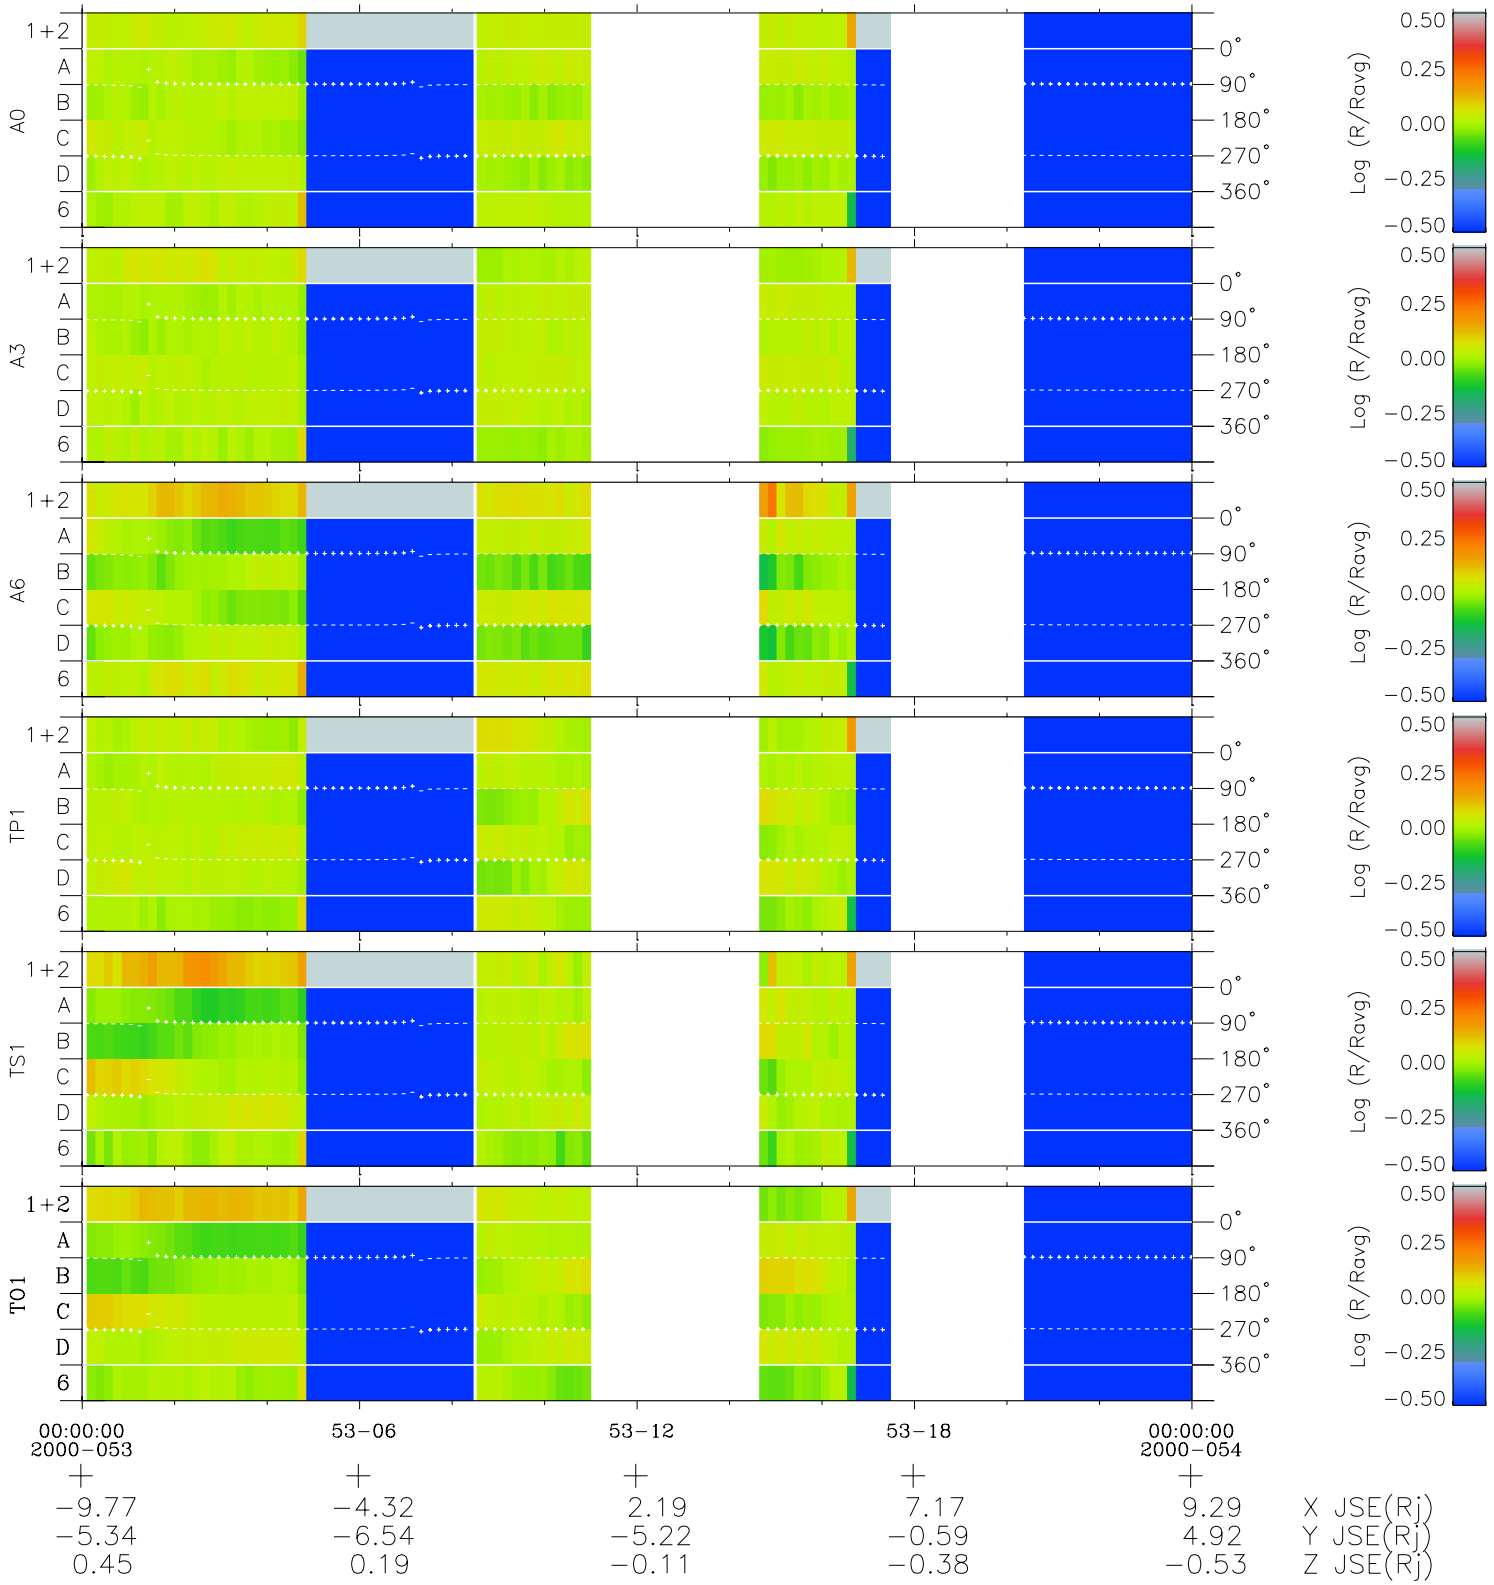

# Galileo EPD Real Time Azimuth Anisotropies 00053

Software Version: RTAZIM\_MEAN V 1.20  
Data Production: 10-03-01  
Plot Production: Mon Sep 17 09:01:47 2001  
Color File: wondr3  
Geofactor File: 1.1

- ◇ = Jupiter look direction
- = Corotation look direction