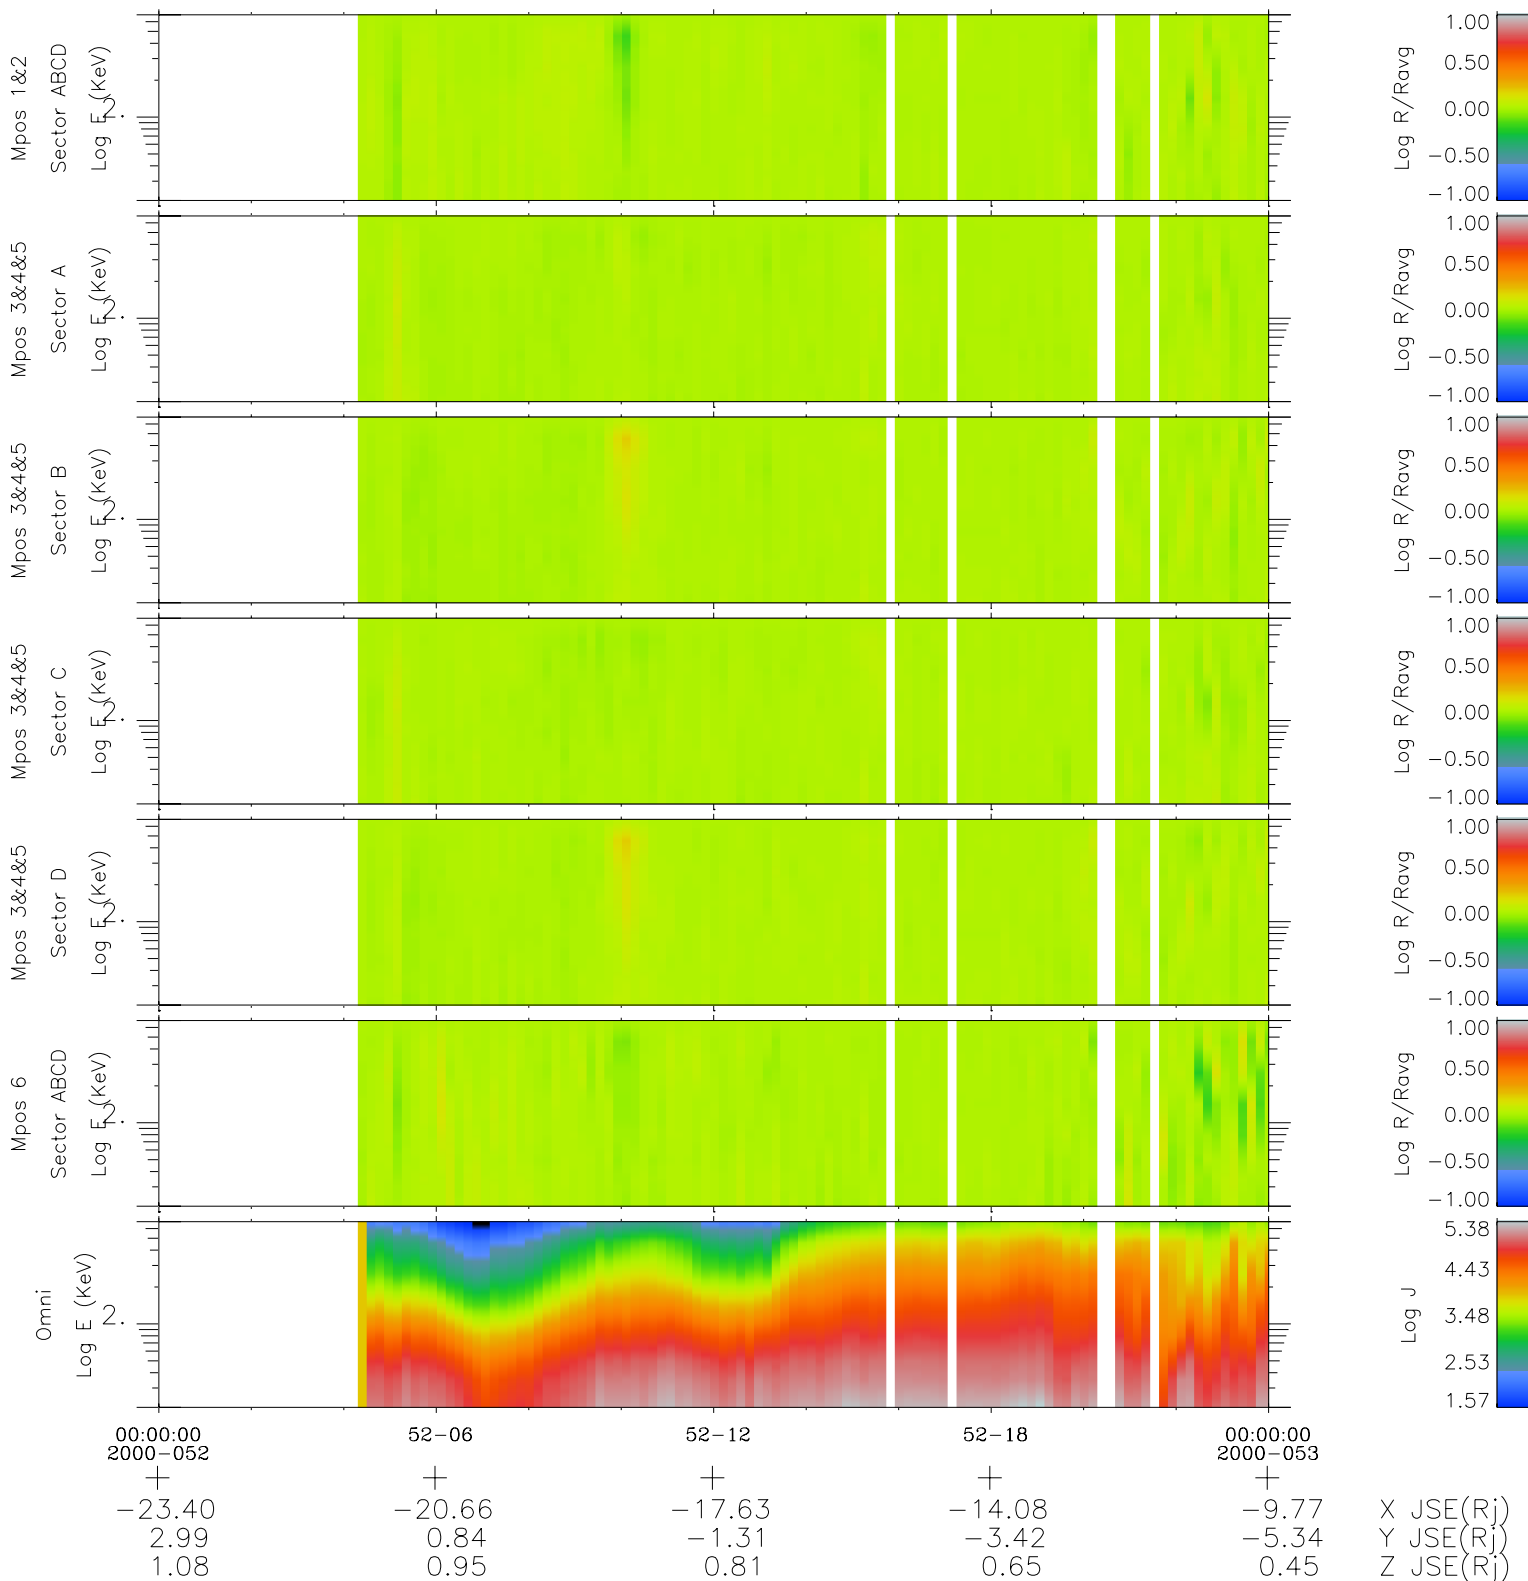

# Galileo EPD Real Time R6 Electrons Spectra 00052

Software Version: RTSPEC\_R6 V 1.20  
 Data Production: 10-03-01  
 Plot Production: Mon Sep 17 08:52:57 2001  
 Color File: wondr3  
 Geofactor File: 1.1

- ◇ = Jupiter look direction
- = Corotation look direction