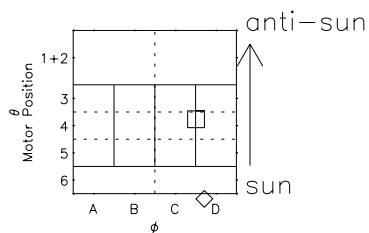

Galileo EPD Real Time R6 Ions Spectra 00052

Software Version: RTSPEC_R6 V 1.20
 Data Production: 10-03-01
 Plot Production: Mon Sep 17 08:52:51 2001
 Color File: wondr3
 Geofactor File: 1.1

◇ = Jupiter look direction
 □ = Corotation look direction