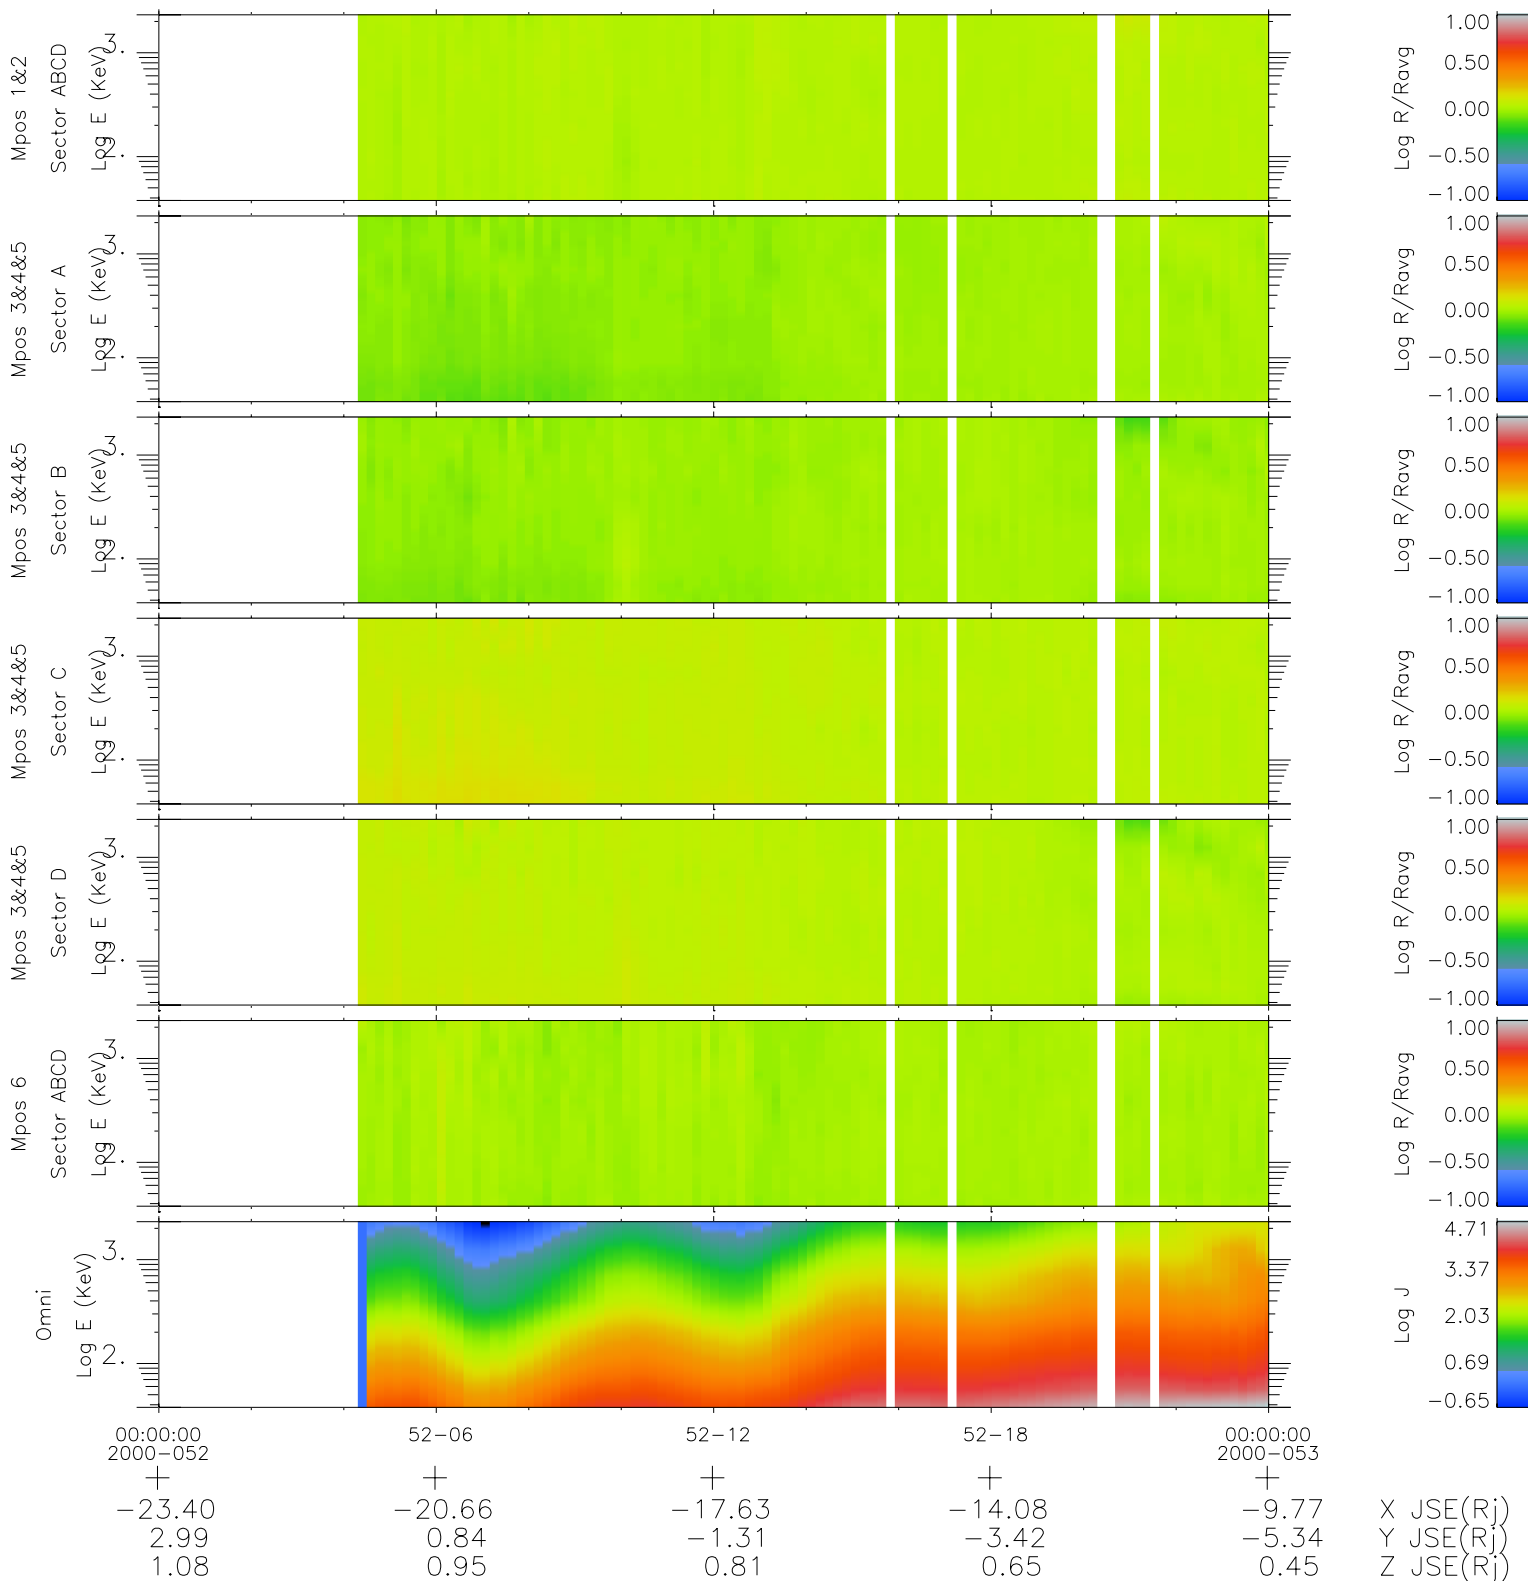

Galileo EPD Real Time R6 Ions Spectra 00052

Software Version: RTSPEC_R6 V 1.20
 Data Production: 10-03-01
 Plot Production: Mon Sep 17 08:52:51 2001
 Color File: wondr3
 Geofactor File: 1.1

◇ = Jupiter look direction
 □ = Corotation look direction