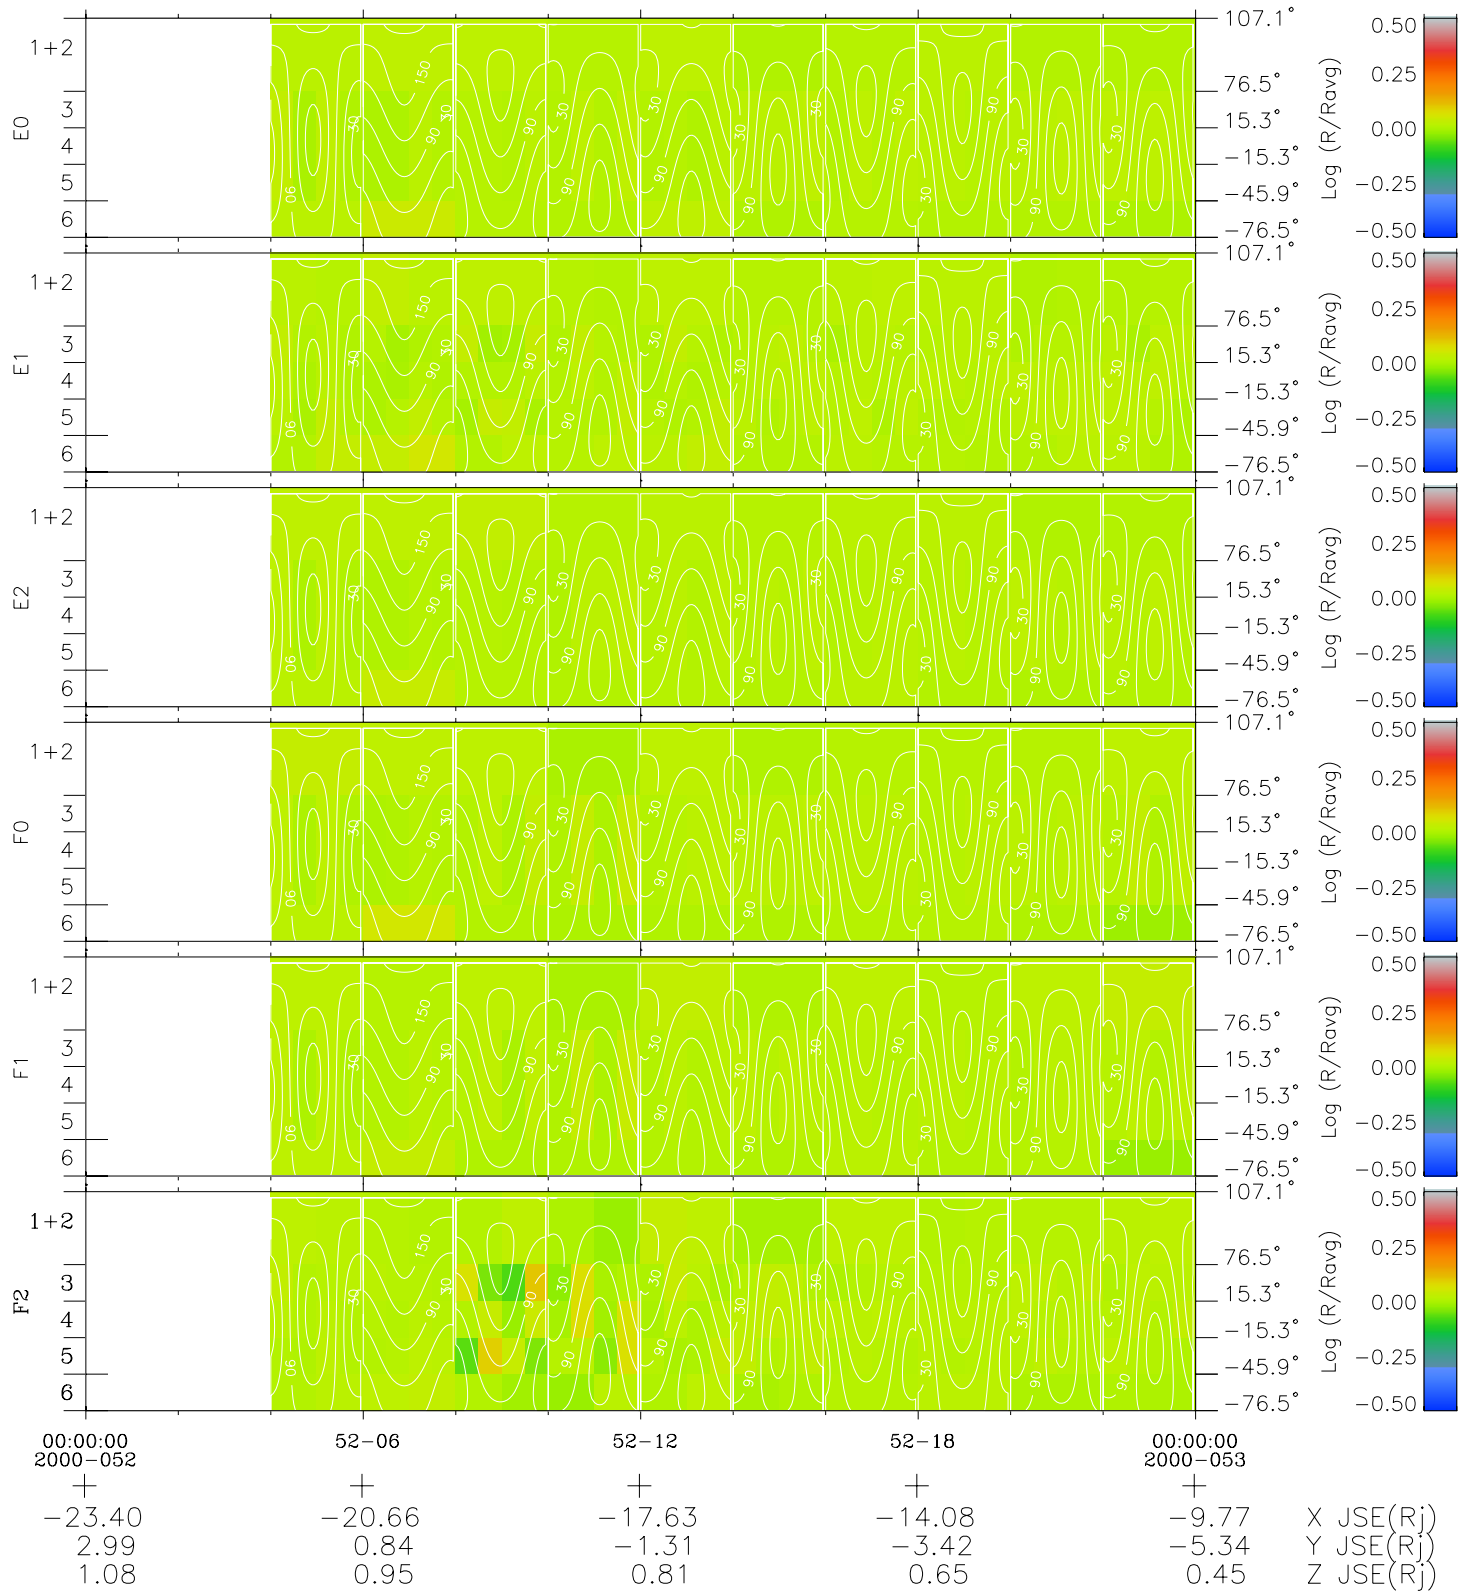

Galileo EPD Real Time All-Sky Anisotropies 00052

Software Version: RTSKY_MEAN V 1.20
 Data Production: 10-03-01
 Plot Production: Mon Sep 17 08:53:16 2001
 Color File: wondr3
 Geofactor File: 1.1

- ◇ = Jupiter look direction
- = Corotation look direction