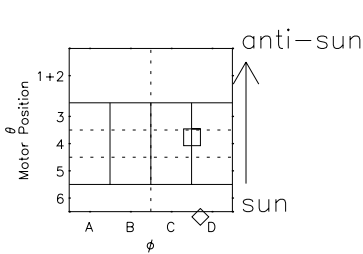

Galileo EPD Real Time All-Sky Anisotropies 00052

Software Version: RTSKY_MEAN V 1.20
 Data Production: 10-03-01
 Plot Production: Mon Sep 17 08:53:16 2001
 Color File: wondr3
 Geofactor File: 1.1

- ◇ = Jupiter look direction
- = Corotation look direction