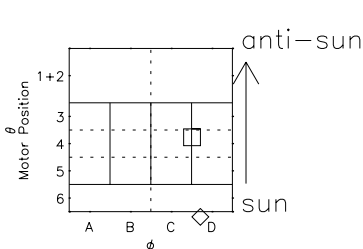

Galileo EPD Real Time All-Sky Anisotropies 00052

Software Version: RTSKY_NORM V 1.20
 Data Production: 10-03-01
 Plot Production: Mon Sep 17 08:53:34 2001
 Color File: wondr3
 Geofactor File: 1.1

- ◇ = Jupiter look direction
- = Corotation look direction