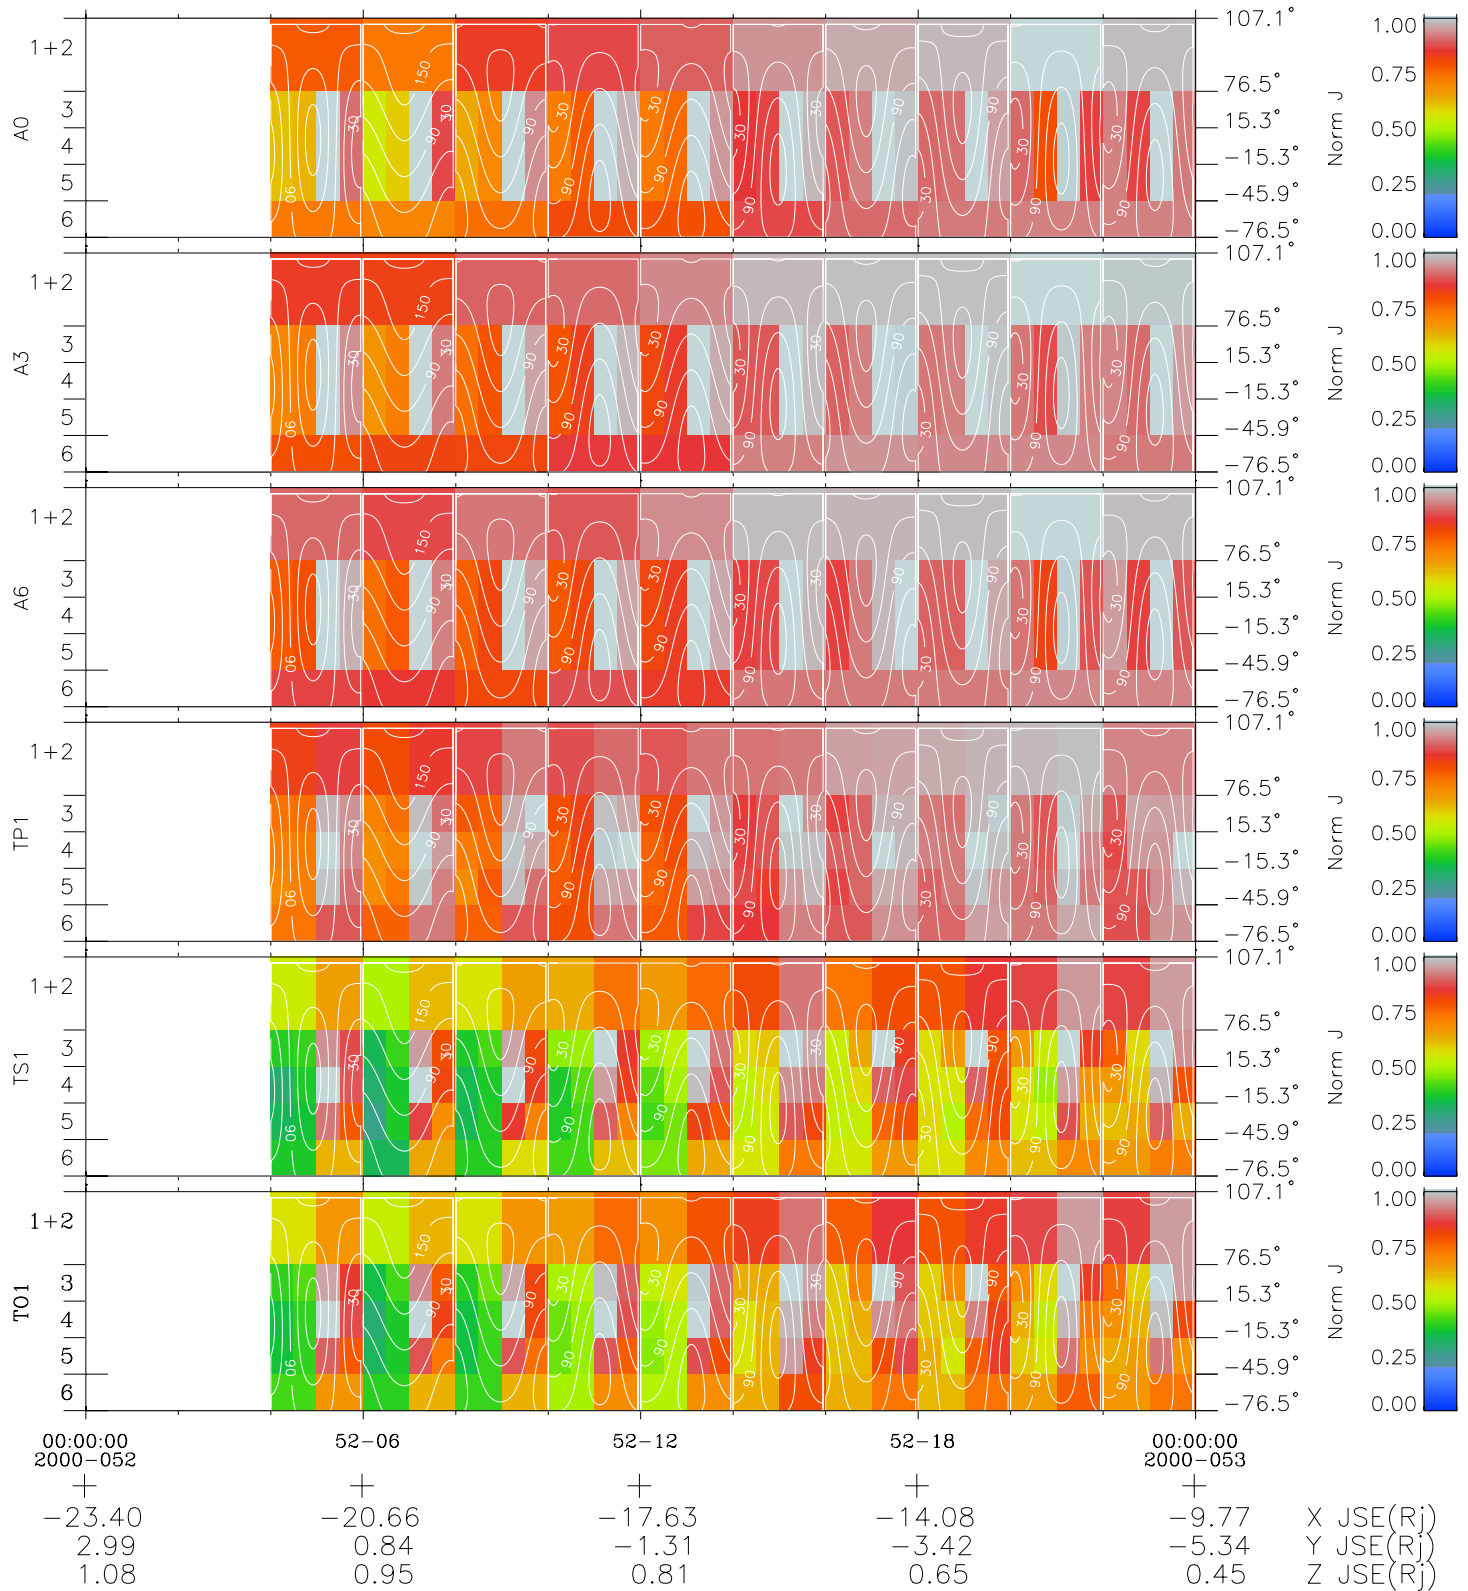

Galileo EPD Real Time All-Sky Anisotropies 00052

Software Version: RTSKY_NORM V 1.20
 Data Production: 10-03-01
 Plot Production: Mon Sep 17 08:53:34 2001
 Color File: wondr3
 Geofactor File: 1.1

- ◇ = Jupiter look direction
- = Corotation look direction