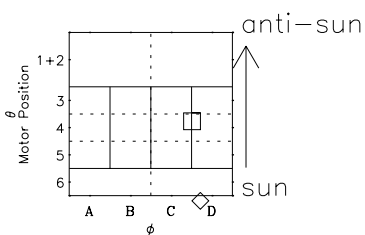

Galileo EPD Real-Time Six-Sector 00052

Software Version: RTLINE_R6 V 1.20
Data Production: 10-03-01
Plot Production: Mon Sep 17 08:54:48 2001

◇ = Jupiter look direction
□ = Corotation look direction