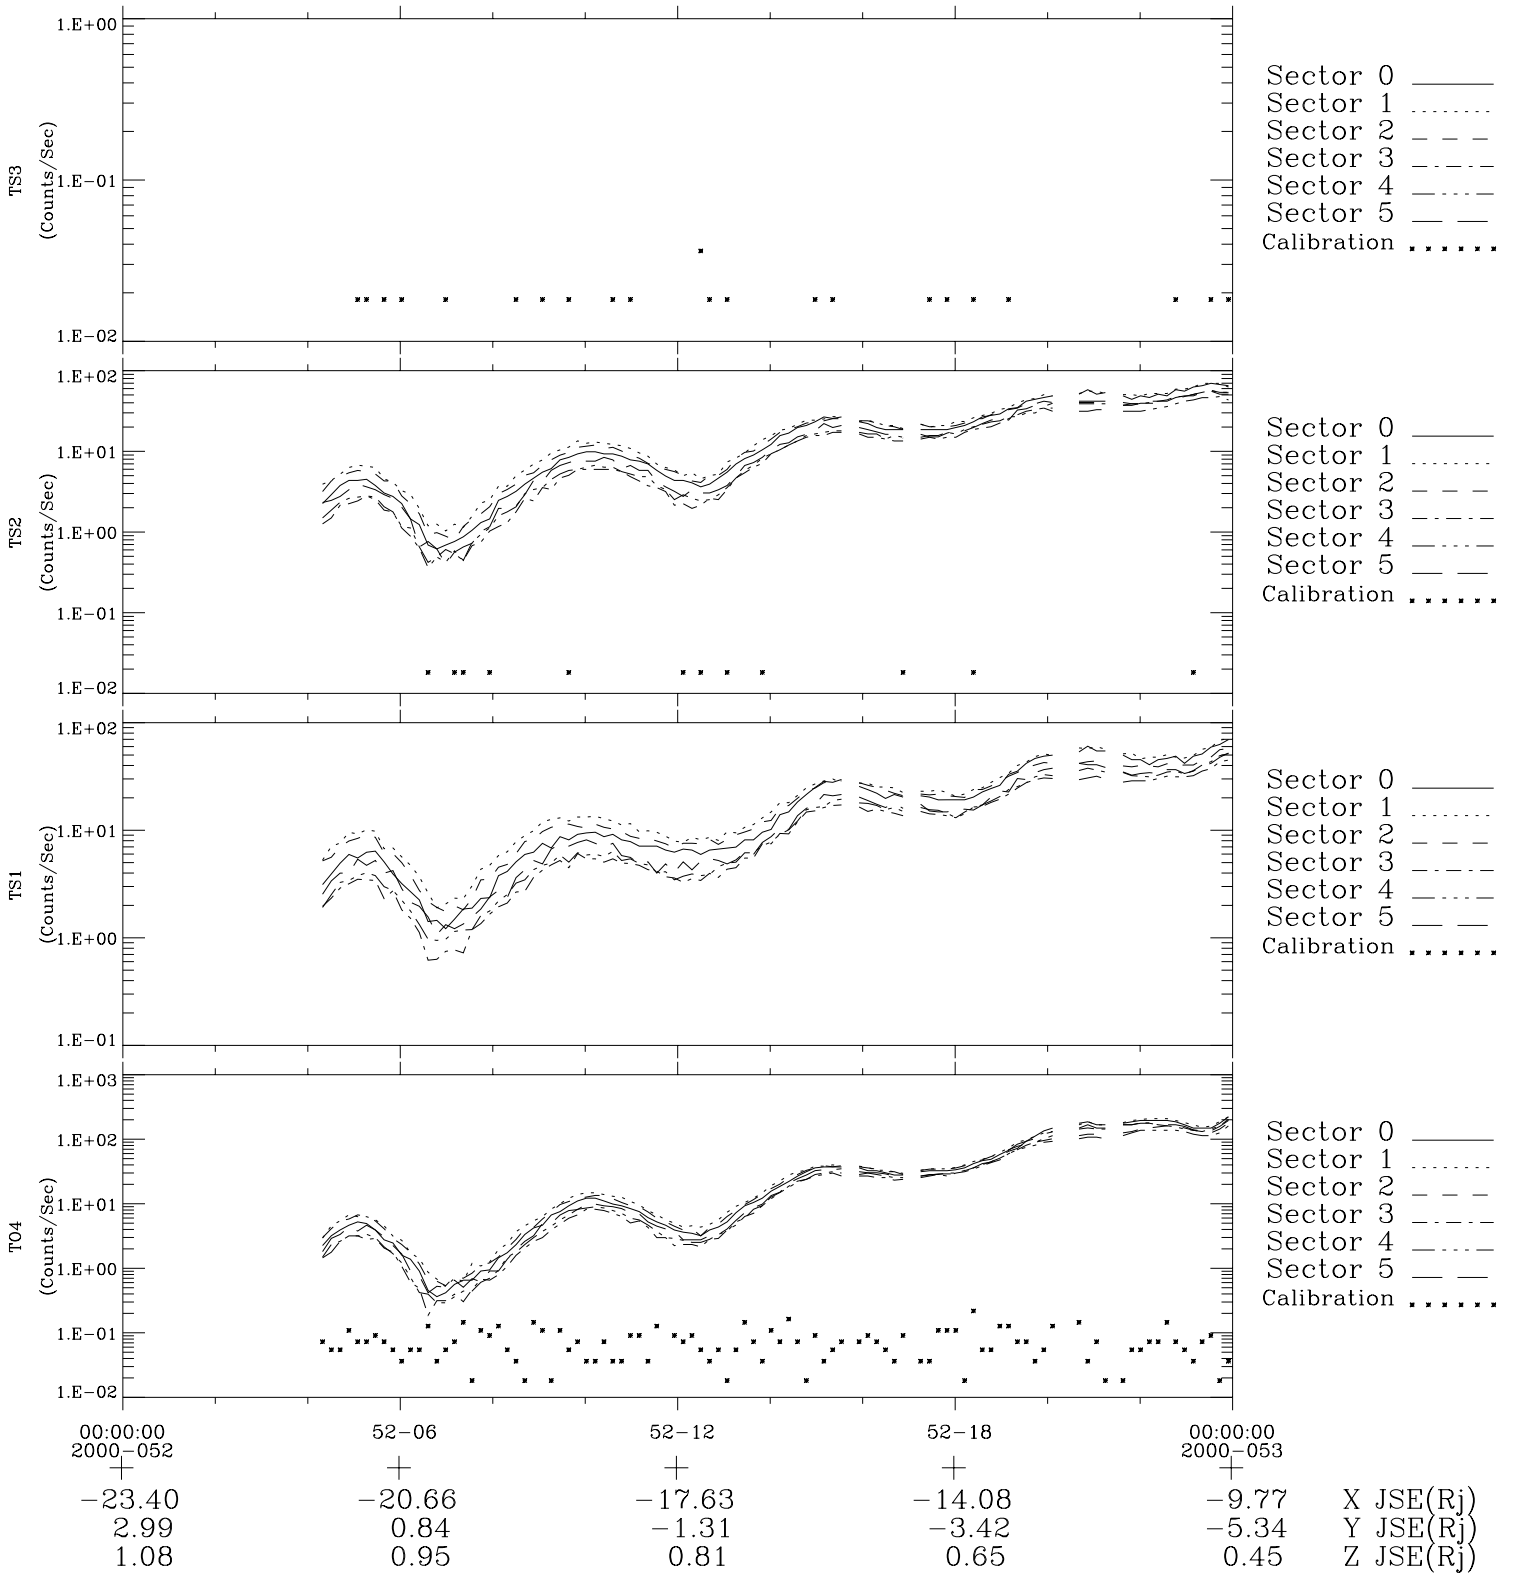

Galileo EPD Real-Time Six-Sector 00052

Software Version: RTLINE_R6 V 1.20
Data Production: 10-03-01
Plot Production: Mon Sep 17 08:54:48 2001

◇ = Jupiter look direction
□ = Corotation look direction