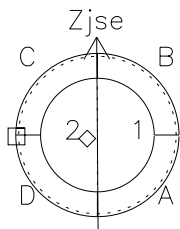

Galileo EPD Real-Time Six-Sector 00052

Software Version: RTLINE_R6 V 1.20
Data Production: 10-03-01
Plot Production: Mon Sep 17 08:54:48 2001

◇ = Jupiter look direction
□ = Corotation look direction