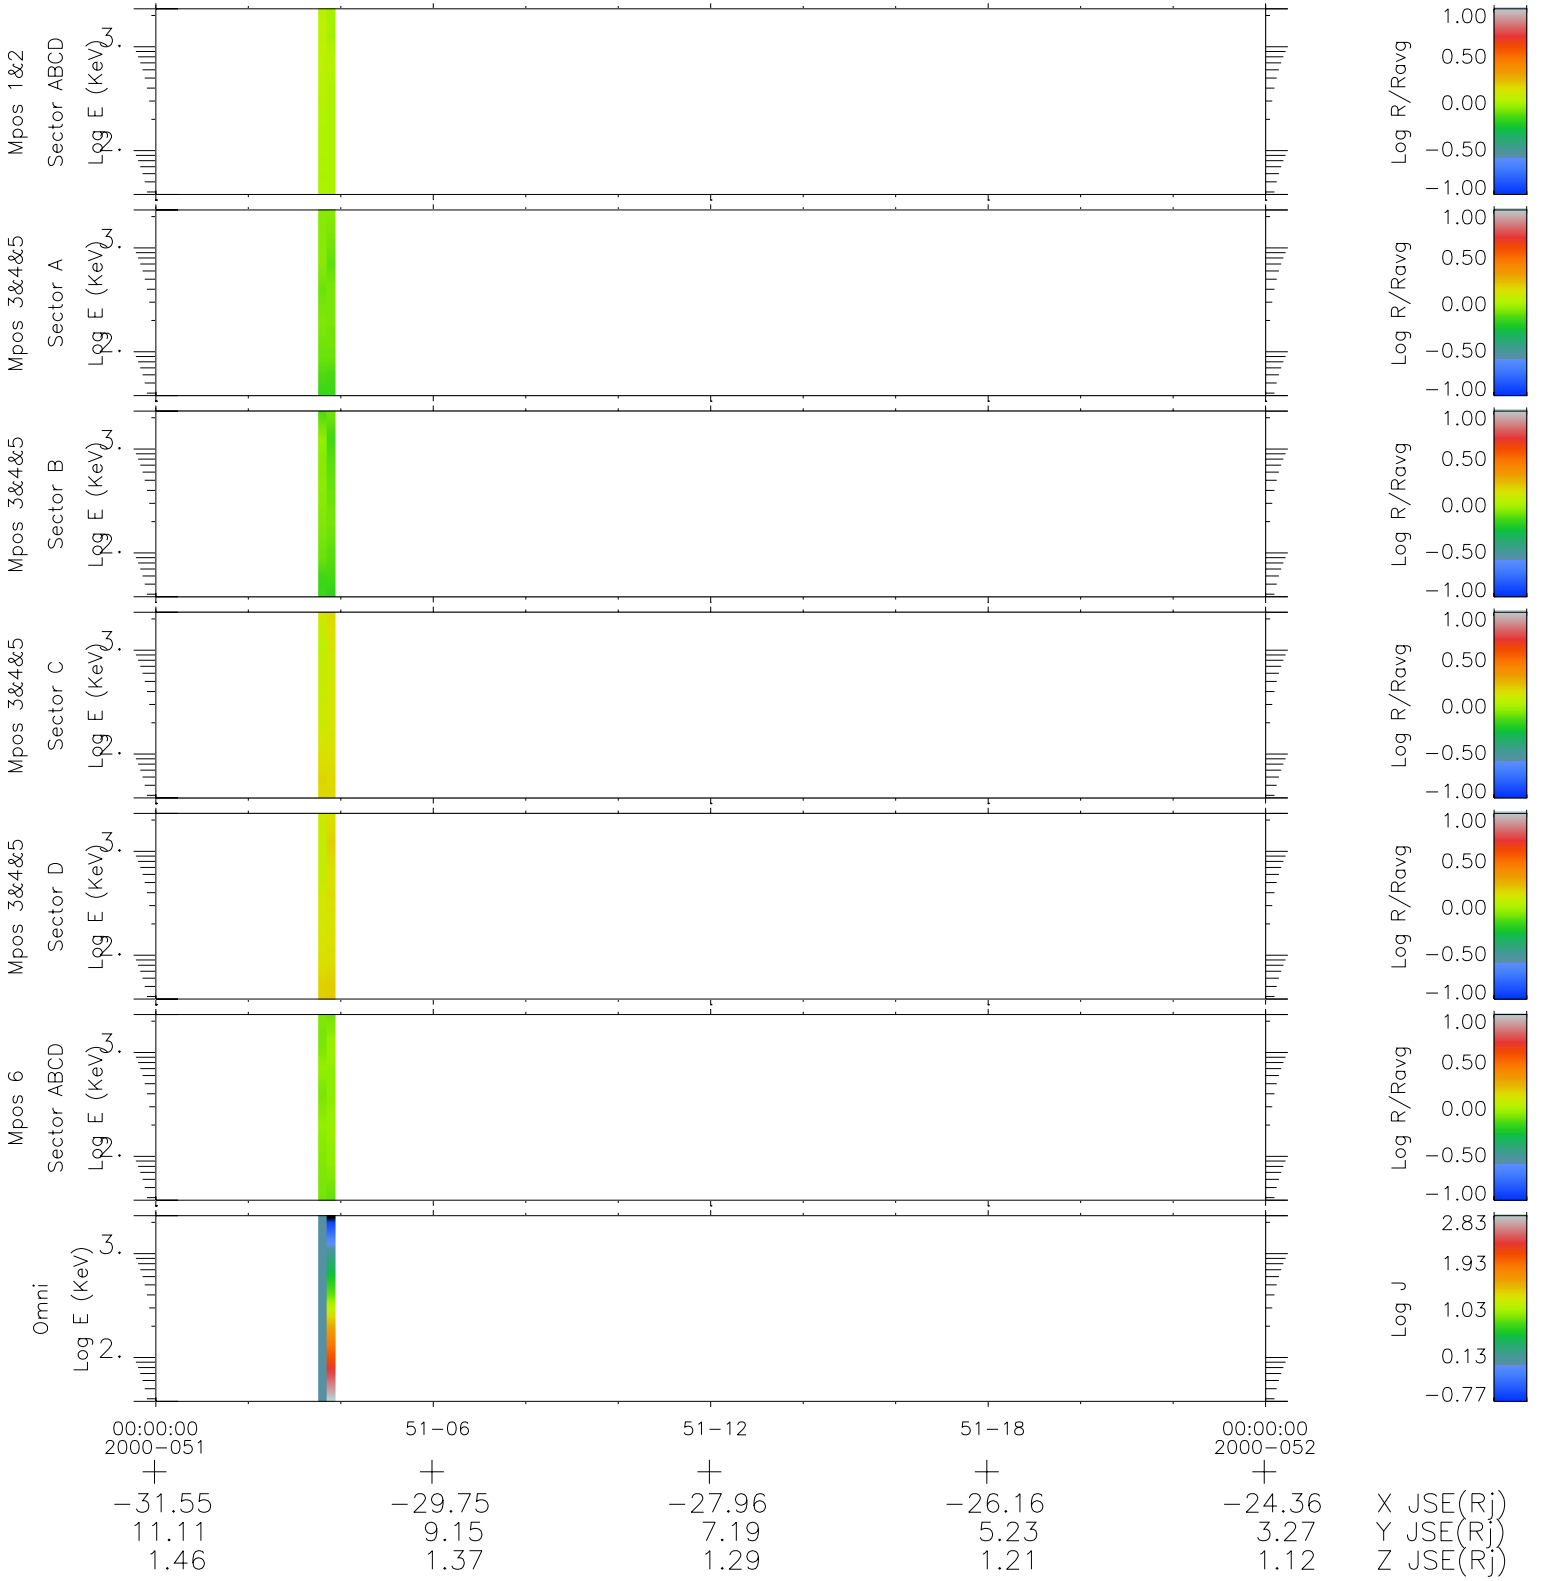

Galileo EPD Real Time R6 Ions Spectra 00051

Software Version: RTSPEC_R6 V 1.20
 Data Production: 10-03-01
 Plot Production: Mon Sep 17 08:47:00 2001
 Color File: wondr3
 Geofactor File: 1.1

- ◇ = Jupiter look direction
- = Corotation look direction