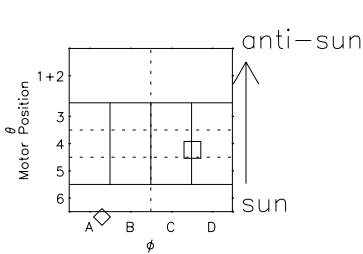

Galileo EPD Real Time R6 Ions Spectra 00051

Software Version: RTSPEC_R6 V 1.20
 Data Production: 10-03-01
 Plot Production: Mon Sep 17 08:47:00 2001
 Color File: wondr3
 Geofactor File: 1.1

- ◇ = Jupiter look direction
- = Corotation look direction