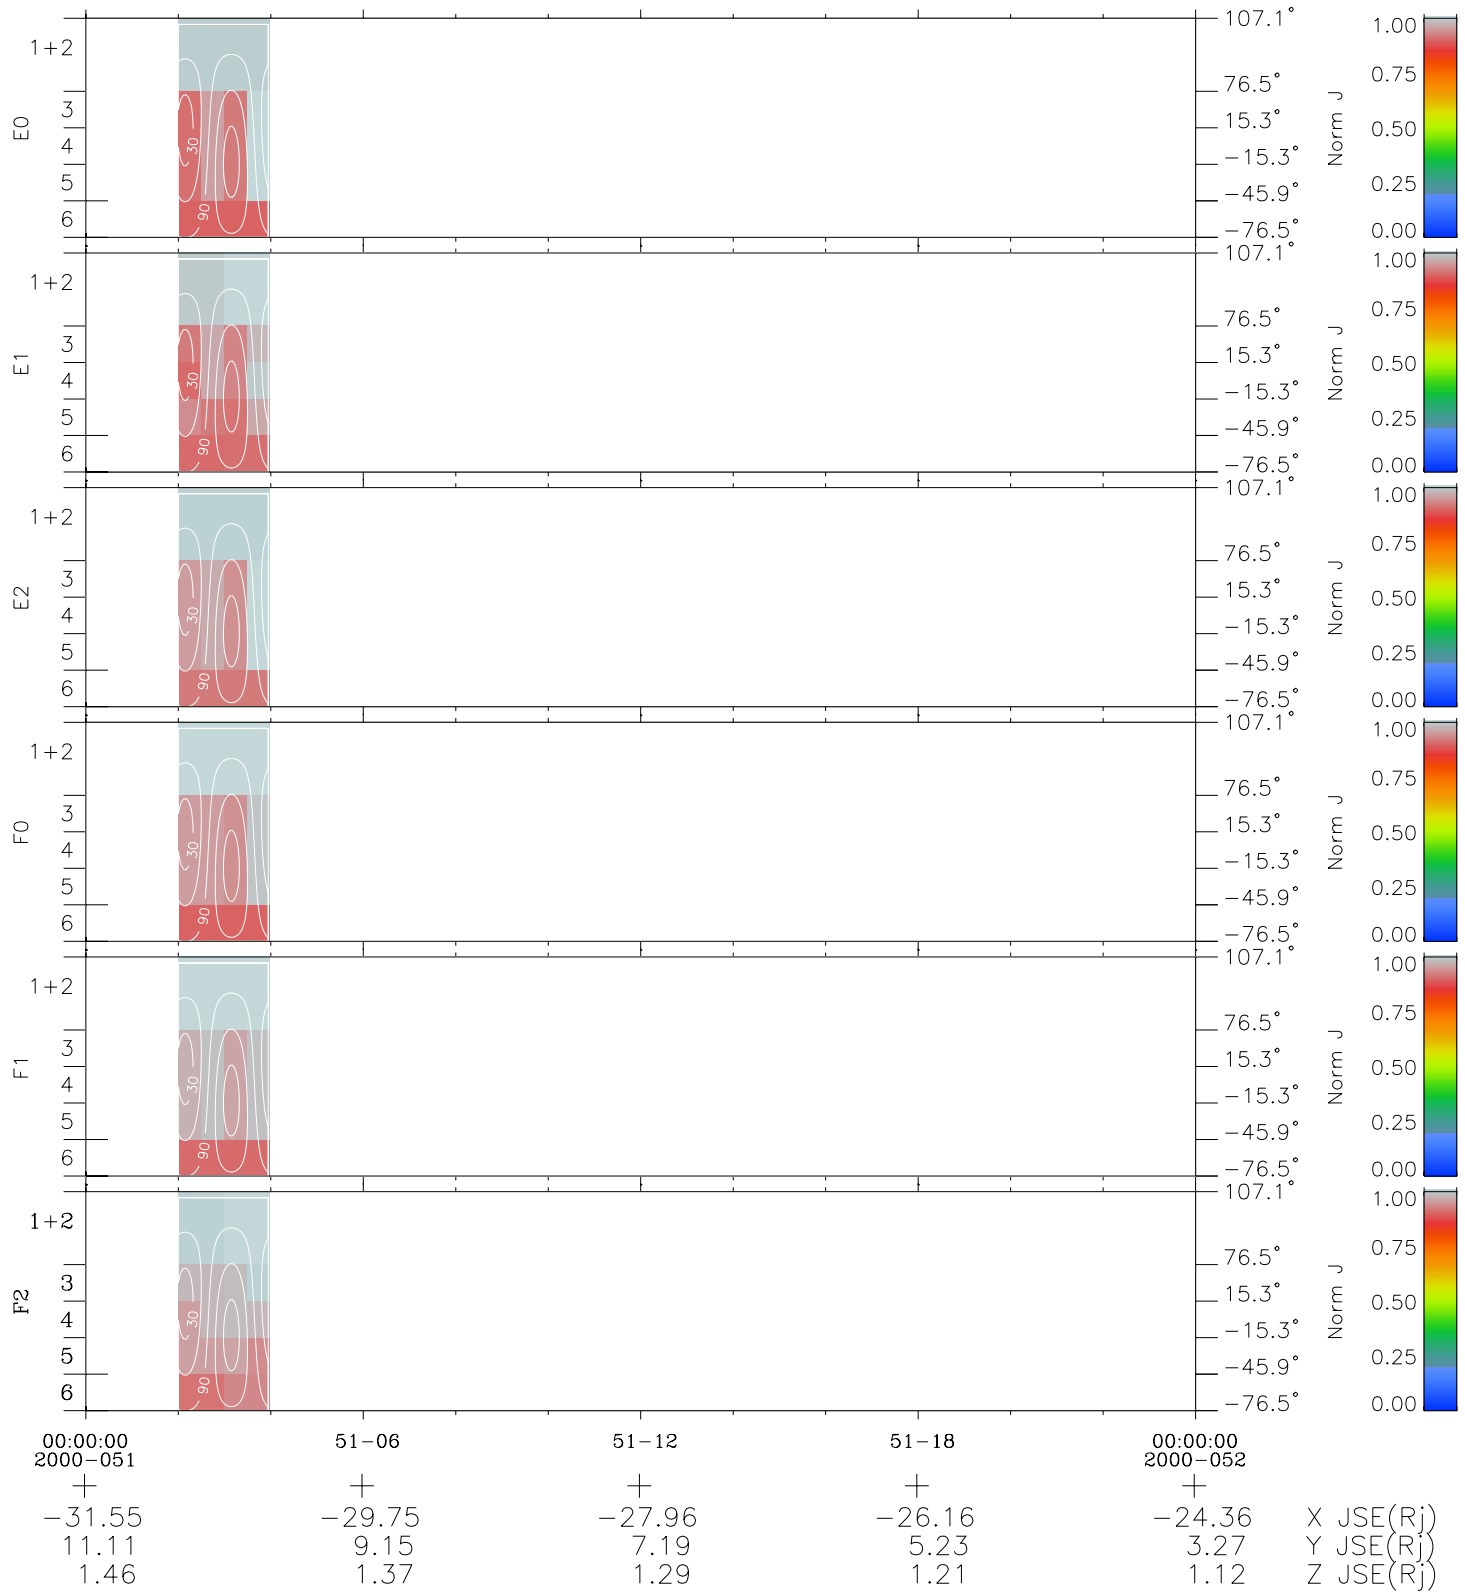

# Galileo EPD Real Time All-Sky Anisotropies 00051

Software Version: RTSKY\_NORM V 1.20  
 Data Production: 10-03-01  
 Plot Production: Mon Sep 17 08:47:16 2001  
 Color File: wondr3  
 Geofactor File: 1.1

- ◇ = Jupiter look direction
- = Corotation look direction