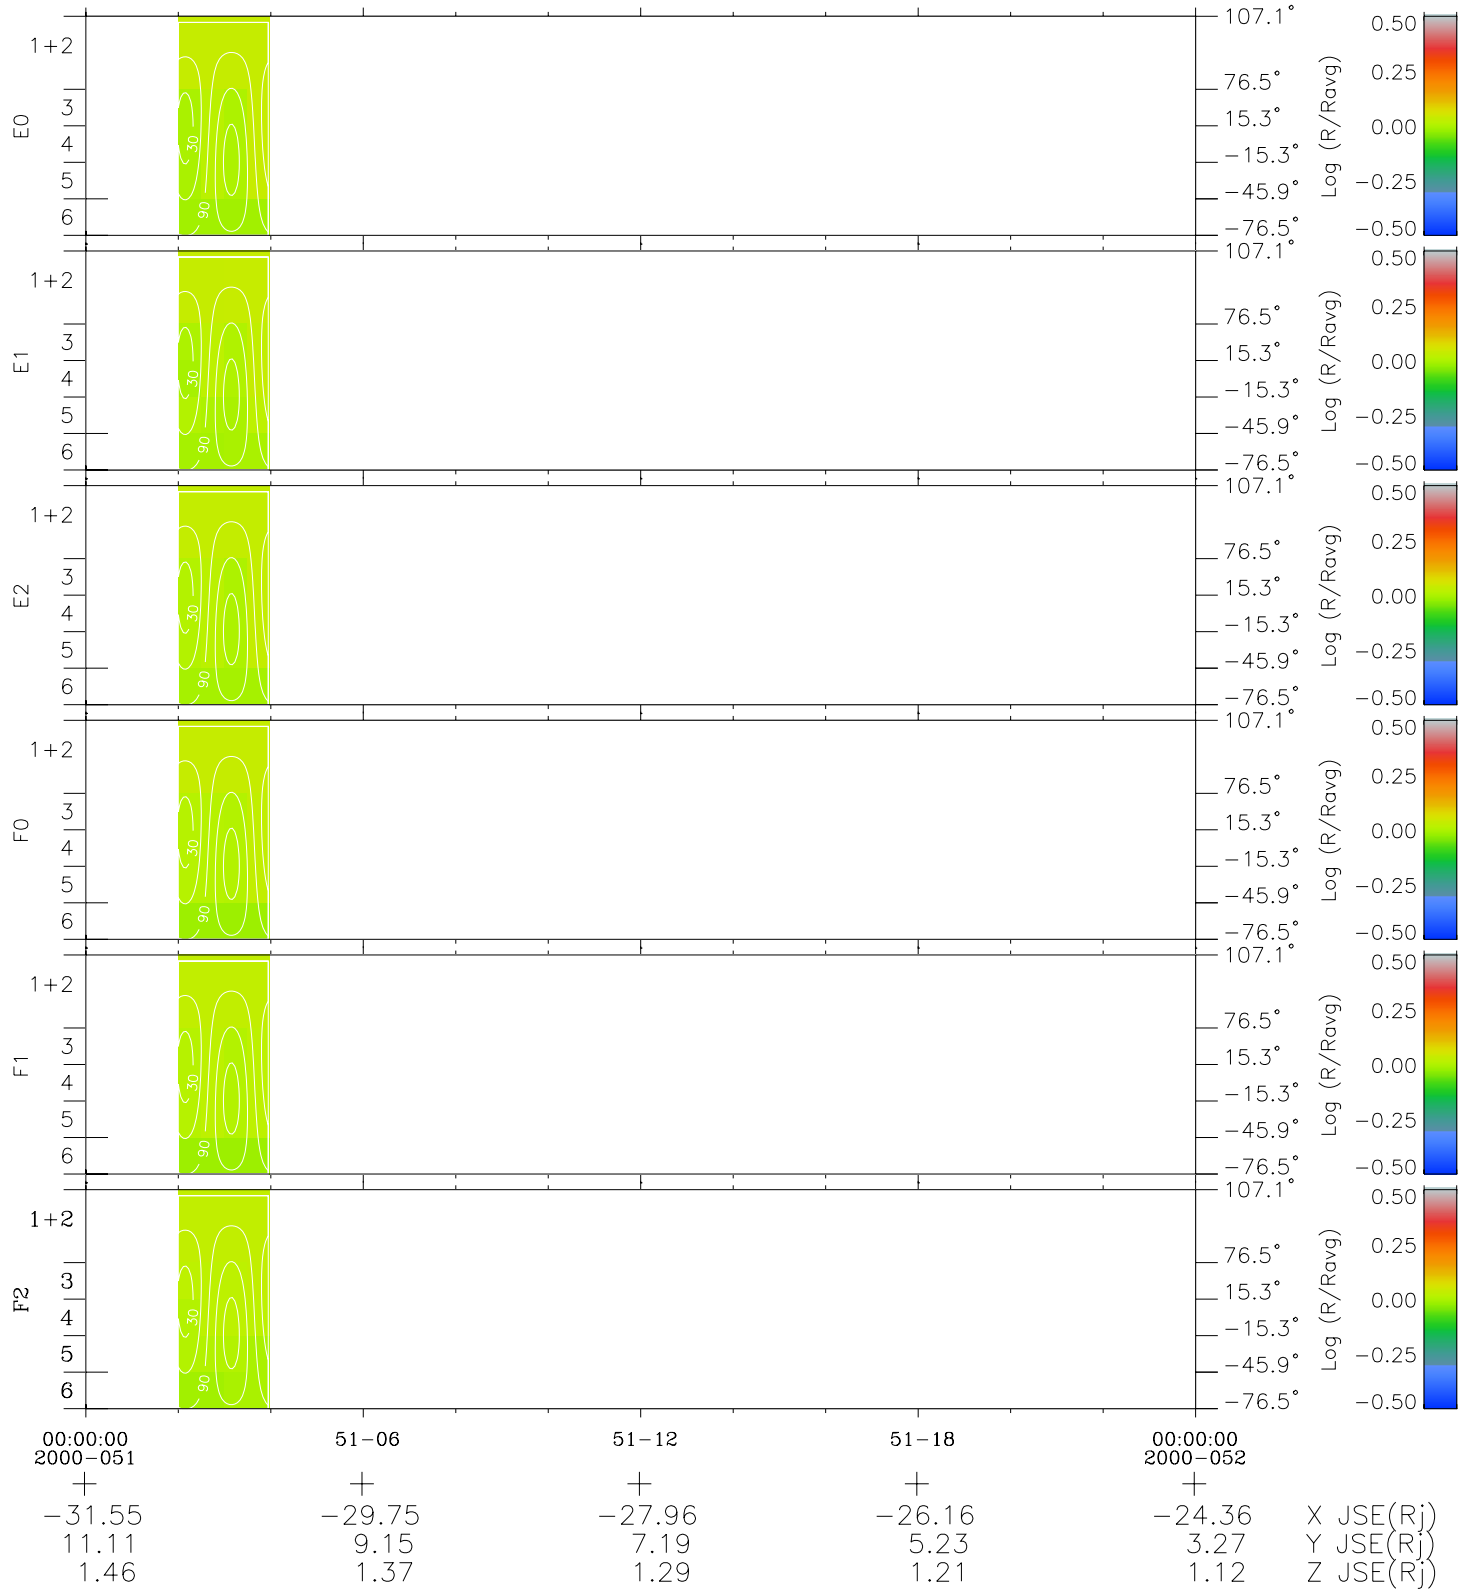

Galileo EPD Real Time All-Sky Anisotropies 00051

Software Version: RTSKY_MEAN V 1.20
 Data Production: 10-03-01
 Plot Production: Mon Sep 17 08:47:10 2001
 Color File: wondr3
 Geofactor File: 1.1

- ◇ = Jupiter look direction
- = Corotation look direction