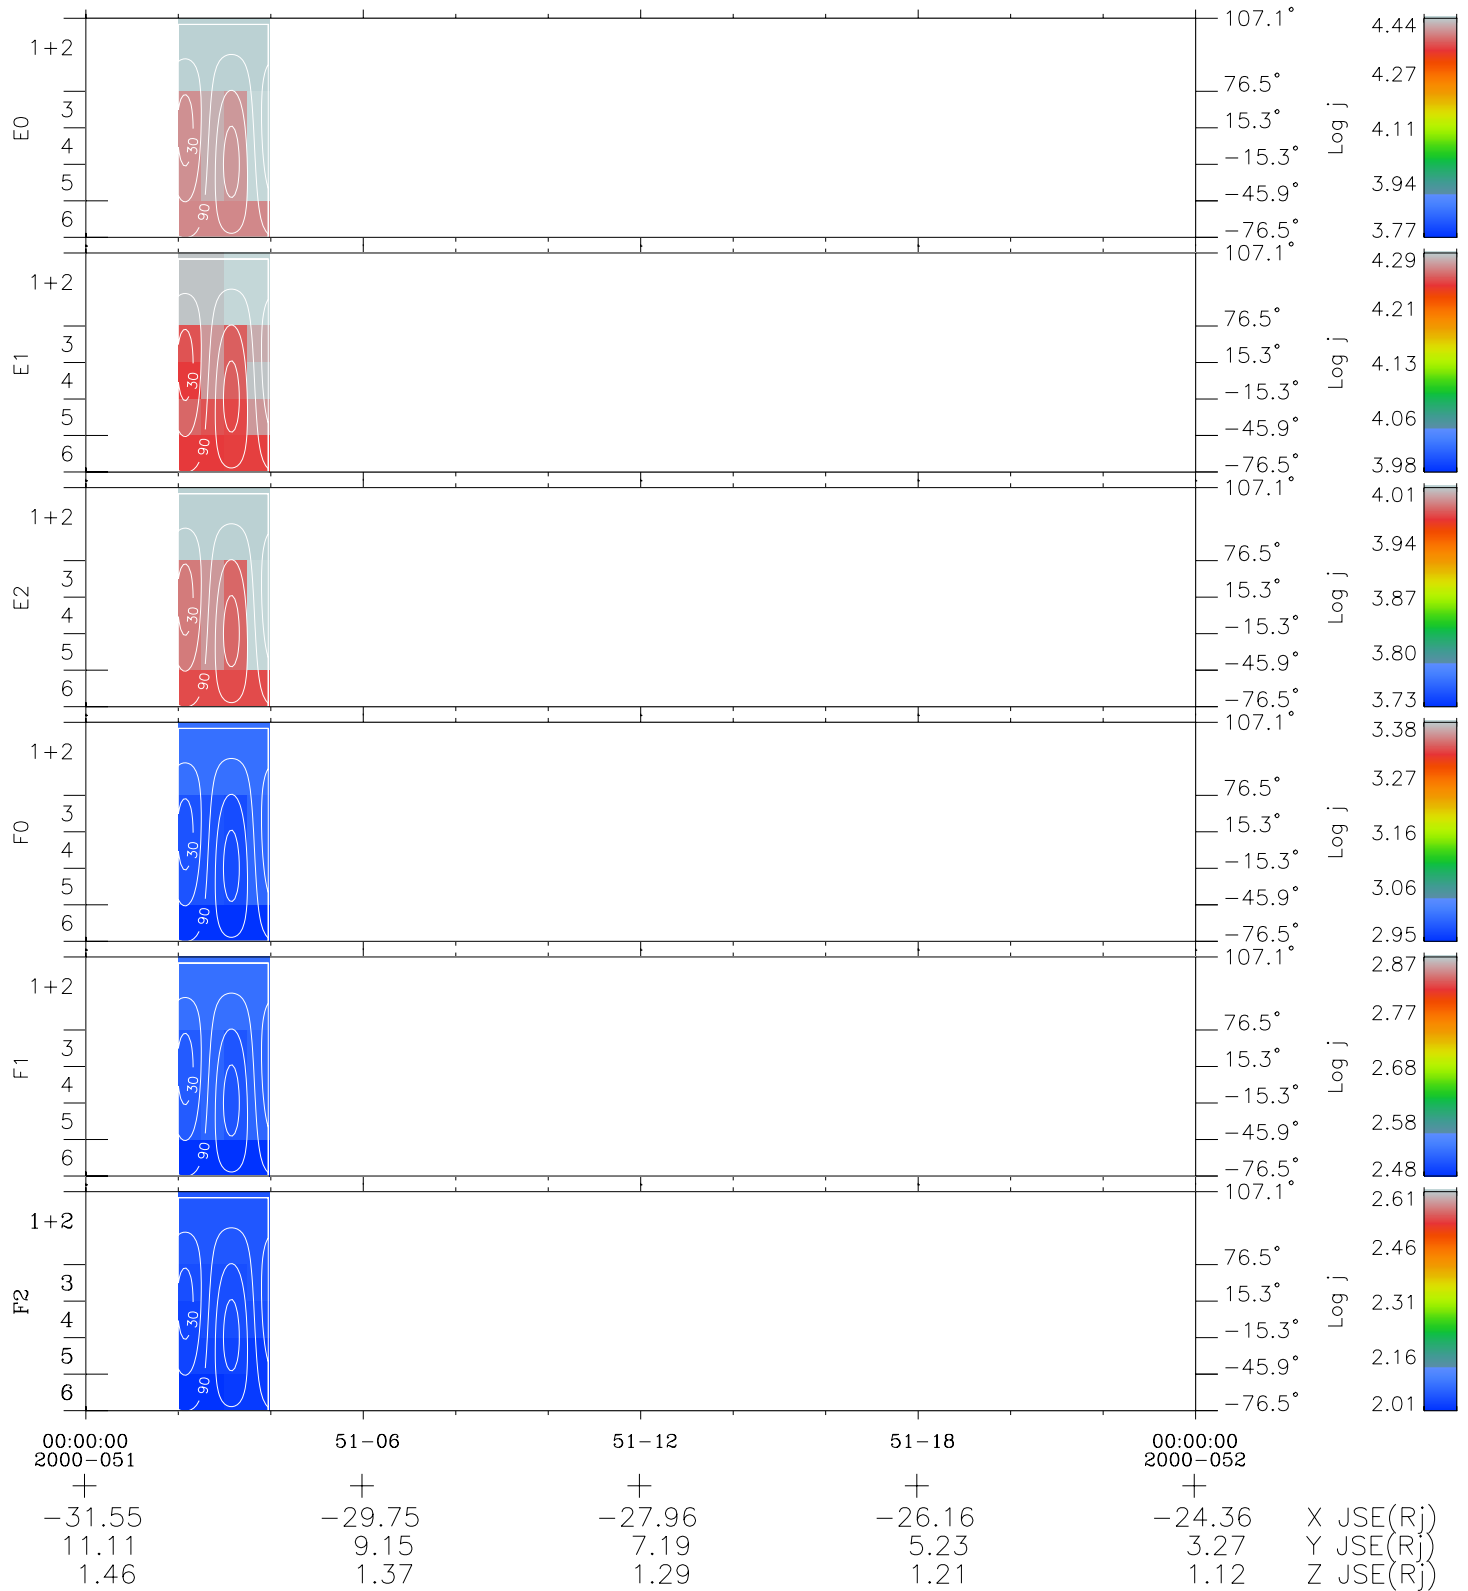

# Galileo EPD Real Time All-Sky Anisotropies 00051

Software Version: RTSKY\_FLUX V 1.20  
 Data Production: 10-03-01  
 Plot Production: Mon Sep 17 08:47:13 2001  
 Color File: wondr3  
 Geofactor File: 1.1

- ◇ = Jupiter look direction
- = Corotation look direction