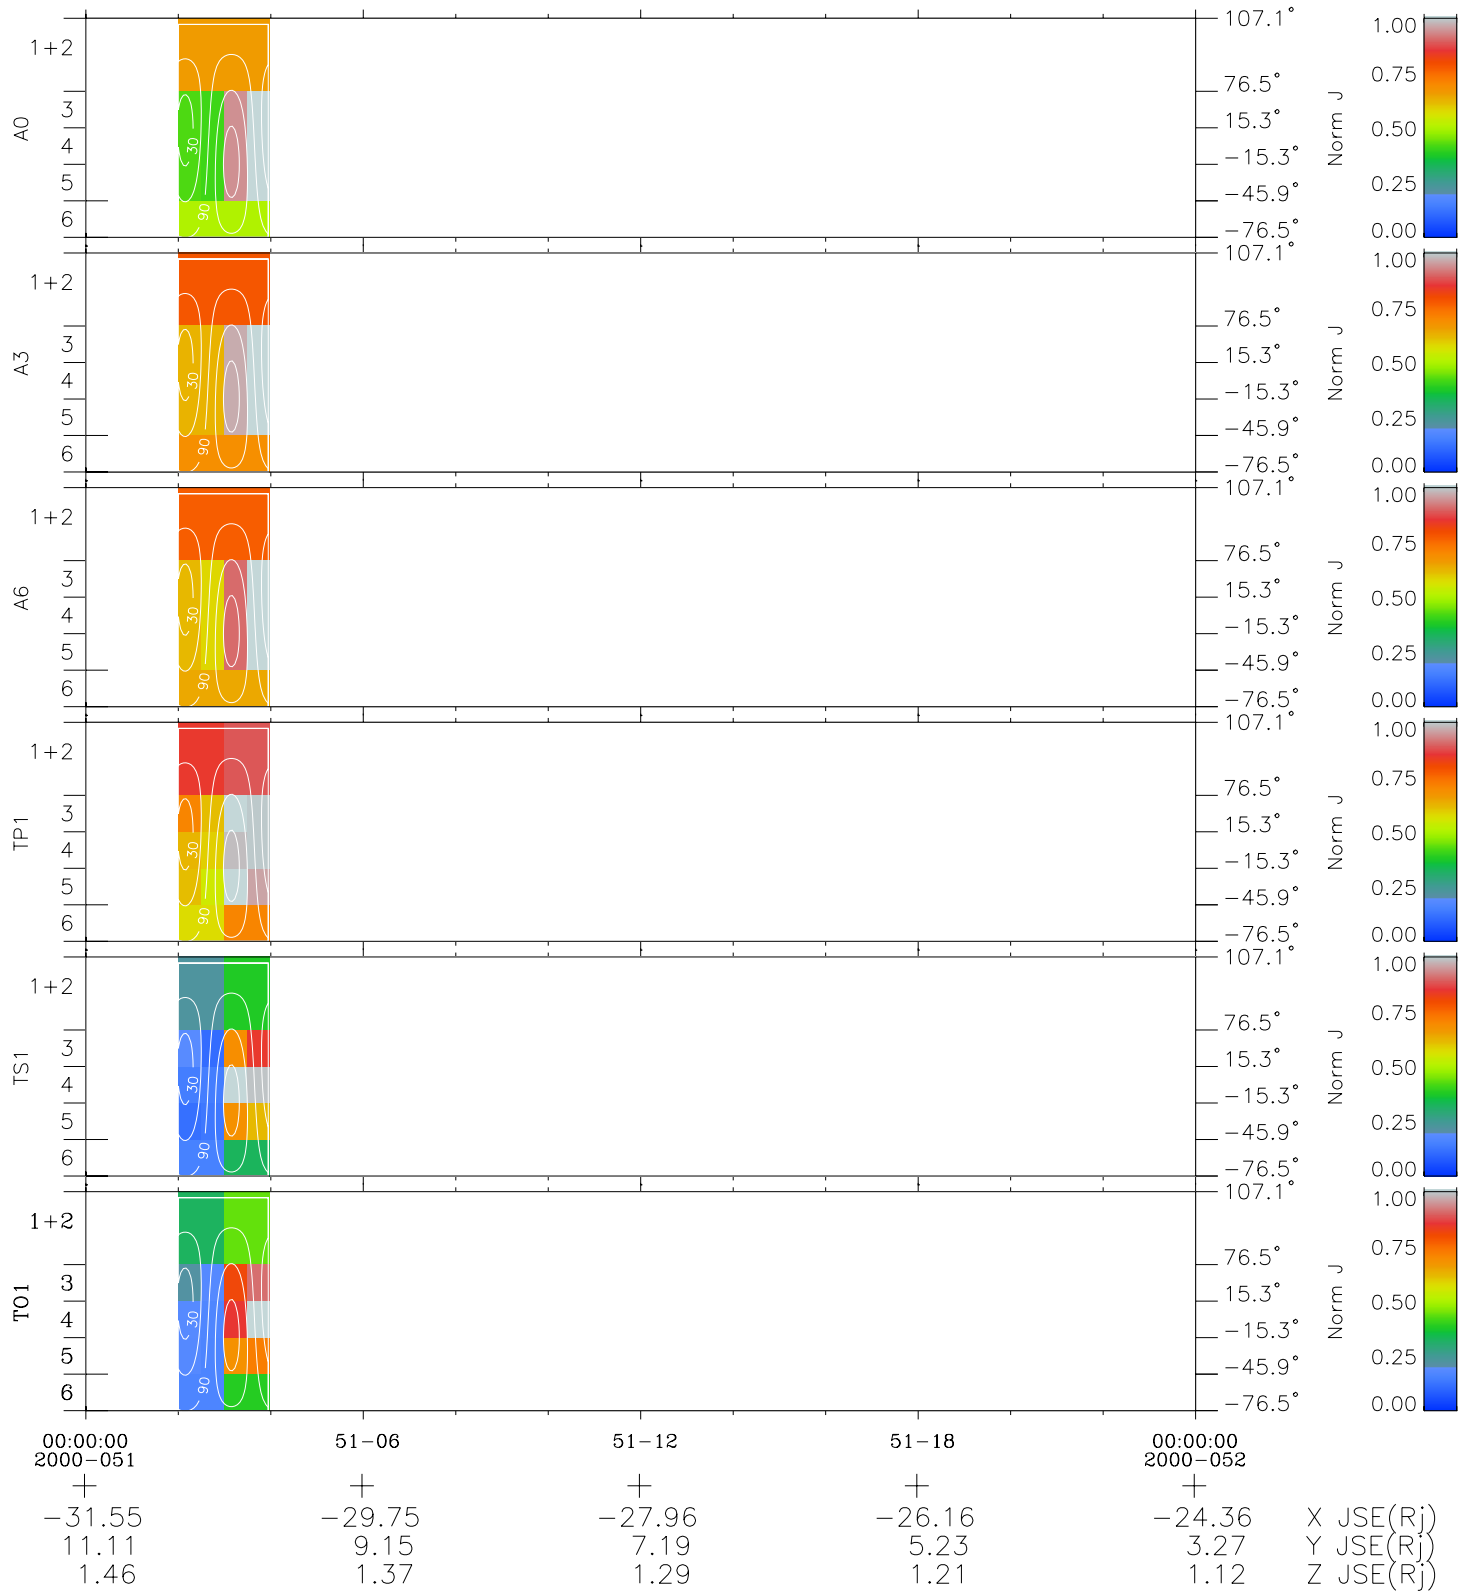

Galileo EPD Real Time All-Sky Anisotropies 00051

Software Version: RTSKY_NORM V 1.20
 Data Production: 10-03-01
 Plot Production: Mon Sep 17 08:47:15 2001
 Color File: wondr3
 Geofactor File: 1.1

◇ = Jupiter look direction
 □ = Corotation look direction