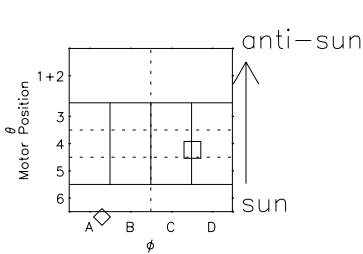

Galileo EPD Real Time All-Sky Anisotropies 00051

Software Version: RTSKY_NORM V 1.20
 Data Production: 10-03-01
 Plot Production: Mon Sep 17 08:47:15 2001
 Color File: wondr3
 Geofactor File: 1.1

◇ = Jupiter look direction
 □ = Corotation look direction