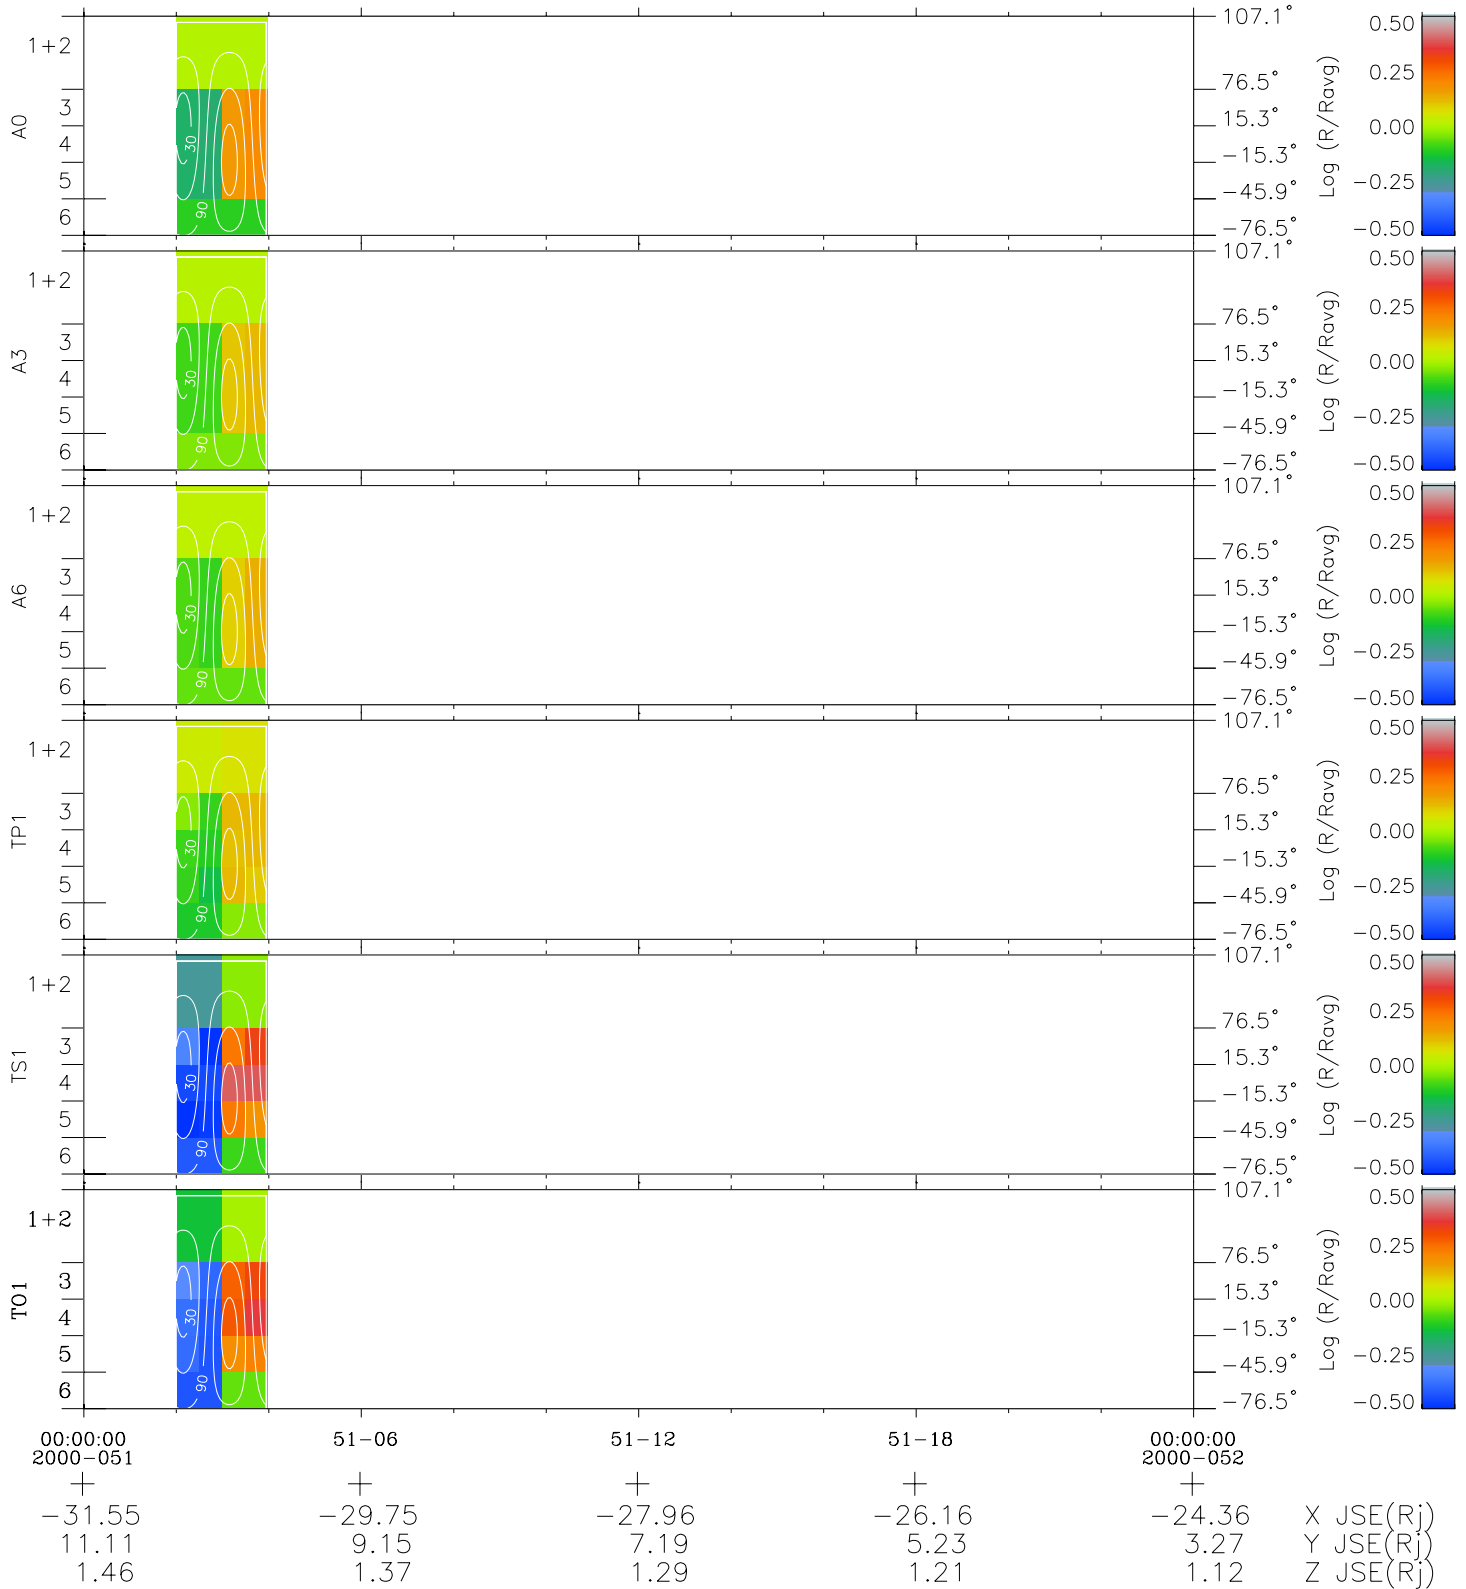

Galileo EPD Real Time All-Sky Anisotropies 00051

Software Version: RTSKY_MEAN V 1.20
 Data Production: 10-03-01
 Plot Production: Mon Sep 17 08:47:08 2001
 Color File: wondr3
 Geofactor File: 1.1

- ◇ = Jupiter look direction
- = Corotation look direction