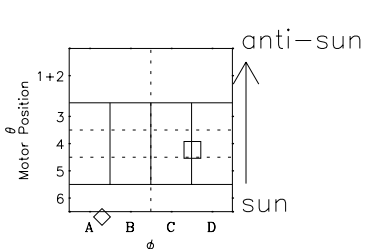

Galileo EPD Real-Time Omni 00051

Software Version: RTLINE_OMNI V 1.20
Data Production: 10-03-01
Plot Production: Mon Sep 17 08:47:42 2001

- ◇ = Jupiter look direction
- = Corotation look direction