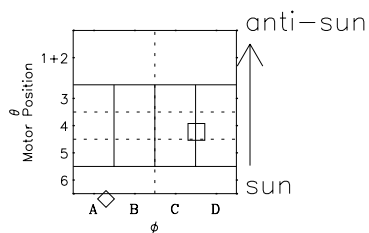

Galileo EPD Real-Time Omni 00051

Software Version: RTLINE_OMNI V 1.20
Data Production: 10-03-01
Plot Production: Mon Sep 17 08:47:41 2001

- ◇ = Jupiter look direction
- = Corotation look direction