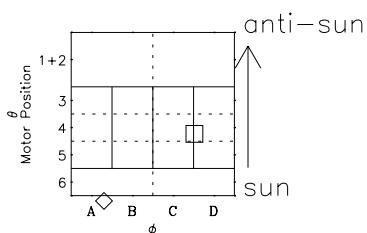

# Galileo EPD Real-Time Six-Sector 00051

Software Version: RTLINE\_R6 V 1.20  
Data Production: 10-03-01  
Plot Production: Mon Sep 17 08:47:46 2001

- ◇ = Jupiter look direction
- = Corotation look direction