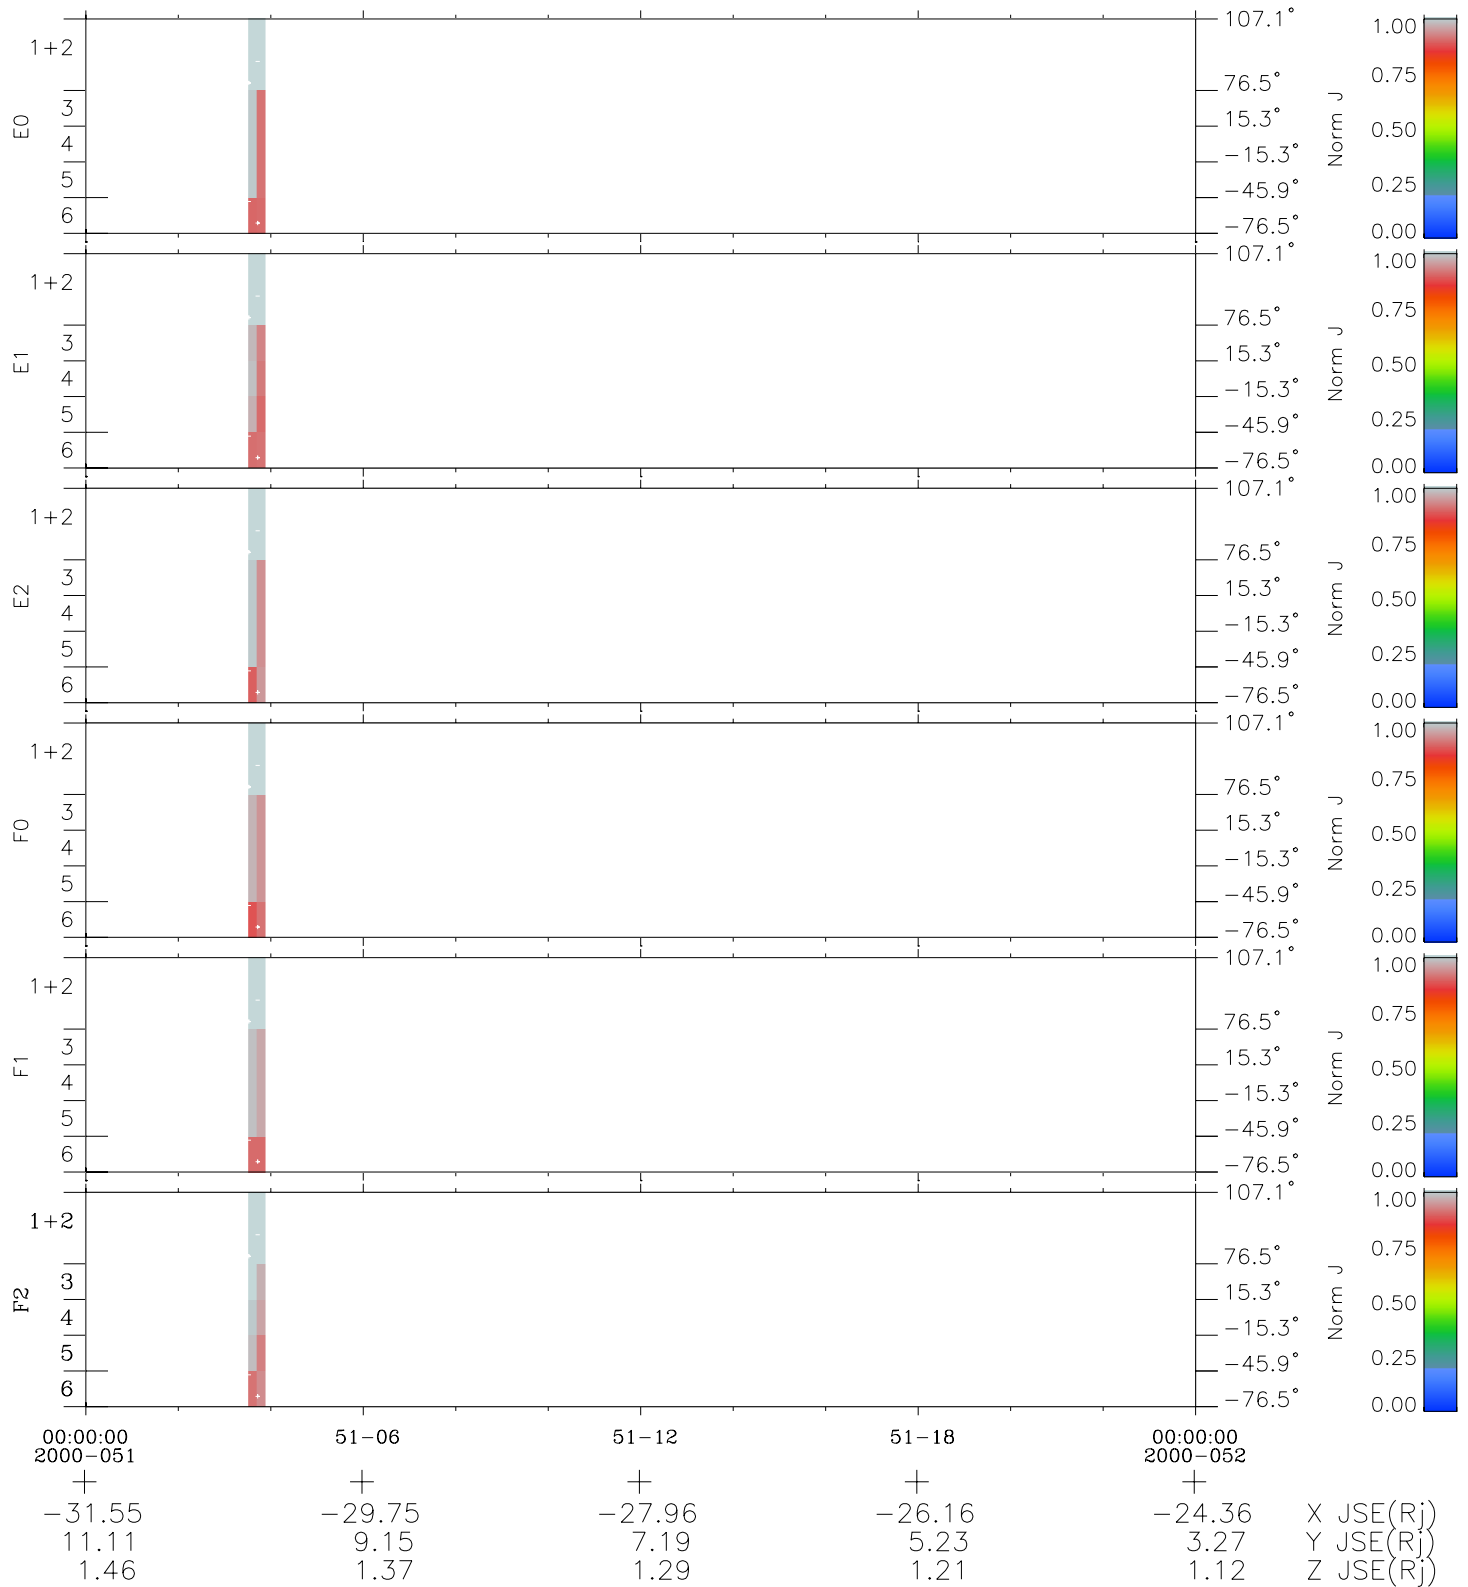

Galileo EPD Real Elevation Anisotropies 00051

Software Version: RTELEV_NORM V 1.20
 Data Production: 10-03-01
 Plot Production: Mon Sep 17 08:47:28 2001
 Color File: wondr3
 Geofactor File: 1.1

- ◇ = Jupiter look direction
- = Corotation look direction