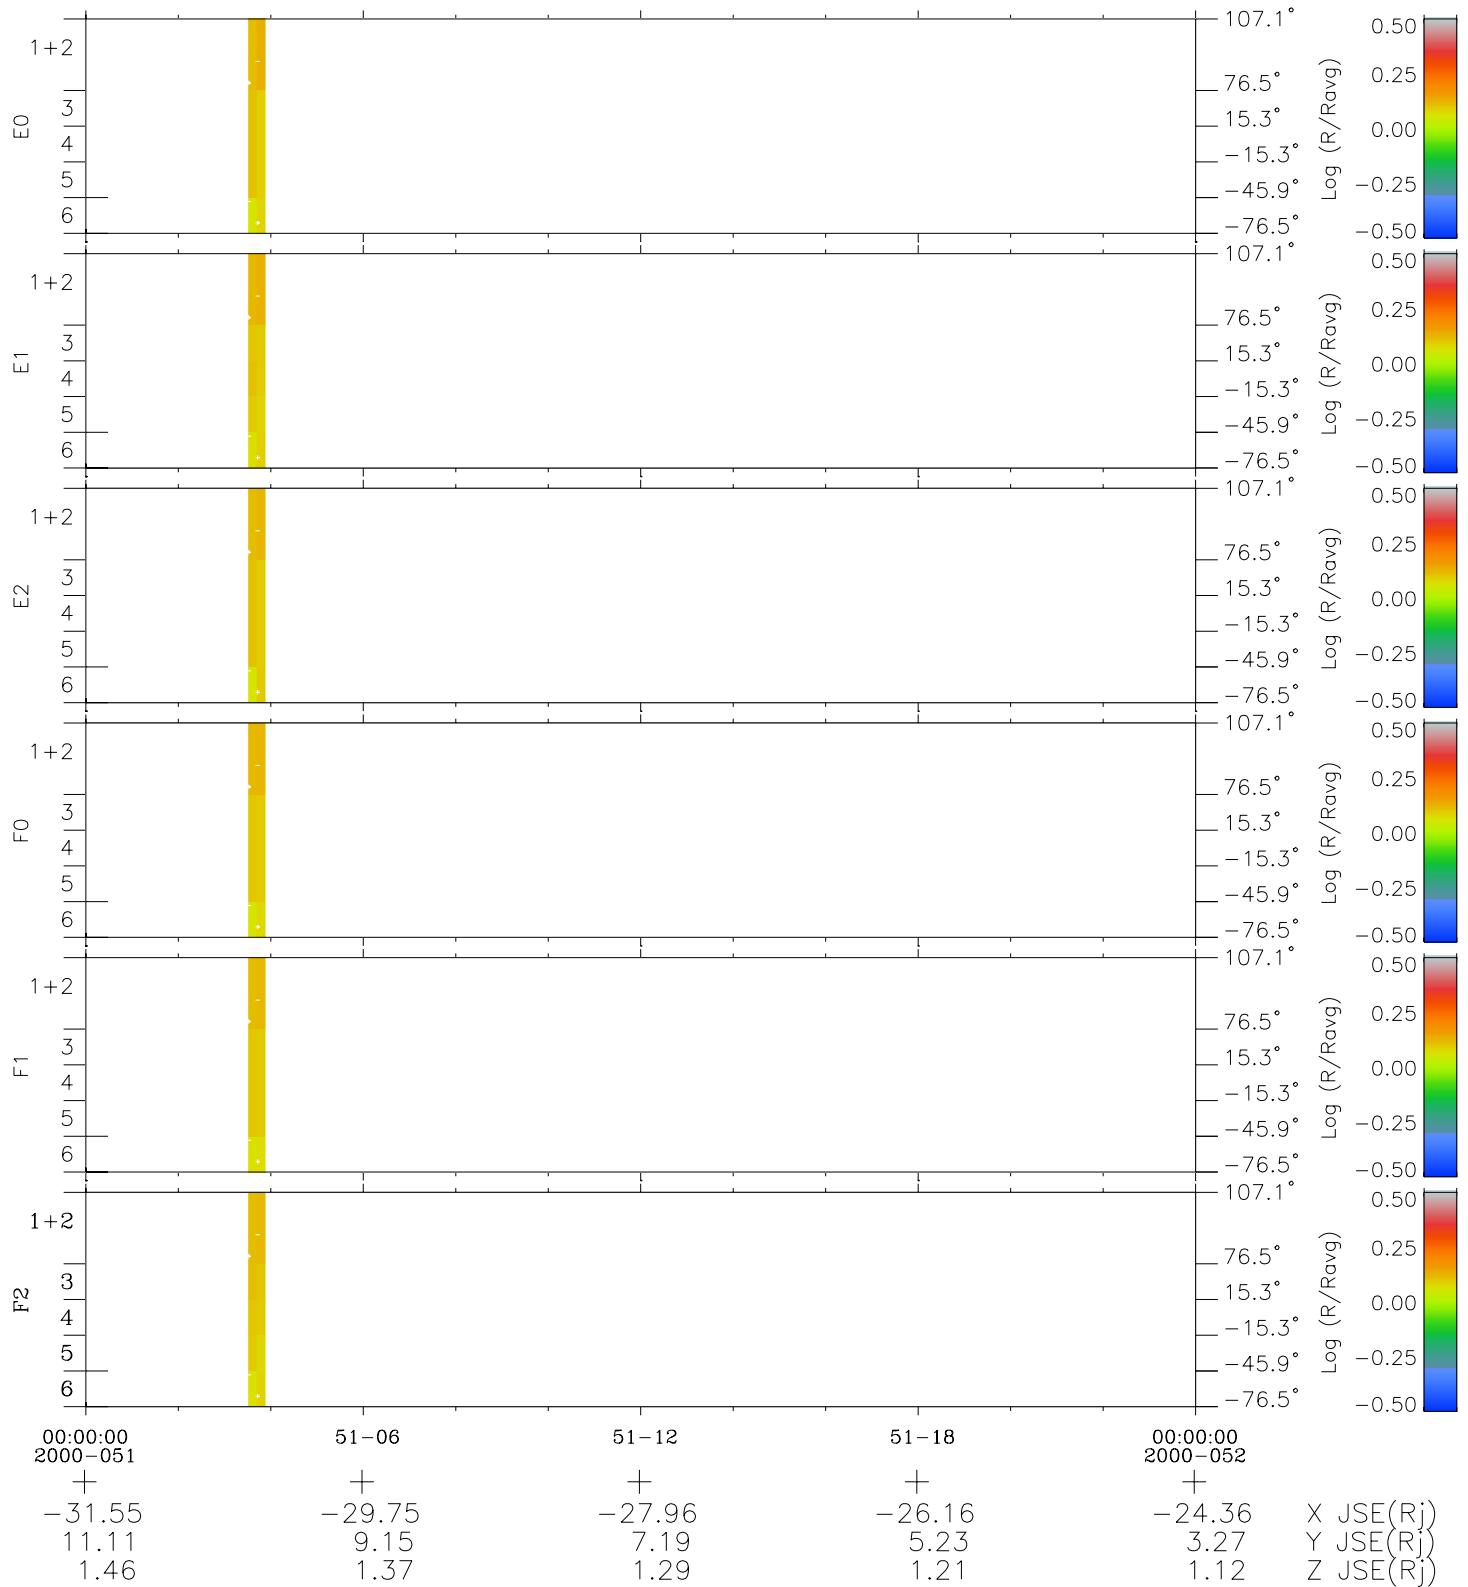

Galileo EPD Real Elevation Anisotropies 00051

Software Version: RTELEV_MEAN V 1.20
 Data Production: 10-03-01
 Plot Production: Mon Sep 17 08:47:20 2001
 Color File: wondr3
 Geofactor File: 1.1

- ◇ = Jupiter look direction
- = Corotation look direction