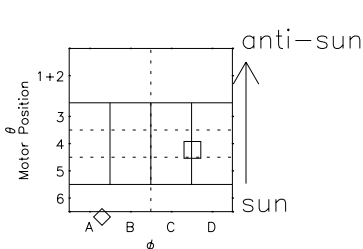

Galileo EPD Real Elevation Anisotropies 00051

Software Version: RTELEV_MEAN V 1.20
 Data Production: 10-03-01
 Plot Production: Mon Sep 17 08:47:20 2001
 Color File: wondr3
 Geofactor File: 1.1

- ◇ = Jupiter look direction
- = Corotation look direction