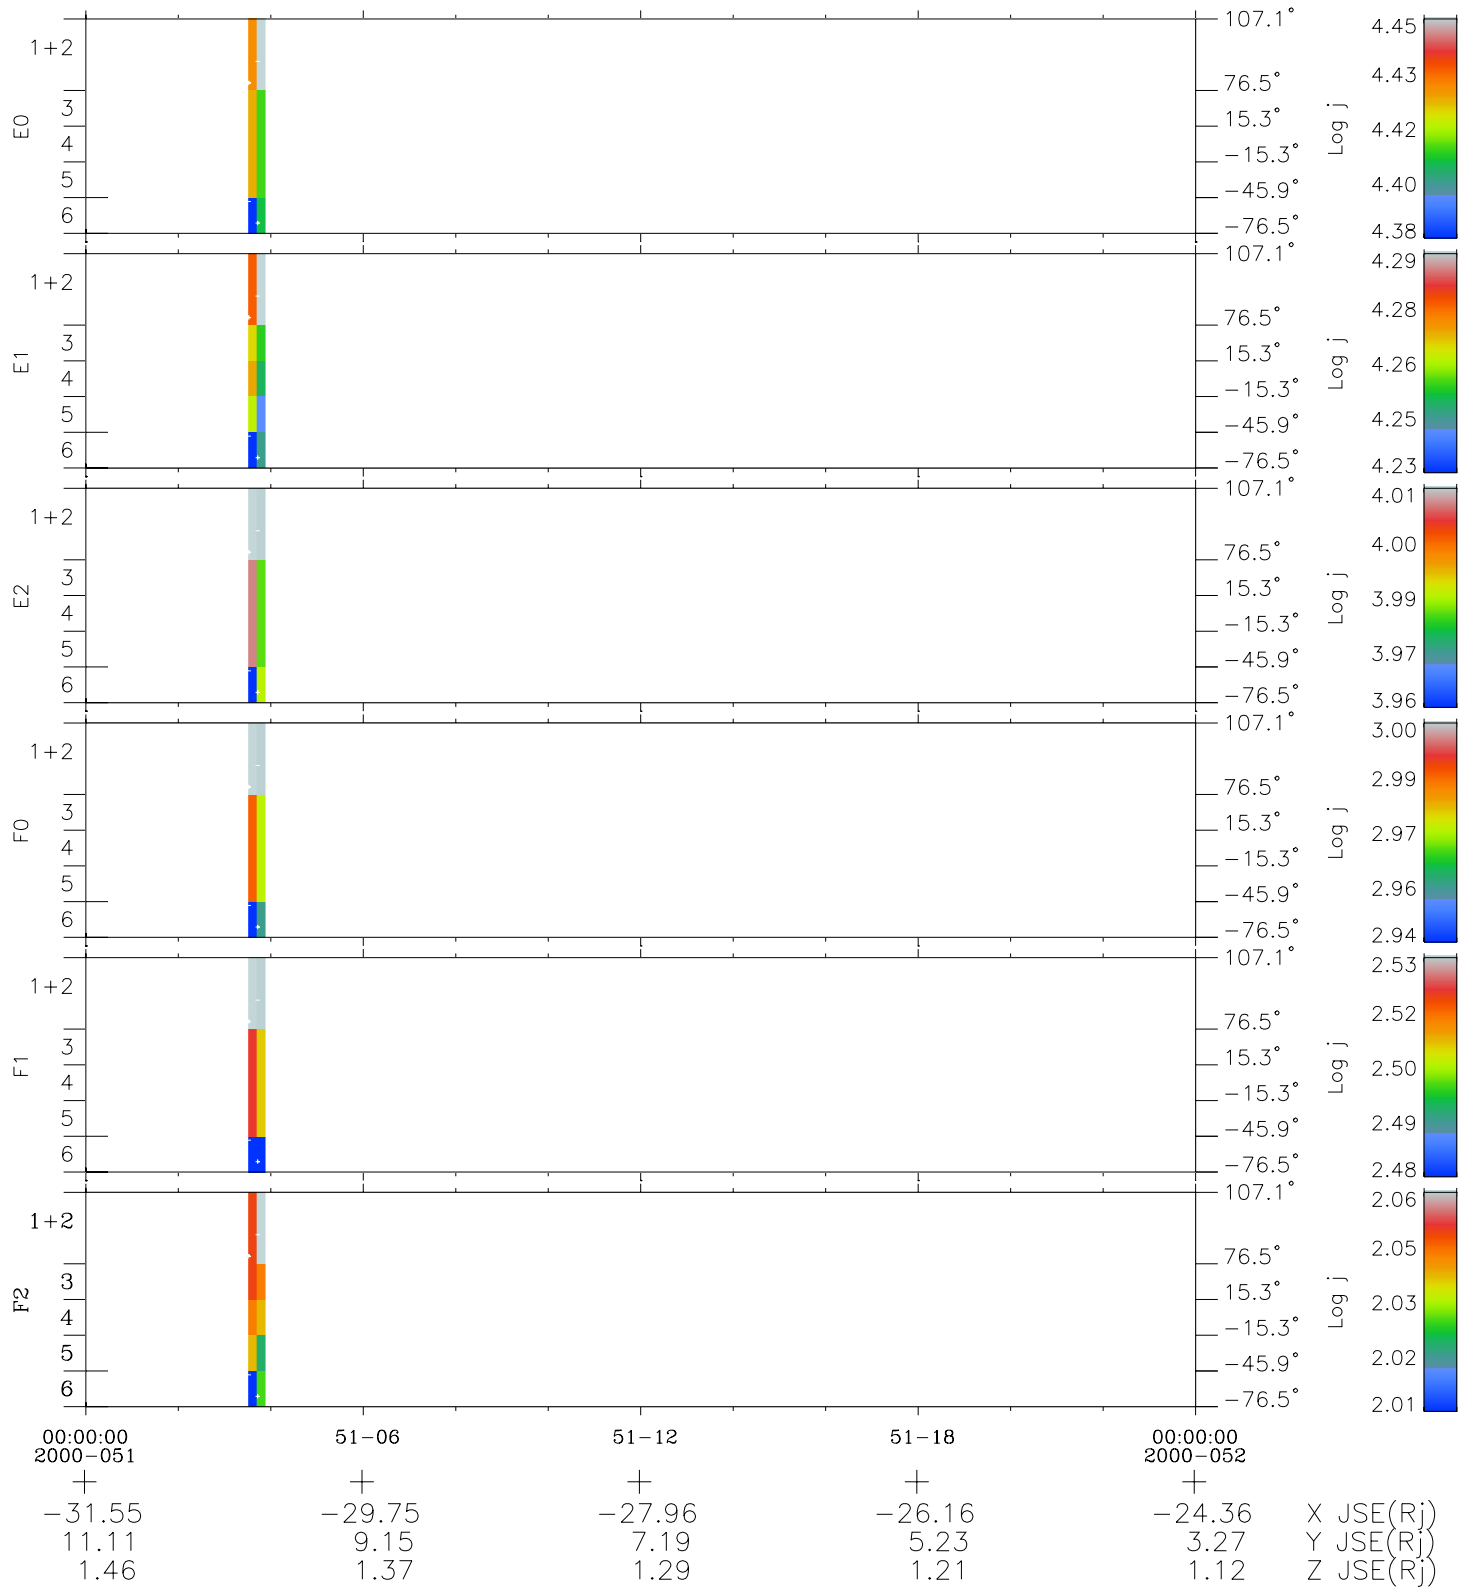

Galileo EPD Real Elevation Anisotropies 00051

Software Version: RTELEV_FLUX V 1.20
 Data Production: 10-03-01
 Plot Production: Mon Sep 17 08:47:24 2001
 Color File: wondr3
 Geofactor File: 1.1

- ◇ = Jupiter look direction
- = Corotation look direction