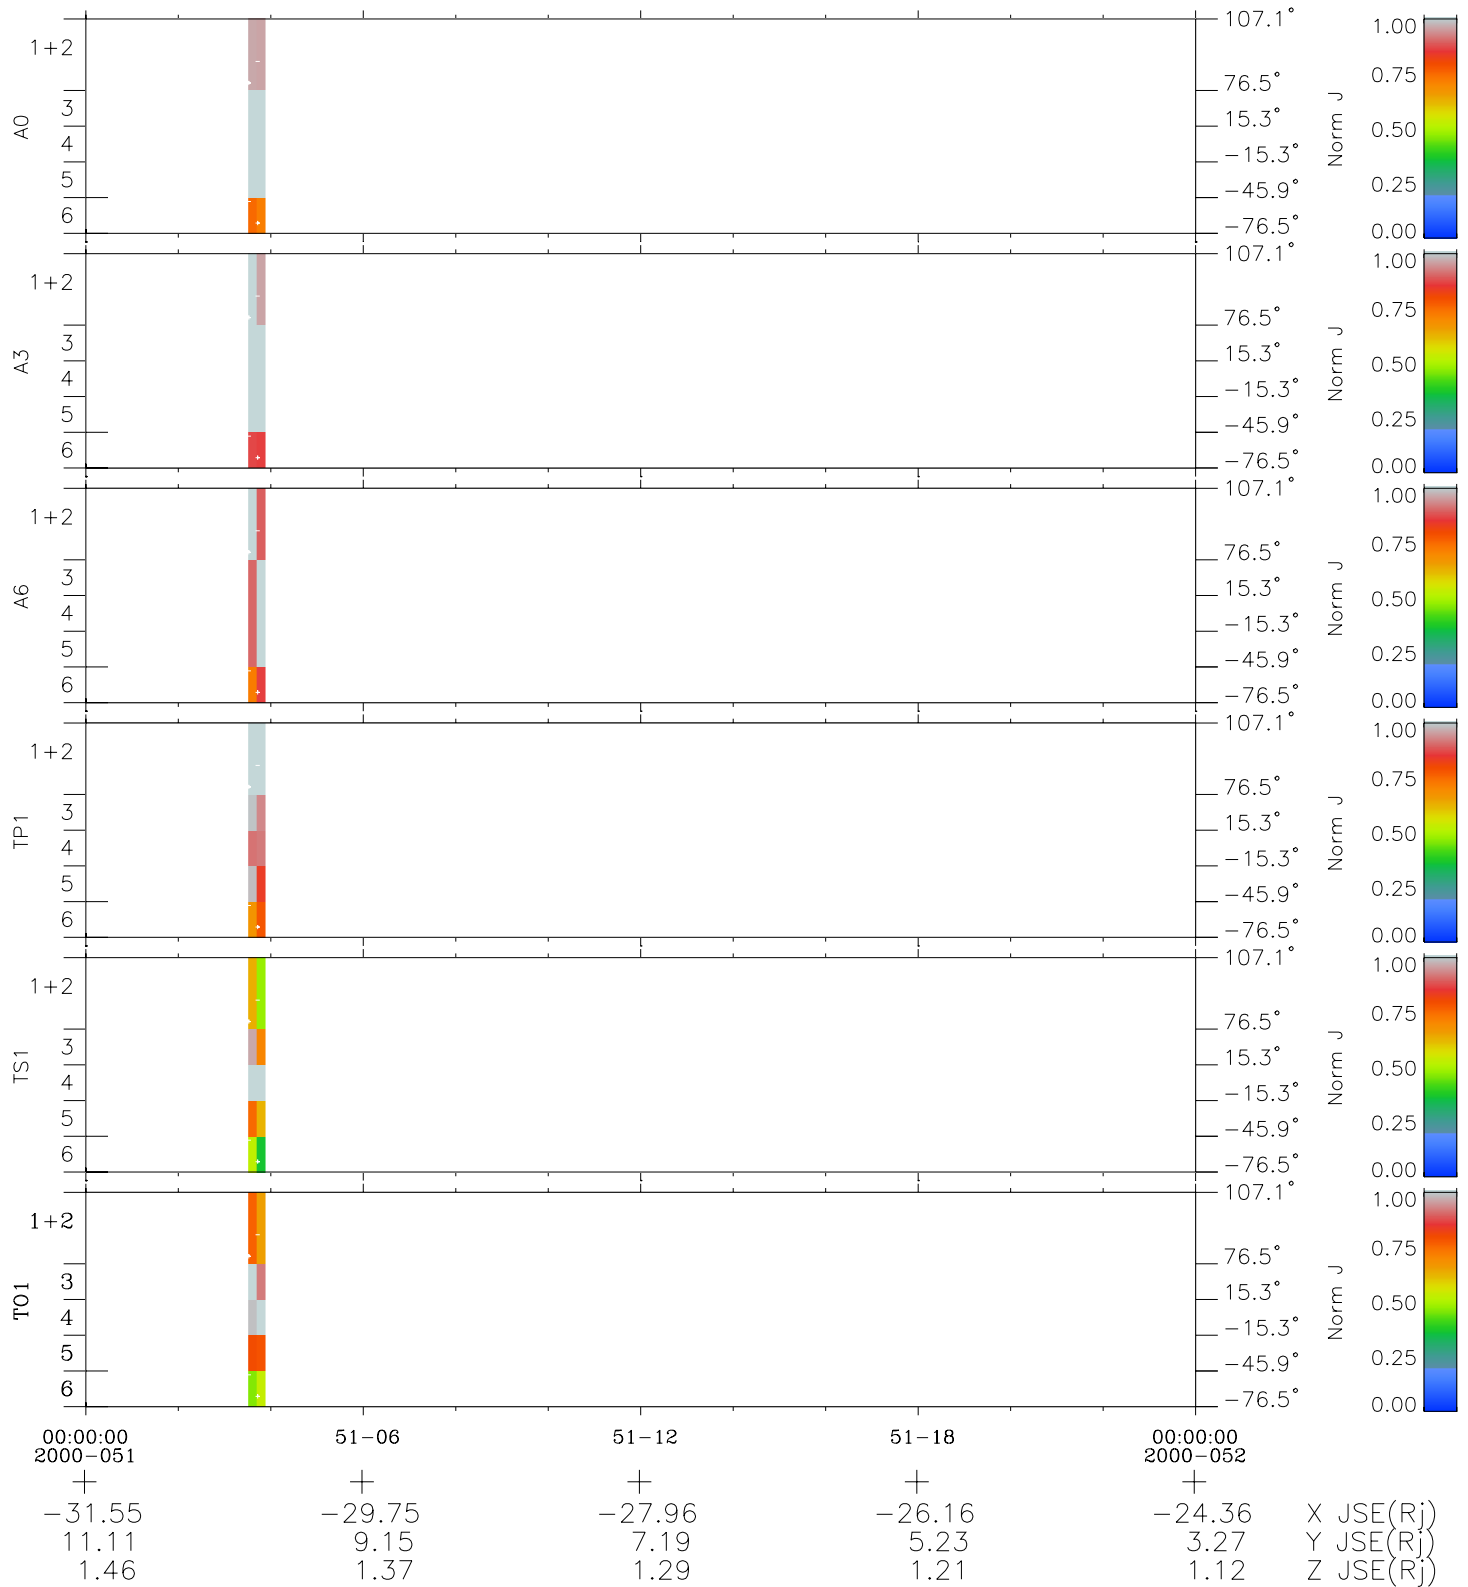

Galileo EPD Real Elevation Anisotropies 00051

Software Version: RTELEV_NORM V 1.20
Data Production: 10-03-01
Plot Production: Mon Sep 17 08:47:26 2001
Color File: wondr3
Geofactor File: 1.1

- ◇ = Jupiter look direction
- = Corotation look direction