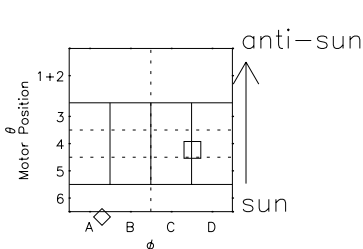

Galileo EPD Real Elevation Anisotropies 00051

Software Version: RTELEV_NORM V 1.20
Data Production: 10-03-01
Plot Production: Mon Sep 17 08:47:26 2001
Color File: wondr3
Geofactor File: 1.1

- ◇ = Jupiter look direction
- = Corotation look direction