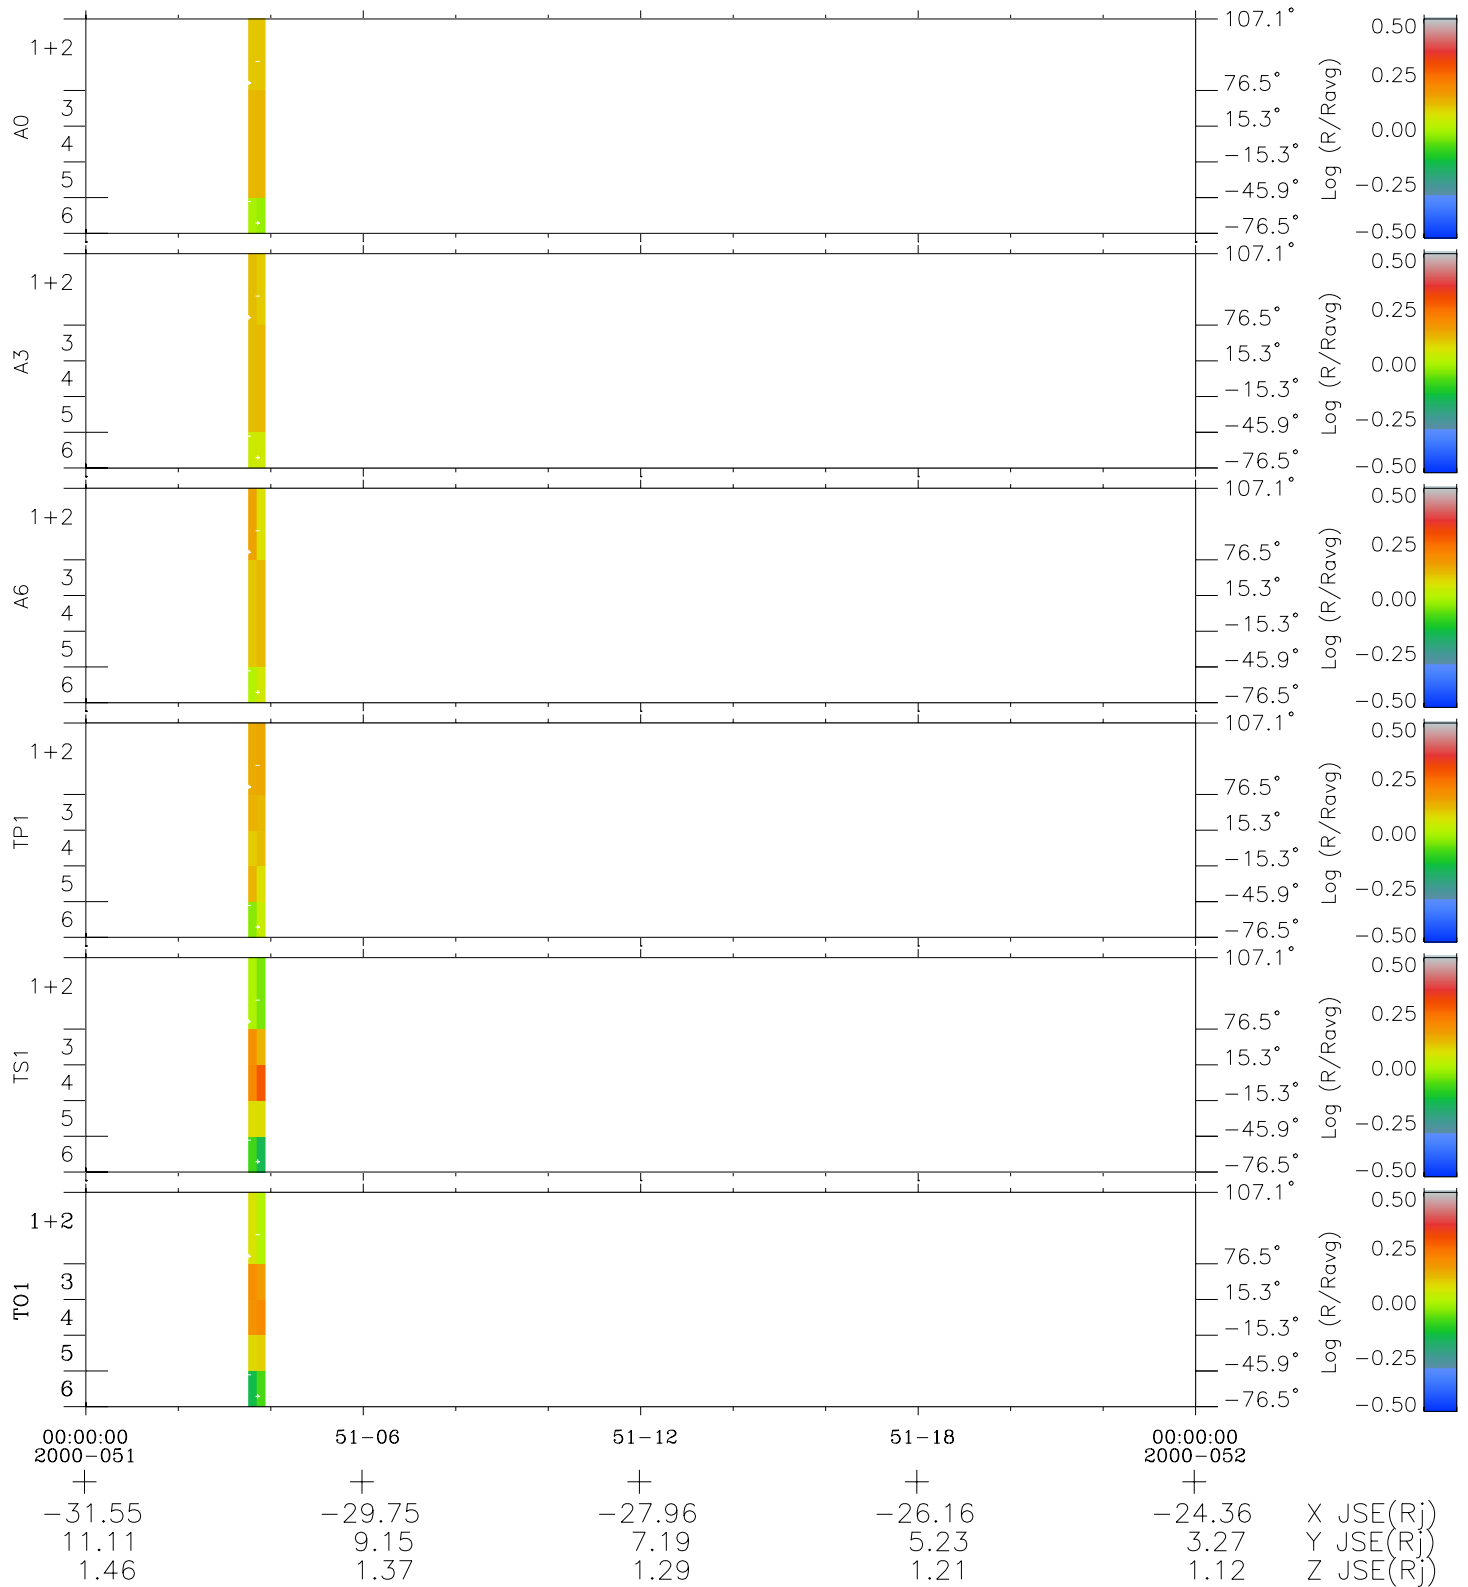

Galileo EPD Real Elevation Anisotropies 00051

Software Version: RTELEV_MEAN V 1.20
 Data Production: 10-03-01
 Plot Production: Mon Sep 17 08:47:19 2001
 Color File: wondr3
 Geofactor File: 1.1

- ◇ = Jupiter look direction
- = Corotation look direction