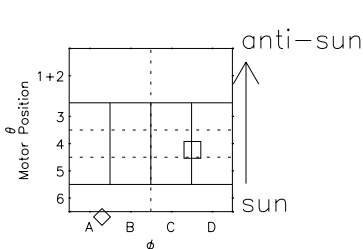

Galileo EPD Real Elevation Anisotropies 00051

Software Version: RTELEV_FLUX V 1.20
 Data Production: 10-03-01
 Plot Production: Mon Sep 17 08:47:22 2001
 Color File: wondr3
 Geofactor File: 1.1

- ◇ = Jupiter look direction
- = Corotation look direction