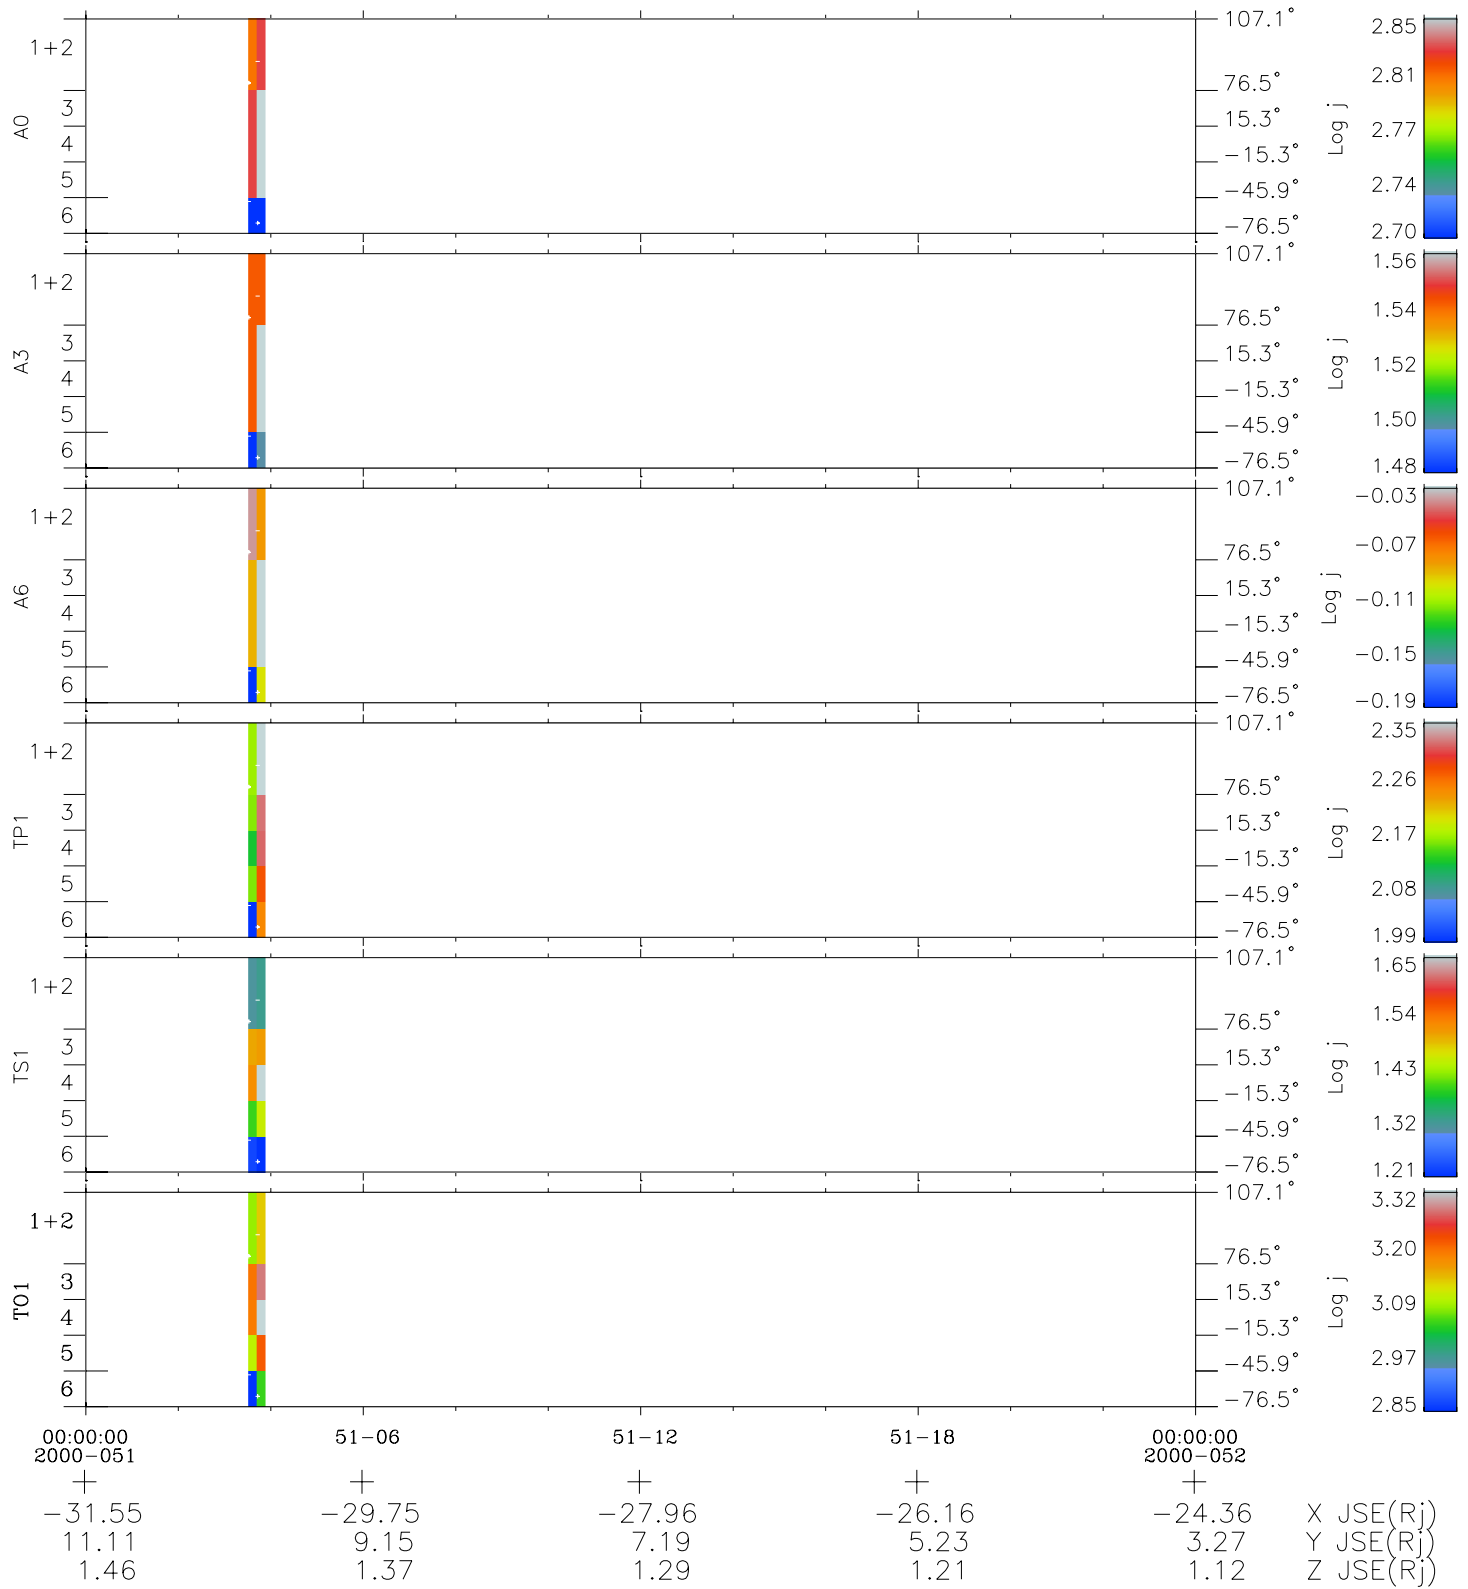

Galileo EPD Real Elevation Anisotropies 00051

Software Version: RTELEV_FLUX V 1.20
 Data Production: 10-03-01
 Plot Production: Mon Sep 17 08:47:22 2001
 Color File: wondr3
 Geofactor File: 1.1

- ◇ = Jupiter look direction
- = Corotation look direction