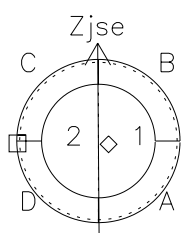

Galileo EPD Real Time Azimuth Anisotropies 00051

Software Version: RTAZIM_MEAN V 1.20
 Data Production: 10-03-01
 Plot Production: Mon Sep 17 08:47:32 2001
 Color File: wondr3
 Geofactor File: 1.1

00:00:00 2000-051	51-06	51-12	51-18	00:00:00 2000-052	
+	+	+	+	+	
-31.55	-29.75	-27.96	-26.16	-24.36	X JSE(R _j)
11.11	9.15	7.19	5.23	3.27	Y JSE(R _j)
1.46	1.37	1.29	1.21	1.12	Z JSE(R _j)

◇ = Jupiter look direction
 □ = Corotation look direction