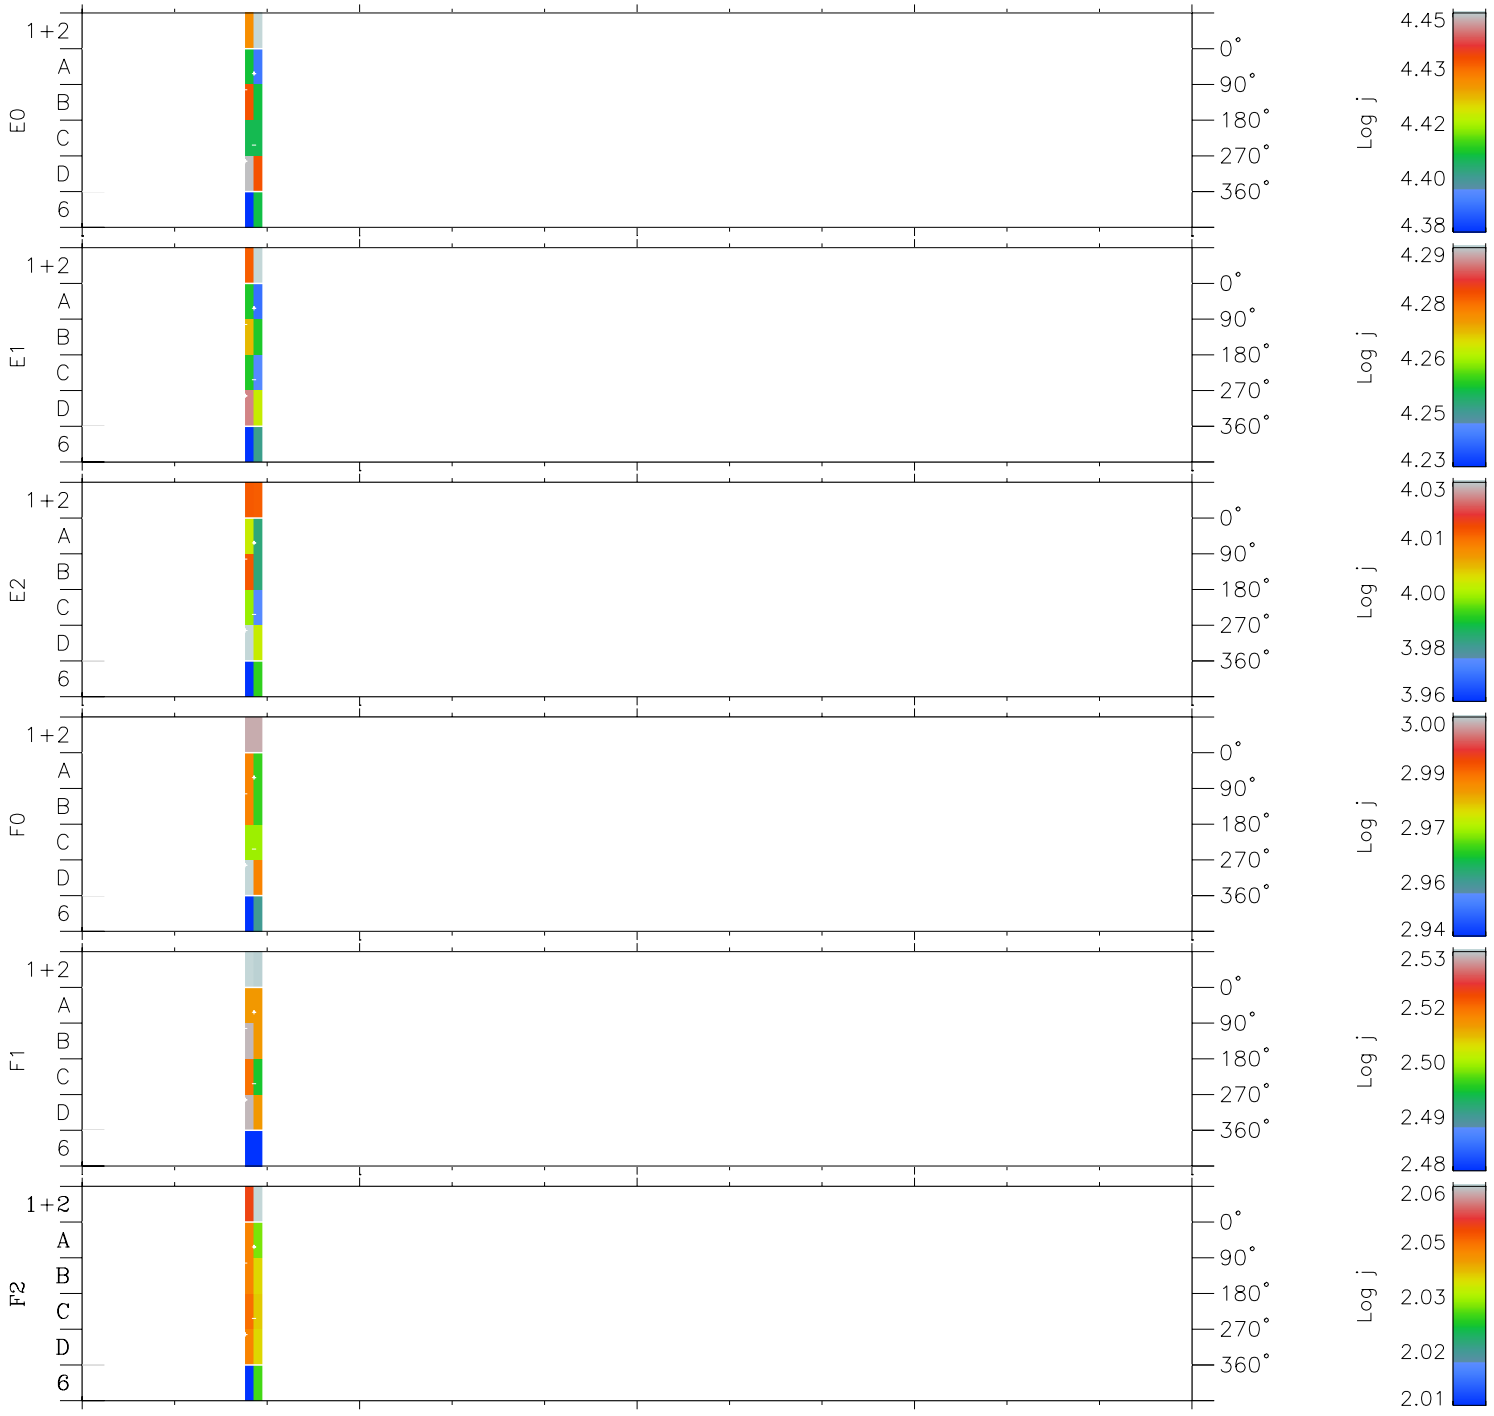

# Galileo EPD Real Time Azimuth Anisotropies 00051

Software Version: RTAZIM\_FLUX V 1.20  
 Data Production: 10-03-01  
 Plot Production: Mon Sep 17 08:47:36 2001  
 Color File: wondr3  
 Geofactor File: 1.1

00:00:00 2000-051	51-06	51-12	51-18	00:00:00 2000-052	
+	+	+	+	+	
-31.55	-29.75	-27.96	-26.16	-24.36	X JSE(R <sub>j</sub> )
11.11	9.15	7.19	5.23	3.27	Y JSE(R <sub>j</sub> )
1.46	1.37	1.29	1.21	1.12	Z JSE(R <sub>j</sub> )

◇ = Jupiter look direction  
 □ = Corotation look direction