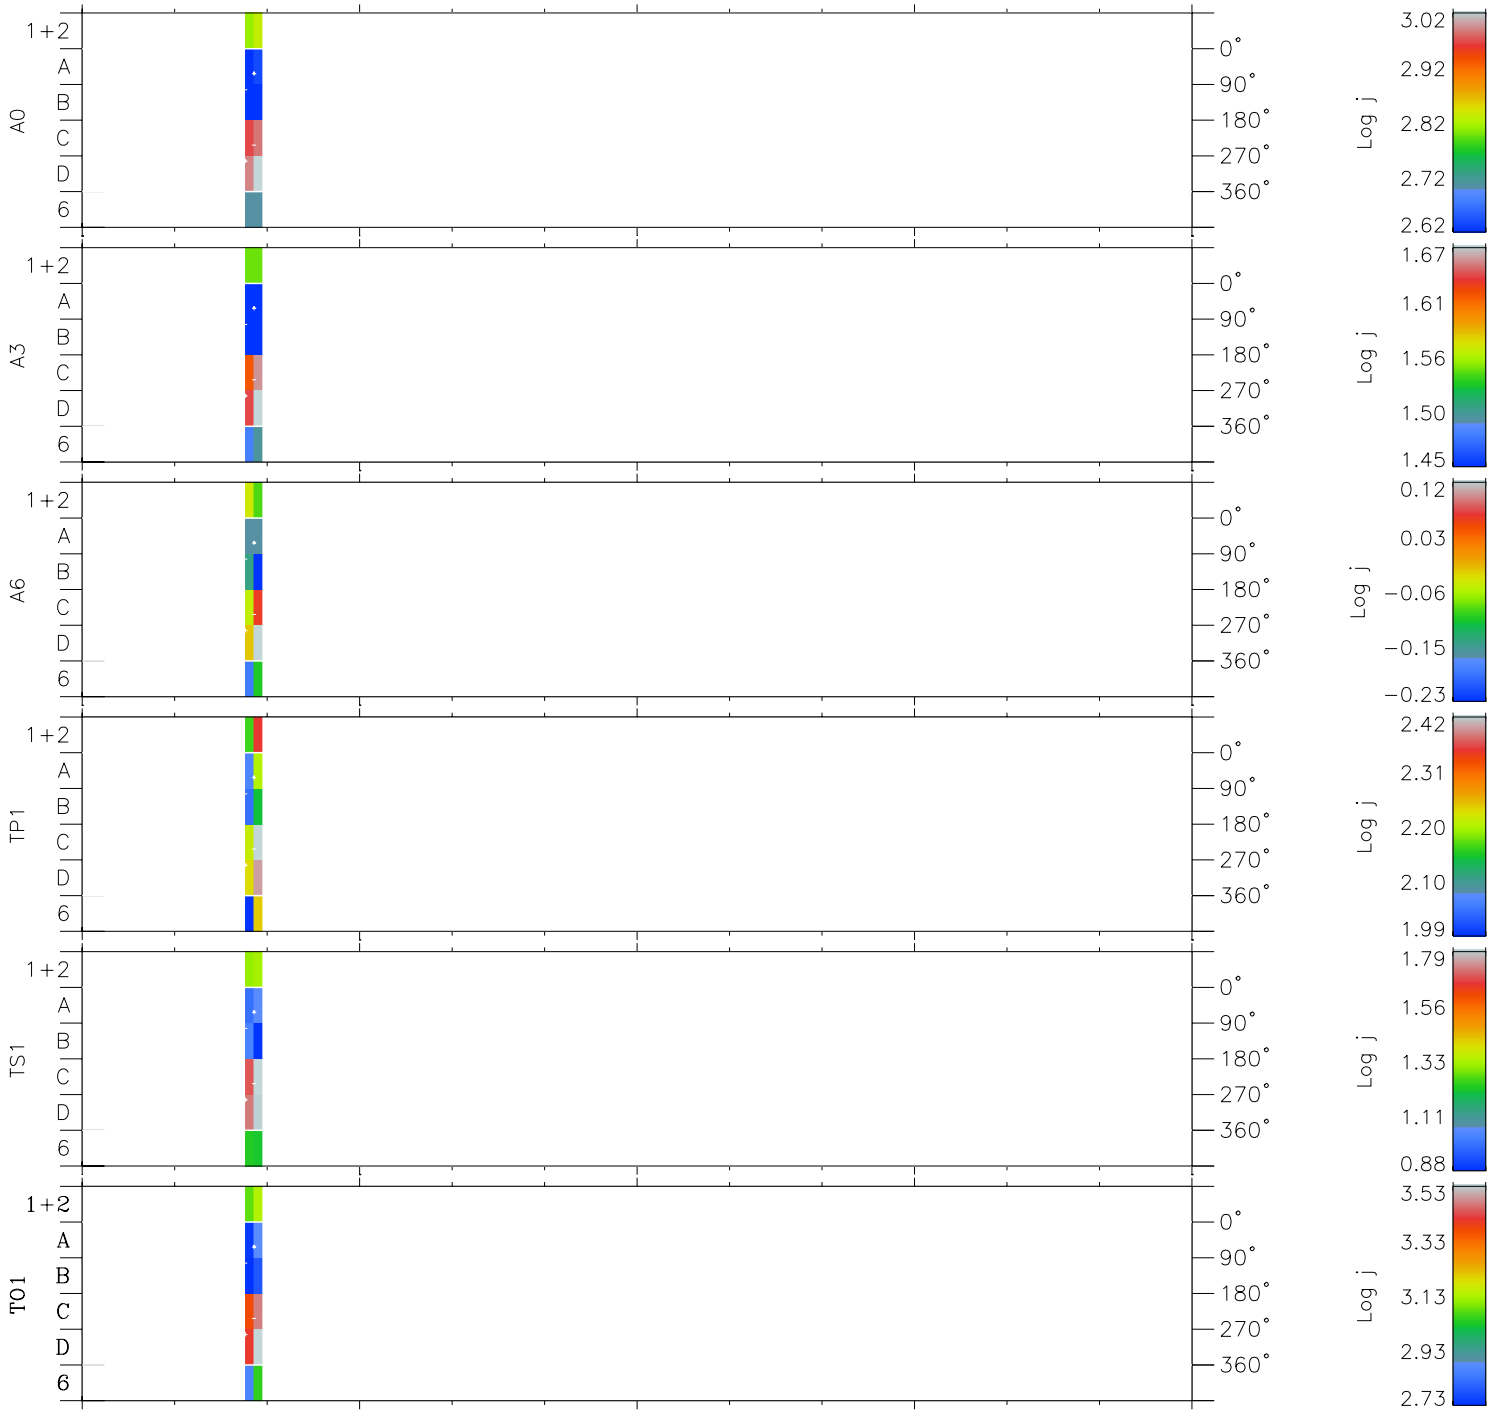

# Galileo EPD Real Time Azimuth Anisotropies 00051

Software Version: RTAZIM\_FLUX V 1.20  
Data Production: 10-03-01  
Plot Production: Mon Sep 17 08:47:34 2001  
Color File: wondr3  
Geofactor File: 1.1

00:00:00 2000-051	51-06	51-12	51-18	00:00:00 2000-052	
+	+	+	+	+	
-31.55	-29.75	-27.96	-26.16	-24.36	X JSE(R <sub>j</sub> )
11.11	9.15	7.19	5.23	3.27	Y JSE(R <sub>j</sub> )
1.46	1.37	1.29	1.21	1.12	Z JSE(R <sub>j</sub> )

- ◇ = Jupiter look direction
- = Corotation look direction