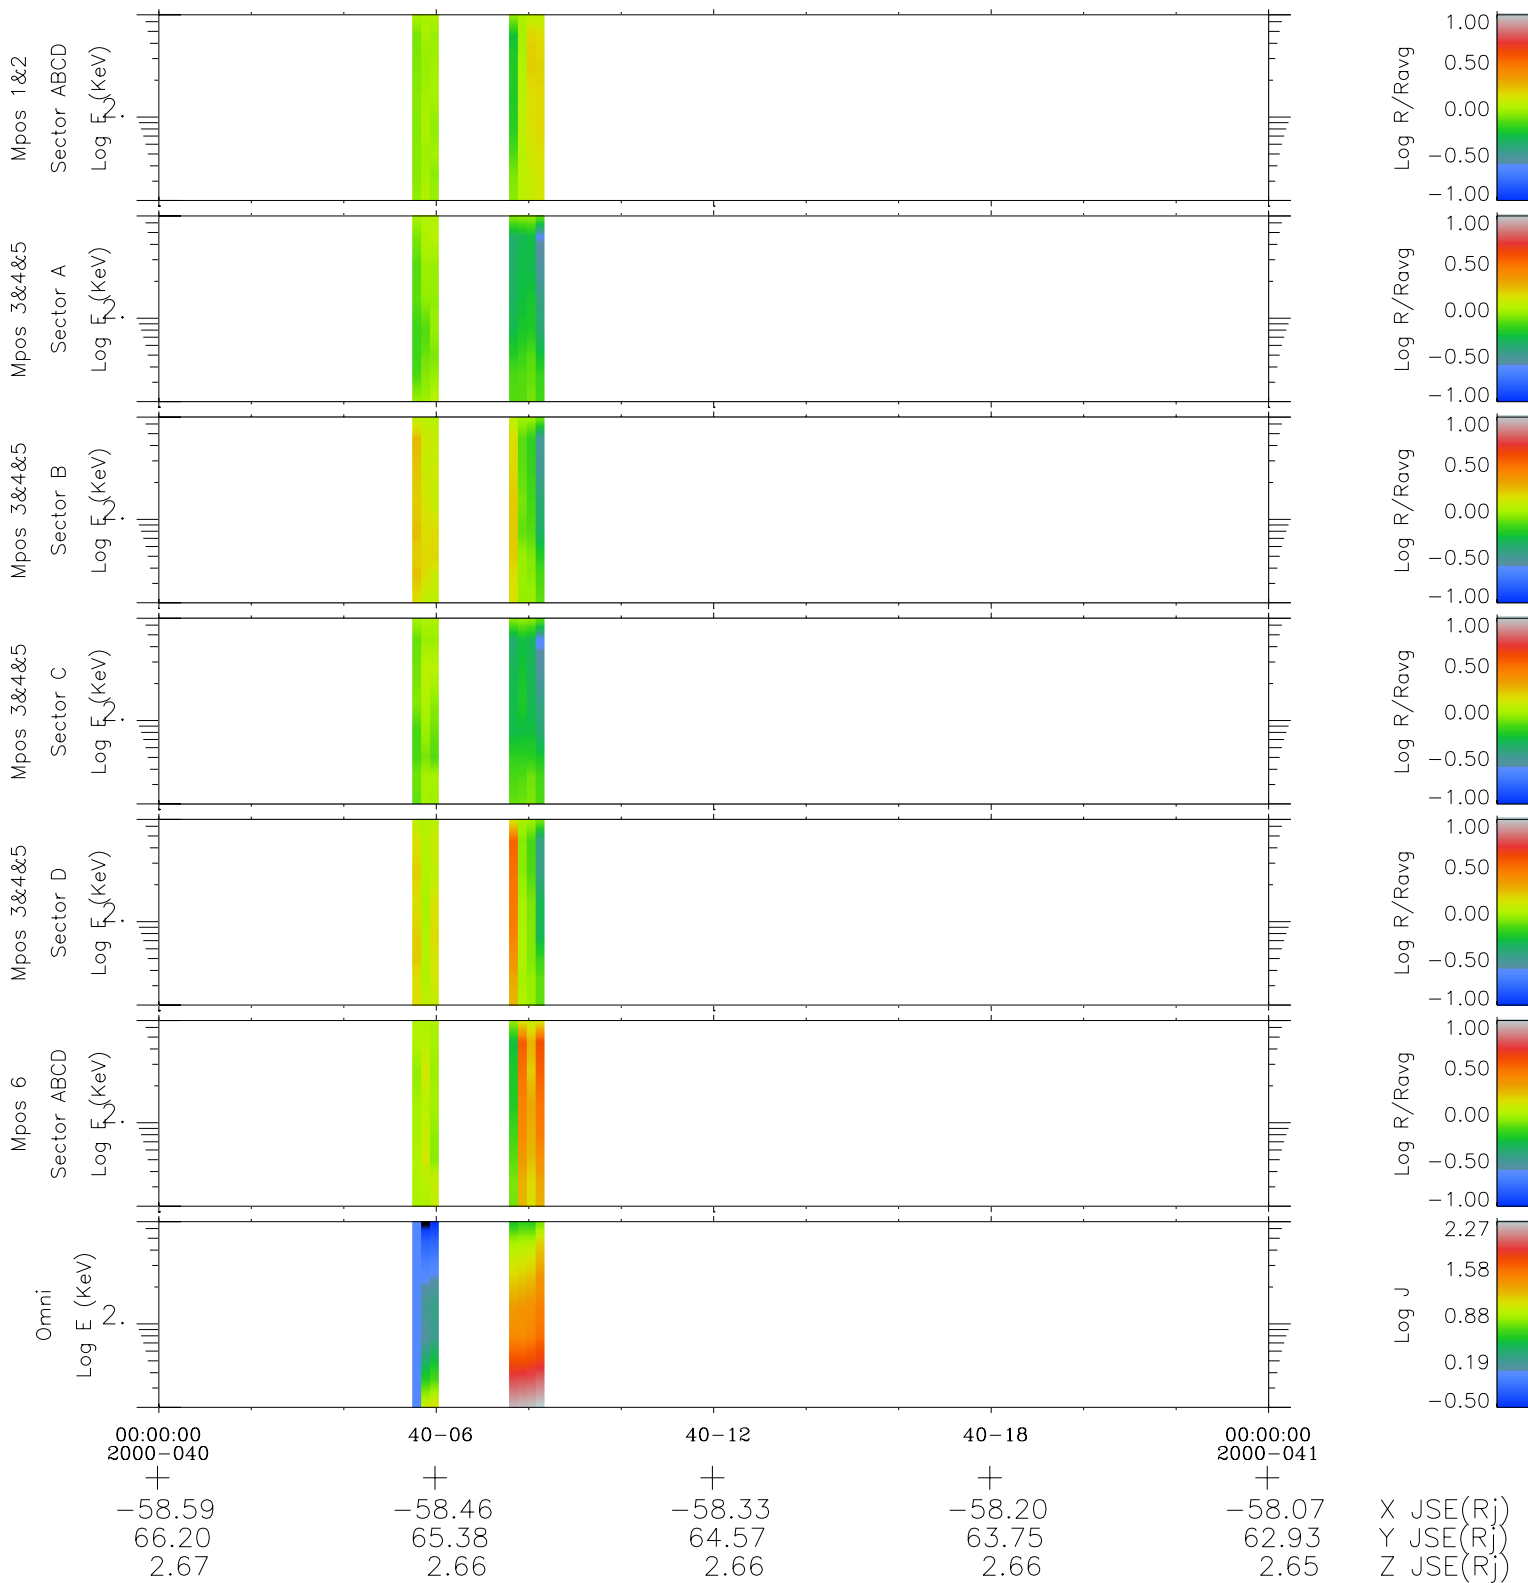

Galileo EPD Real Time R6 Electrons Spectra 00040

Software Version: RTSPEC_R6 V 1.20
 Data Production: 10-03-01
 Plot Production: Mon Sep 17 08:41:05 2001
 Color File: wondr3
 Geofactor File: 1.1

- ◇ = Jupiter look direction
- = Corotation look direction