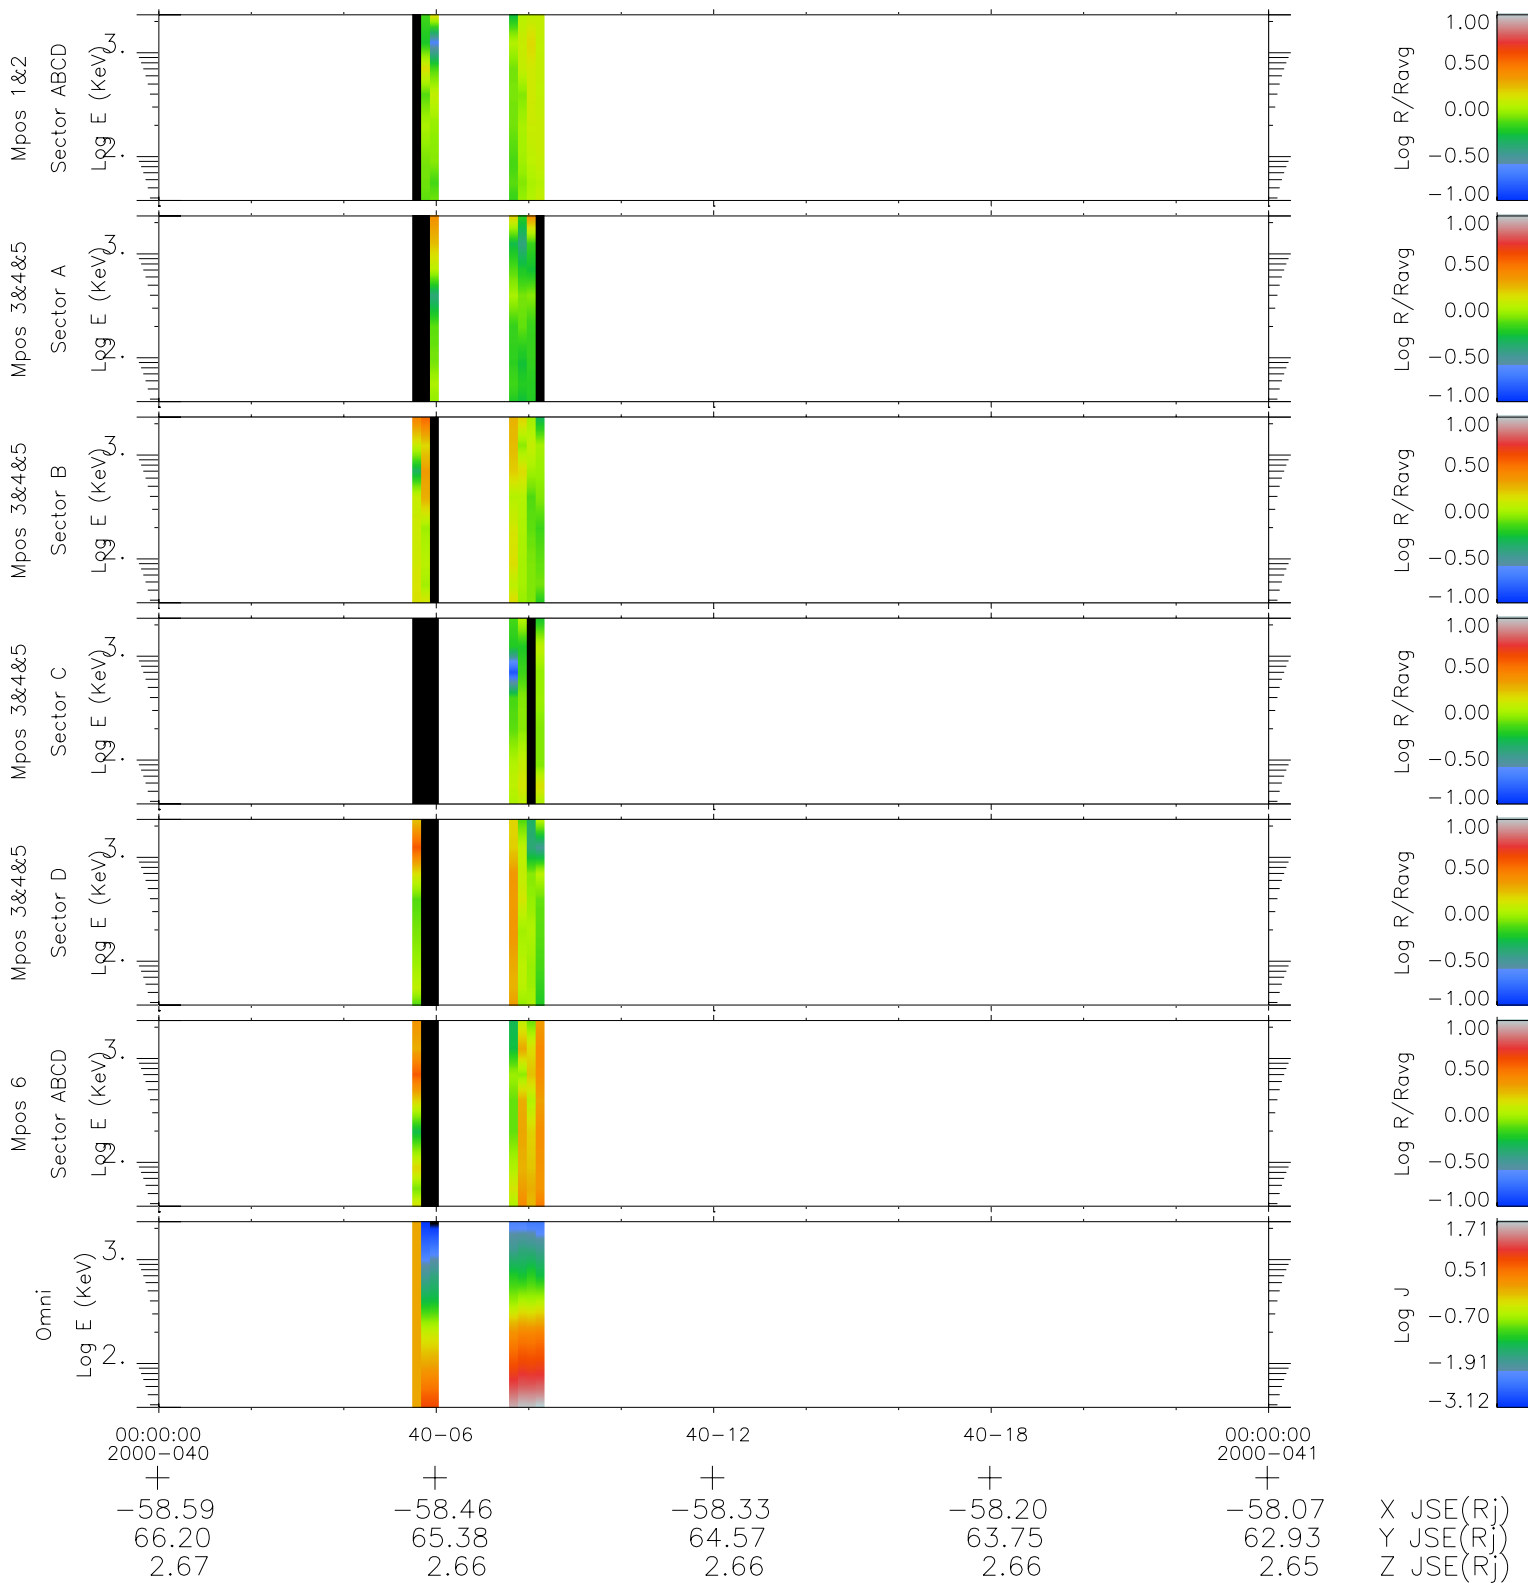

Galileo EPD Real Time R6 Ions Spectra 00040

Software Version: RTSPEC_R6 V 1.20
 Data Production: 10-03-01
 Plot Production: Mon Sep 17 08:41:01 2001
 Color File: wondr3
 Geofactor File: 1.1

- ◇ = Jupiter look direction
- = Corotation look direction